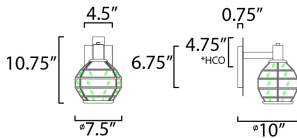

LAMPING

- INPUT VOLTAGE : 120V
- BULB : 1 x 60W Incandescent E26 Medium , 60W Total
- BULB INCLUDED : (Not Included)
- DIMMABLE : Yes
- LIGHTING_DIRECTION : Down