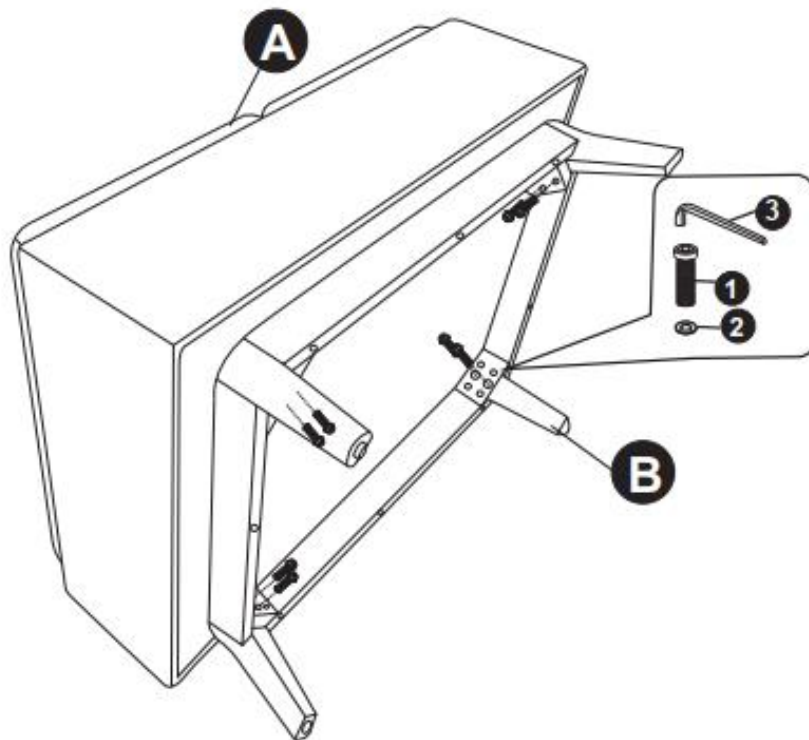

ALLEN KEY BOLT
M6 x 15 mm
QTY 8

2

WASHER
Ø 18 mm
QTY 8

3

ALLEN KEY
5 mm
QTY 1

STEP 1

1. Place the Ottoman (A) upside down on a smooth, flat surface.
2. Attach the Feet (B) and Allen Key Bolts (1) and Washers (2).
3. Use Allen Key (3) to tighten.