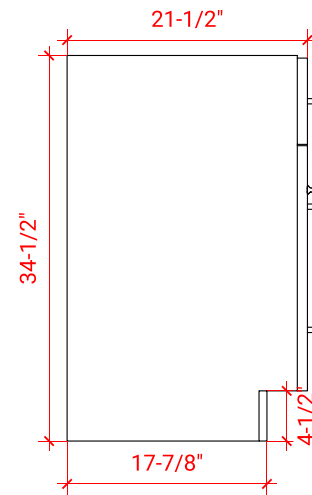

HAMLET 66" DOUBLE SINK BASE CABINET

ARIEL

F066D

BASE CABINET DIMENSIONS

66" W x 21.5" D x 34.5" H

FEATURES

- Solid wood frame & plywood panels
- Dovetail drawers and joints
- Soft closing doors & drawers

HARDWARE FINISHES

Brushed Nickel   Satin Brass   Matte Black   Polished Chrome

AVAILABLE COLORS

White   Grey   Midnight Blue   Black

FRONT VIEW

SIDE VIEW

PLAN VIEW