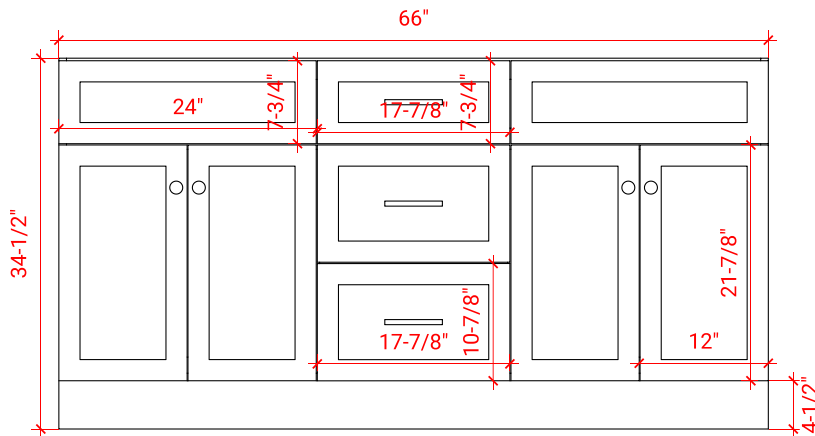

HAMLET 66" DOUBLE SINK BASE CABINET

ARIEL

F066D

BASE CABINET DIMENSIONS

66" W x 21.5" D x 34.5" H

FEATURES

- Solid wood frame & plywood panels
- Dovetail drawers and joints
- Soft closing doors & drawers

HARDWARE FINISHES

Brushed Nickel   Satin Brass   Matte Black   Polished Chrome

AVAILABLE COLORS

White   Grey   Midnight Blue   Black

FRONT VIEW

SIDE VIEW

PLAN VIEW