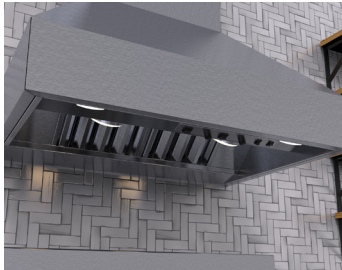

## PRO-V Wall Chimney

Sizes Available	30   36   42   48   54   60
Ductless Option	No
Vent size	-
Airflow (CFM)	1700 Max
Lighting	2 LED lights, 2 Heat Lamps
Noise (Sones)	7.0 Max
Voltage	110v
Blower	In-line or Local Blower
Speeds	Variable
Controls	Knobs & Switches

The Pro-V Chimney models extend the selection of our Pro-V series hoods. These wall mount and barbecue range hoods feature full variable speed fan controls, heat lamp sockets, baffle filters, and energy efficient LED lights. Available with powerful local and in-line blowers, the Pro-V Chimney models are crafted to go head to head with our top competitors in side by side comparison for value, application, performance and noise levels. The Pro-V WC offers power and versatility at a great price.