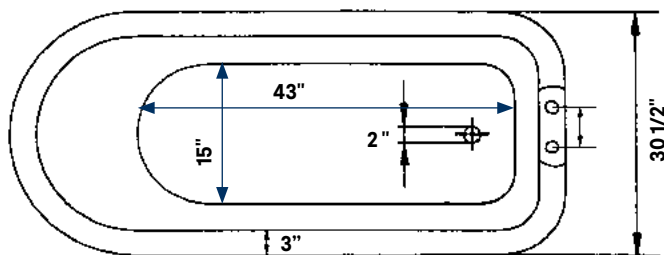

Traditional Cast Iron Bath

#2107 | 68" L x 30" W x 24" H
310 lbs, 59.5 Gallons

Cheviot Products' cast iron bathtubs are hand-made in Europe with the finest materials. Fired with a thick coating of AA grade titanium-based enamel for unparalleled hardness and non-porosity, the extremely durable surface is easy to clean and resistant to stains, bacteria and other microbes. Cast iron also keeps your bath warm for the longest possible time.

Rim Configuration

Flat Area for Faucet Holes.
Please specify c.c. measurement

Colours

White Interior & Exterior
White Interior & Custom
Colour Exterior

Feet

Available in Brass, Chrome,
Brushed Nickel, Polished Nickel,
Antique Bronze and White

Note

Rough-in dimensions may vary +/-
1/2" and are subject to change.
No responsibility is assumed by
Cheviot Products Inc.
One Year Limited
Warranty against
manufacturer's defects.

Related Products