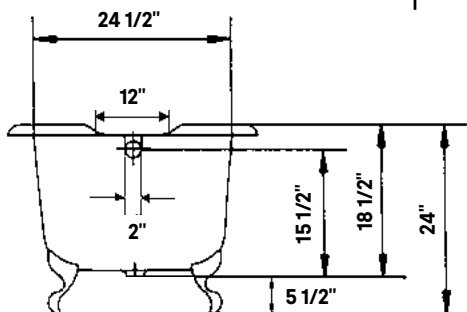

## Traditional Cast Iron Bath

#2107 | 68" L x 30" W x 24" H  
310 lbs, 59.5 Gallons

Cheviot Products' cast iron bathtubs are hand-made in Europe with the finest materials. Fired with a thick coating of AA grade titanium-based enamel for unparalleled hardness and non-porosity, the extremely durable surface is easy to clean and resistant to stains, bacteria and other microbes. Cast iron also keeps your bath warm for the longest possible time.

### Rim Configuration

Flat Area for Faucet Holes.  
Please specify c.c. measurement

### Note

Rough-in dimensions may vary +/-  
1/2" and are subject to change.  
No responsibility is assumed by  
Cheviot Products Inc.  
One Year Limited  
Warranty against  
manufacturer's defects.