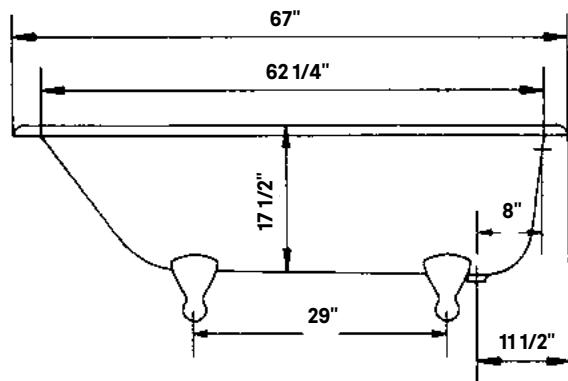

## Traditional Cast Iron Bath

#2107 | 68" L x 30" W x 24" H  
310 lbs, 59.5 Gallons

Cheviot Products' cast iron bathtubs are hand-made in Europe with the finest materials. Fired with a thick coating of AA grade titanium-based enamel for unparalleled hardness and non-porosity, the extremely durable surface is easy to clean and resistant to stains, bacteria and other microbes. Cast iron also keeps your bath warm for the longest possible time.

### Rim Configuration

Flat Area for Faucet Holes.  
Please specify c.c. measurement

### Note

Rough-in dimensions may vary +/-  
1/2" and are subject to change.  
No responsibility is assumed by  
Cheviot Products Inc.  
One Year Limited  
Warranty against  
manufacturer's defects.