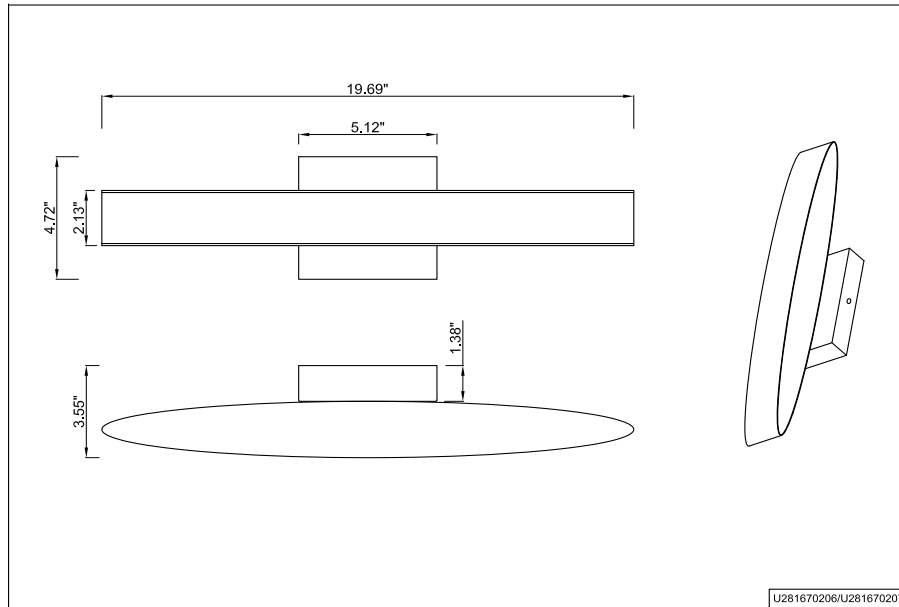

Super sleek and stylish, the Arnsberg H2O bath bar offers lots of style in a minimal package. Chrome finish. Uses LED light sources with 3000K color temperature. SMD LED means superior lighting performance and efficiency. Arnsberg offers meticulous German engineering to beautify your home.