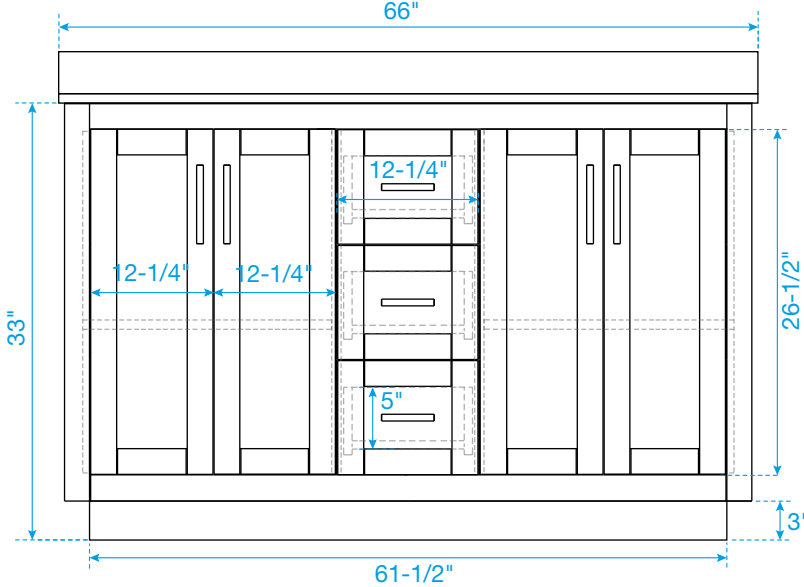

WYNDHAM COLLECTION

TOP VIEW OF VANITY CABINET

*Note: All measurements are $\pm 1/4"$.

WC-2929-66-DBL
Quartz

WYNDHAM COLLECTION

Note: Side splash is reversible. Due to high probability of breakage, the backsplash comes in two pieces, cut from the same piece. All measurements are $\pm 1/4"$.

WC-QC1-66-DBL-TOP