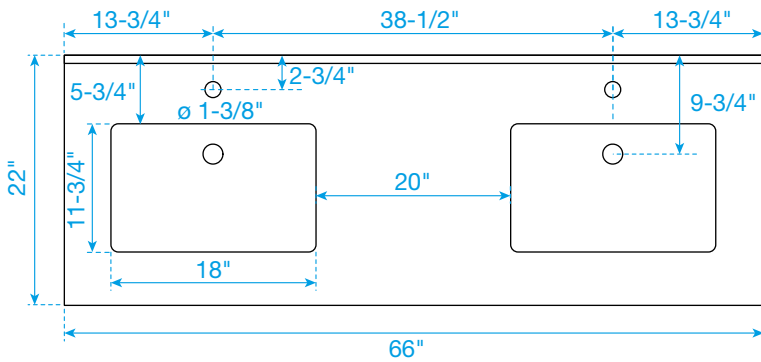

WYNDHAM COLLECTION

TOP VIEW OF VANITY CABINET

*Note: All measurements are $\pm 1/4"$.

WC-2929-66-DBL
Quartz

WYNDHAM COLLECTION

Note: Side splash is reversible. Due to high probability of breakage, the backsplash comes in two pieces, cut from the same piece. All measurements are $\pm 1/4"$.

WC-QC1-66-DBL-TOP