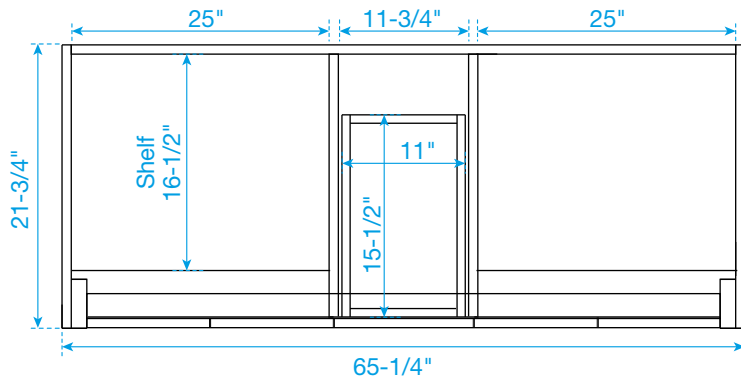

WYNDHAM COLLECTION

TOP VIEW OF VANITY CABINET

*Note: All measurements are $\pm 1/4"$.

WC-2929-66-DBL
Quartz

WYNDHAM COLLECTION

Note: Side splash is reversible. Due to high probability of breakage, the backsplash comes in two pieces, cut from the same piece. All measurements are $\pm 1/4"$.

WC-QC1-66-DBL-TOP