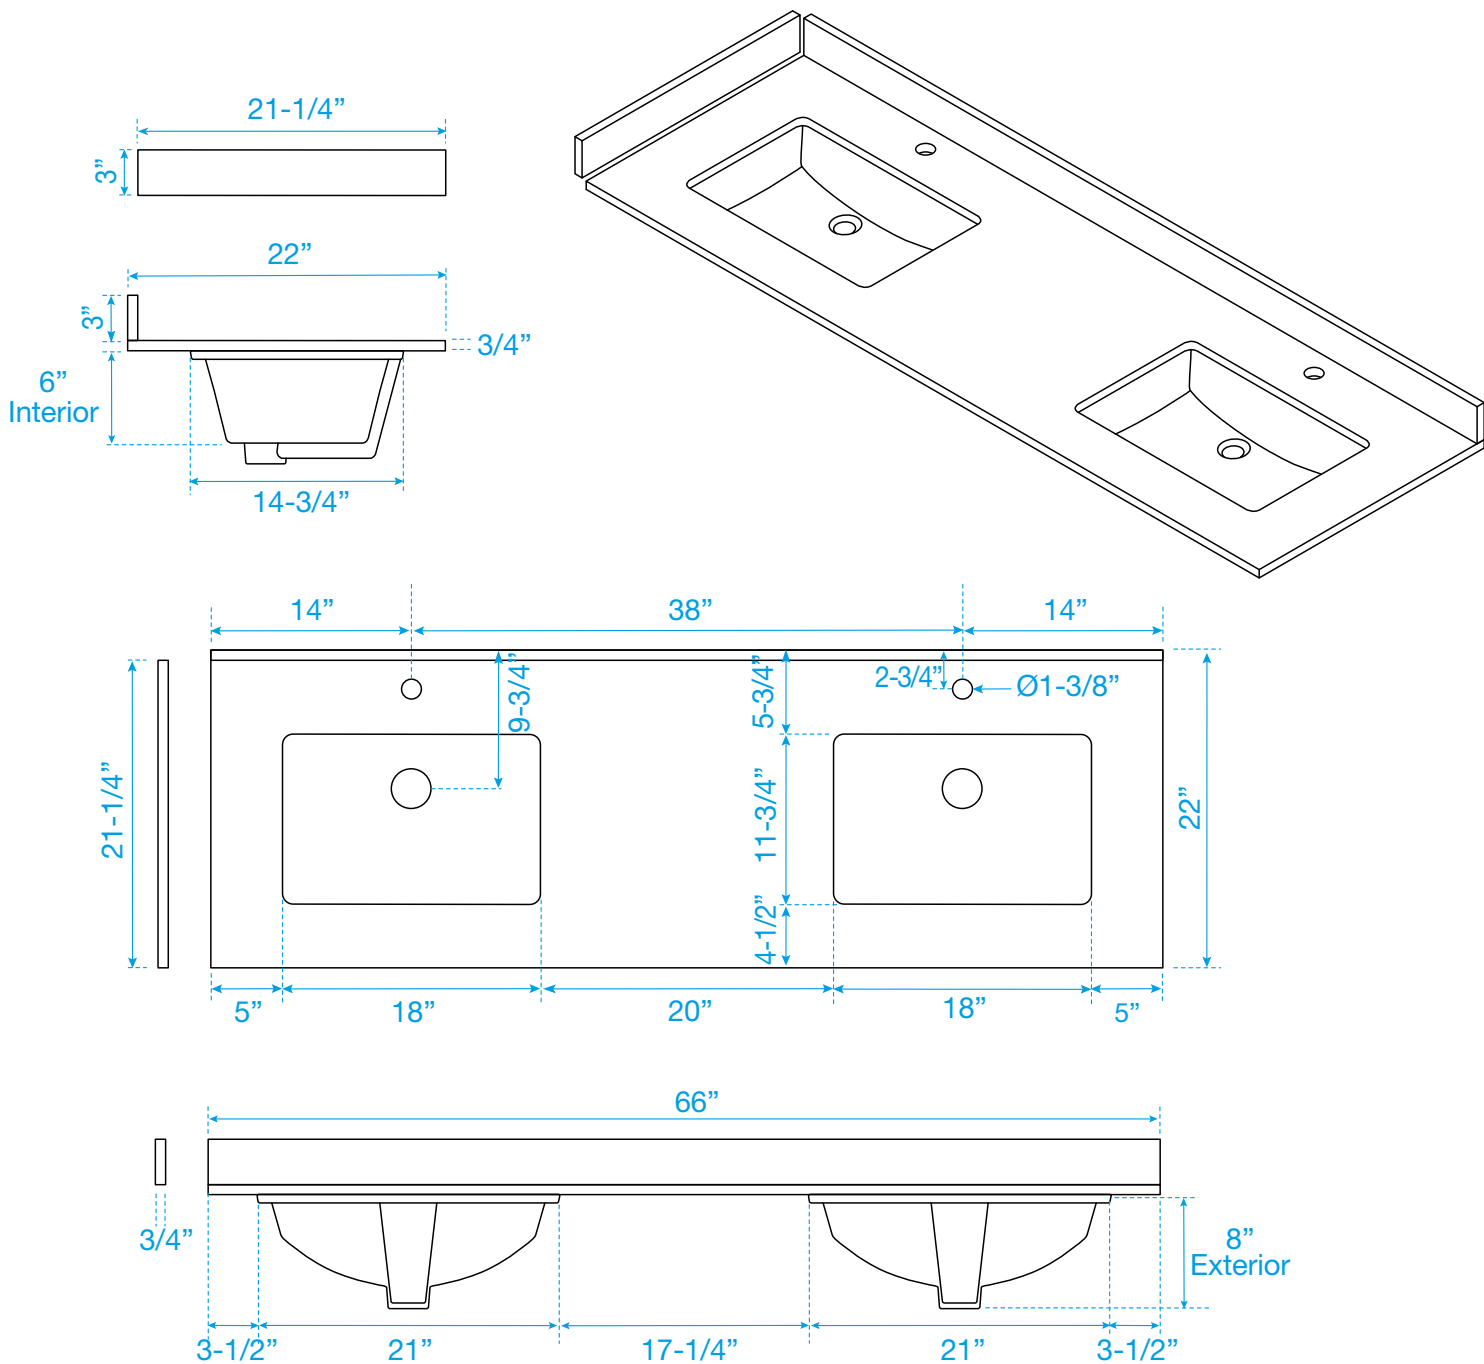

WYNDHAM COLLECTION

TOP VIEW OF VANITY CABINET

*Note: All measurements are $\pm 1/4"$.

WC-2929-66-DBL
Quartz

WYNDHAM COLLECTION

Note: Side splash is reversible. Due to high probability of breakage, the backsplash comes in two pieces, cut from the same piece. All measurements are $\pm 1/4"$.

WC-QC1-66-DBL-TOP