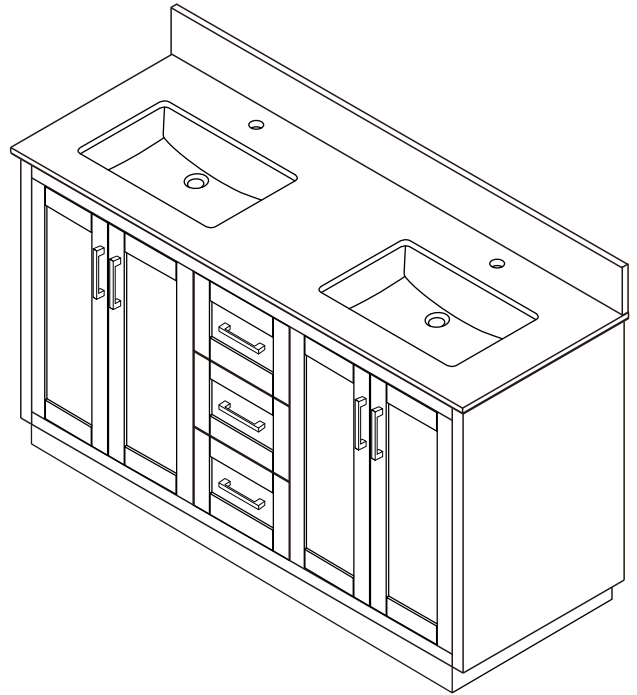

WYNDHAM COLLECTION

TOP VIEW OF VANITY CABINET

*Note: All measurements are $\pm 1/4"$.

WC-2929-66-DBL
Quartz

WYNDHAM COLLECTION

Note: Side splash is reversible. Due to high probability of breakage, the backsplash comes in two pieces, cut from the same piece. All measurements are $\pm 1/4"$.

WC-QC1-66-DBL-TOP