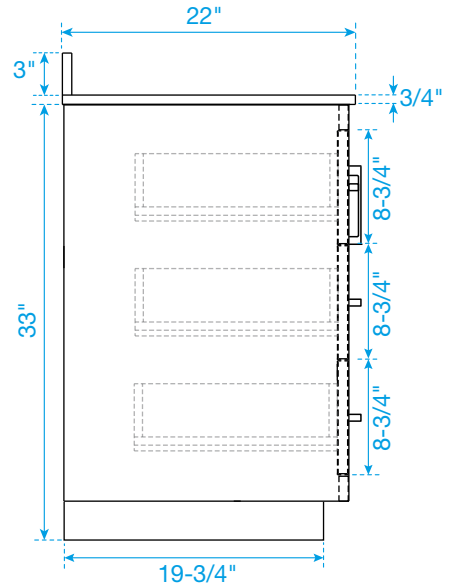

WYNDHAM COLLECTION

TOP VIEW OF VANITY CABINET

*Note: All measurements are $\pm 1/4"$.

WC-2929-66-DBL
Quartz

WYNDHAM COLLECTION

Note: Side splash is reversible. Due to high probability of breakage, the backsplash comes in two pieces, cut from the same piece. All measurements are $\pm 1/4"$.

WC-QC1-66-DBL-TOP