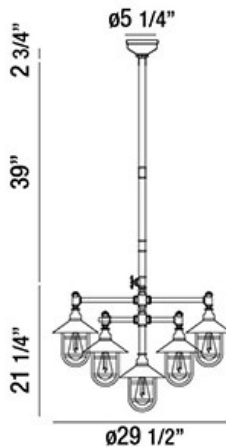

ZINCO, 30" ROUND CHANDELIER

PRODUCT DETAILS

No.	:	30030-015
Product Color	:	AGED SILVER
Product Material	:	METAL
Diameter	:	29.5"
Height	:	21.25"
Overall Height	:	63"
Weight	:	14.3lbs

LIGHT SOURCE DETAILS

Number of Bulbs	:	5
Light Source	:	Incandescent
Light Source Type	:	EDISON
Input Voltage	:	120V
Socket Type	:	E26
Wattage	:	60W
Total Wattage	:	300W
Bulb Included	:	Yes
Dimmable	:	Yes

Options Available

ITEM NO.	FINISH	SHADE
30030-015	AGED SILVER	

TECHNICAL DETAILS

Light Direction	:	Down
Hanging Support Type	:	ROD
Hanging Support Length	:	39"
Rods Included	:	3"+6"+12"+18"
Canopy / Backplate Height	:	2.75"
Canopy / Backplate Dia.	:	5.25"
Adjustable Lamp Head	:	No
Location	:	DRY
Approval	:	