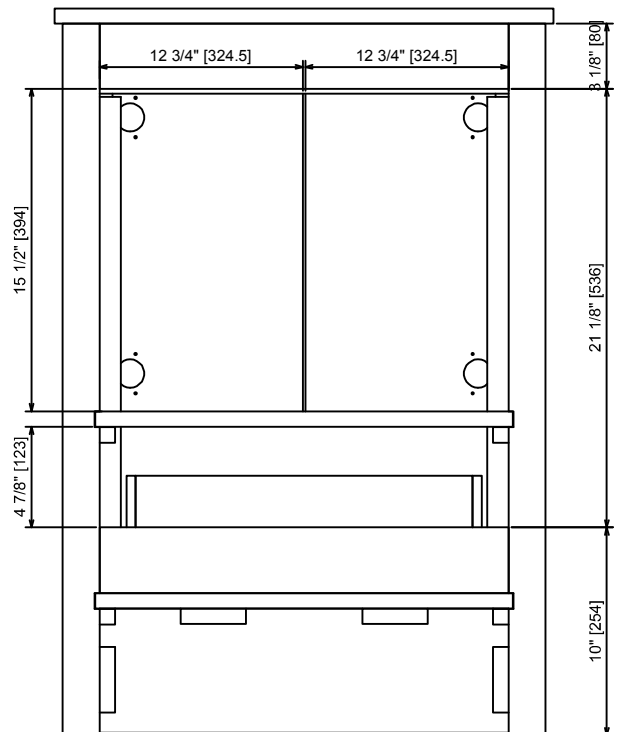

## DIMENSIONS

## PART LIST

PART	DESCRIPTIONS	QUANTITY
A	Countertop	1
B	Basin	1
C	Door Left	1
D	Door Right	1
E	Drawer	1

PART	DESCRIPTIONS	QUANTITY
F	Handle	2
G	Handle	1
H	Hingle	4
I	Drawer glides	1