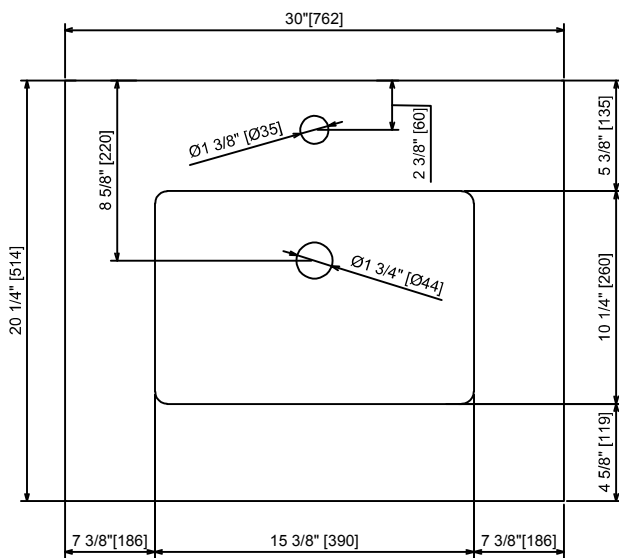

## DIMENSIONS

## PART LIST

PART	DESCRIPTIONS	QUANTITY
A	Countertop	1
B	Basin	1
C	Door Left	1
D	Door Right	1
E	Drawer	1

PART	DESCRIPTIONS	QUANTITY
F	Handle	2
G	Handle	1
H	Hingle	4
I	Drawer glides	1