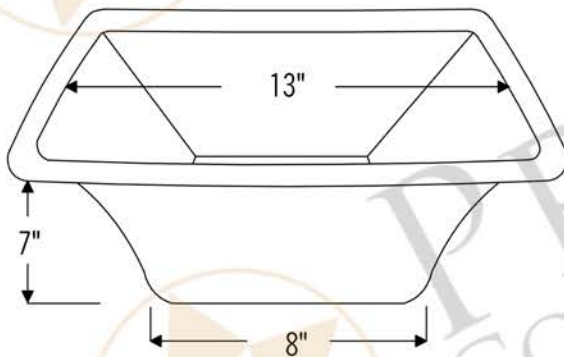

PREMIER
COPPER PRODUCTS

MODEL NUMBER: BS15DB3

- Description: 15" Square Hammered Copper Bar/Prep Sink with 3.5" Drain Opening
- Outer Dimension: 15" x 15" x 7"
- Inner Dimension: 13" x 13" x 7"
- Rim: 1"
- Drain Opening: 3.5"
- Finish: Oil Rubbed Bronze

CODE/STANDARD COMPLIANCE

* IAPMO/cUPC LISTED

* ORB: Oil Rubbed Bronze

THIS PRODUCT IS HAND CRAFTED, SMALL VARIANCES IN COLOR AND SIZE MAY OCCUR.
DO NOT MAKE ANY INSTALLATION CUTS UNTIL YOU RECEIVE YOUR ITEM(S).