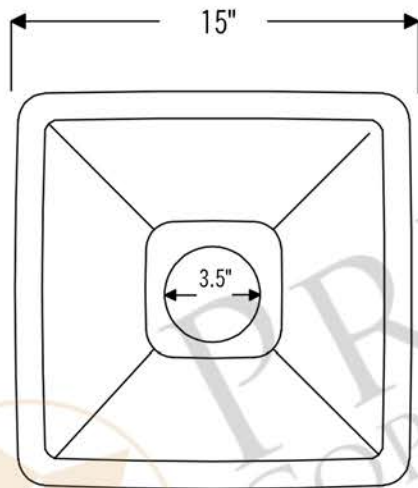

PREMIER
COPPER PRODUCTS

MODEL NUMBER: BS15DB3

- Description: 15" Square Hammered Copper Bar/Prep Sink with 3.5" Drain Opening
- Outer Dimension: 15" x 15" x 7"
- Inner Dimension: 13" x 13" x 7"
- Rim: 1"
- Drain Opening: 3.5"
- Finish: Oil Rubbed Bronze

CODE/STANDARD COMPLIANCE

* IAPMO/cUPC LISTED

* ORB: Oil Rubbed Bronze

THIS PRODUCT IS HAND CRAFTED, SMALL VARIANCES IN COLOR AND SIZE MAY OCCUR.
DO NOT MAKE ANY INSTALLATION CUTS UNTIL YOU RECEIVE YOUR ITEM(S).