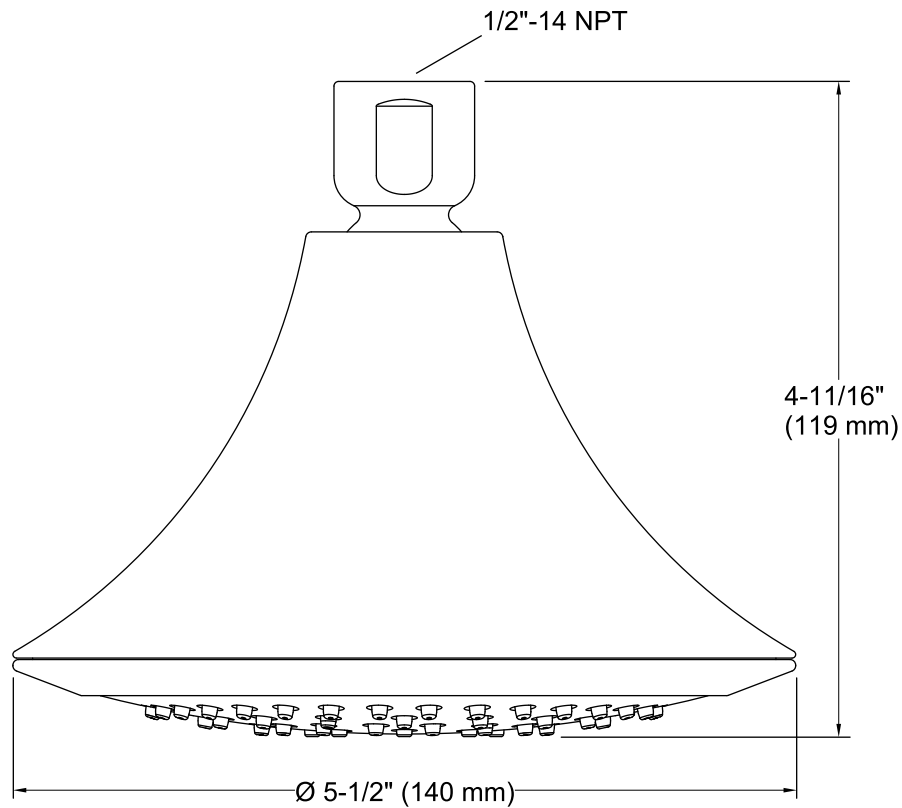

Material

- Single function showerhead with 66 nozzle 5-1/2" (140 mm) diameter spray face.
- Katalyst® air-induction technology maximizes the air/water mix for a powerful, even flow.
- KOHLER finishes resist corrosion and tarnishing.
- Optimized sprayface for maximum performance.
- MasterClean™ sprayface nozzles are easy to clean.
- Coordinates with Forté® faucets and accessories.
- Wall-mount
- 2.5 gpm (9.5 L) flow rate.
- 1/2" 14 NPT connection.
- Katalyst® air-induction technology maximizes the air/water mix for a powerful, even flow.
- Optimized sprayface with 66 nozzles delivers a more focused coverage of large water droplets.
- Minimizes wasteful overspray and increases cleaning and hair-rinsing performance.
- MasterClean™ sprayface with translucent nozzles is easy to clean.
- 2.5 gpm (gallons per minute) flow rate.
- 1/2-inch NPT connection.
- Coordinates with Forté faucets and accessories.
- Showerarm and flange not included.
- KOHLER finishes resist corrosion and tarnishing.
- Wall-mount

Technical Information

All product dimensions are nominal.

Showerhead/Body Spray:

Rated maximum flow: 2.5 gal/min (9.5 l/min)

Notes

Install this product according to the installation guide.