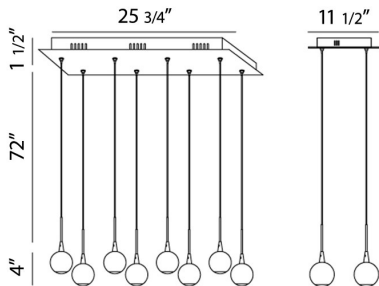

PATRUNO, 26" RECTANGULAR CHANDELIER

PRODUCT DETAILS

No.	:	28169-017
Product Color	:	MATTE WHITE
Product Material	:	METAL
Shade / Accent Colour	:	FROSTED
Shade / Accent Material	:	ACRYLIC
Length	:	25.75"
Width	:	11.5"
Height	:	4"
Overall Height	:	77.5"
Weight	:	13.8lbs

LIGHT SOURCE DETAILS

Light Source Type	:	INTEGRATED LED
Input Voltage	:	120V
Bulb Voltage	:	120V
Total Wattage	:	18W
Total Lumen	:	1200lm
Kelvin	:	4200K
CRI	:	80+
Dimmable	:	Yes

Options Available

ITEM NO.	FINISH	SHADE
28169-017	MATTE WHITE	FROSTED

TECHNICAL DETAILS

Light Direction	:	Down
Hanging Support Type	:	WIRE
Hanging Support Length	:	72"
Canopy / Backplate Length	:	25.75"
Canopy / Backplate Height	:	1.5"
Canopy / Backplate Width	:	11.5"
Adjustable Lamp Head	:	No
Location	:	DRY
Approval	:	