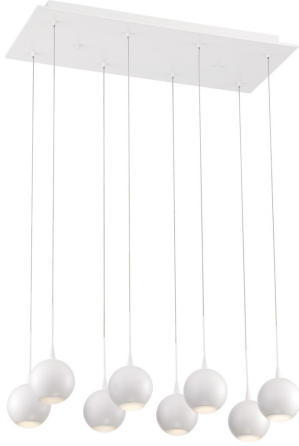

PATRUNO, 26" RECTANGULAR CHANDELIER

PRODUCT DETAILS

No.	:	28169-017
Product Color	:	MATTE WHITE
Product Material	:	METAL
Shade / Accent Colour	:	FROSTED
Shade / Accent Material	:	ACRYLIC
Length	:	25.75"
Width	:	11.5"
Height	:	4"
Overall Height	:	77.5"
Weight	:	13.8lbs

LIGHT SOURCE DETAILS

Light Source Type	:	INTEGRATED LED
Input Voltage	:	120V
Bulb Voltage	:	120V
Total Wattage	:	18W
Total Lumen	:	1200lm
Kelvin	:	4200K
CRI	:	80+
Dimmable	:	Yes

Options Available

ITEM NO.	FINISH	SHADE
28169-017	MATTE WHITE	FROSTED

TECHNICAL DETAILS

Light Direction	:	Down
Hanging Support Type	:	WIRE
Hanging Support Length	:	72"
Canopy / Backplate Length	:	25.75"
Canopy / Backplate Height	:	1.5"
Canopy / Backplate Width	:	11.5"
Adjustable Lamp Head	:	No
Location	:	DRY
Approval	:	