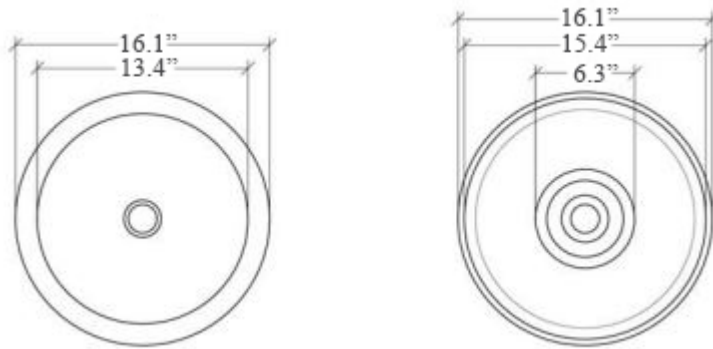

# Product Specs Sheets

**Collection**  
LVT

**Model** |  
LVT 100

Dimensions  
shown in metric

**WS BATH COLLECTIONS**  
1051 Lea Drive - Collegeville, PA 19426  
Tel. 610 831 0214 - Fax 610 831 0215  
[www.wsbathcollections.com](http://www.wsbathcollections.com)  
[info@wsbathcollections.com](mailto:info@wsbathcollections.com)

### Vessel/ countertop installation

Bolts

Silicone (*optional*)

Collection  
LVT

Model |  
LVT 100

Dimensions Metric

1 inch = 2.54 cm  
1 inch = 25.4 mm

**WS**®