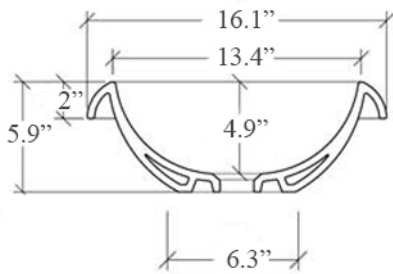

# Product Specs Sheets

**Collection**  
LVT

**Model** |  
LVT 100

Dimensions  
shown in metric

**WS BATH COLLECTIONS**  
1051 Lea Drive - Collegeville, PA 19426  
Tel. 610 831 0214 - Fax 610 831 0215  
[www.wsbathcollections.com](http://www.wsbathcollections.com)  
[info@wsbathcollections.com](mailto:info@wsbathcollections.com)

### Vessel/ countertop installation

Bolts

Silicone (*optional*)

Collection  
LVT

Model |  
LVT 100

Dimensions Metric

1 inch = 2.54 cm  
1 inch = 25.4 mm

**WS**®