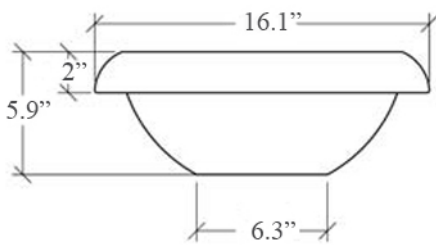

# Product Specs Sheets

**Collection**  
LVT

**Model** |  
LVT 100

Dimensions  
shown in metric

**WS BATH COLLECTIONS**  
1051 Lea Drive - Collegeville, PA 19426  
Tel. 610 831 0214 - Fax 610 831 0215  
[www.wsbathcollections.com](http://www.wsbathcollections.com)  
[info@wsbathcollections.com](mailto:info@wsbathcollections.com)

### Vessel/ countertop installation

Bolts

Silicone (*optional*)

Collection  
LVT

Model |  
LVT 100

Dimensions Metric

1 inch = 2.54 cm  
1 inch = 25.4 mm

**WS**®