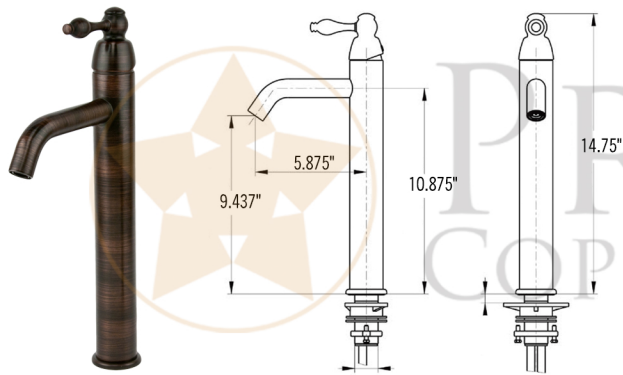

PACKAGE INCLUDES THE FOLLOWING ITEMS:

- * Oval Skirted Vessel Hammered Copper Sink / ORB Finish (Model# VO18SKDB)
- * Single Handle Bathroom Vessel Faucet / ORB Finish (Model# B-VF01ORB)
- * 1.5" Non-Overflow Pop-up Bathroom Sink Drain / ORB Finish (Model# D-208ORB)
- * Neutral Cure Copper Sink Installation Silicone (Model# C900-ORB)
- * Copper Sink Wax (Model# W900-WAX)

* ORB: Oil Rubbed Bronze

SINK DETAILS (Model# VO18SKDB)

- * Oval Skirted Vessel Hammered Copper Sink
- * Outer Dimension: 18" x 15" x 6"
- * Inner Dimension: 16" x 13" x 3" skirt
- * Drain Opening: 1.5" Non-Overflow
- * Color: Oil Rubbed Bronze
- * CODE / STANDARD COMPLIANCE: IAPMO / cUPC LISTED

* ORB: Oil Rubbed Bronze

FAUCET DETAILS (Model# B-VF01ORB)

- * Single Handle Bathroom Vessel Faucet
- * Color: Oil Rubbed Bronze
- * Solid Brass Construction
- * Ceramic Disc Cartridges
- * Overall Height: 14.75"
- * ASME A112.18.1/CSA B125.1, NSF/ANSI 61, California Lead Plumbing Law, ADA Compliant