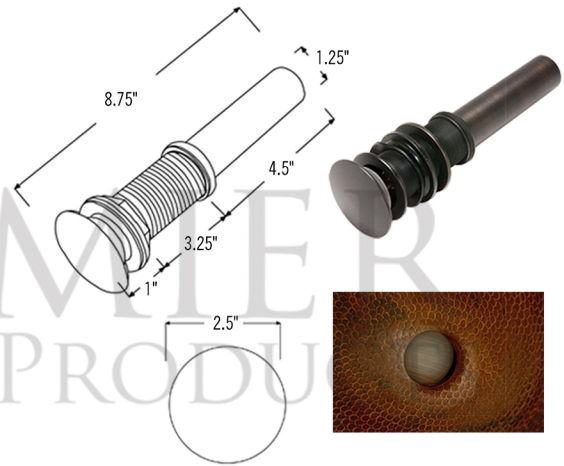

* ORB: Oil Rubbed Bronze

SINK DETAILS (Model# VO18SKDB)

- * Oval Skirted Vessel Hammered Copper Sink
- * Outer Dimension: 18" x 15" x 6"
- * Inner Dimension: 16" x 13" x 3" skirt
- * Drain Opening: 1.5" Non-Overflow
- * Color: Oil Rubbed Bronze
- * CODE / STANDARD COMPLIANCE: IAPMO / cUPC LISTED

PACKAGE INCLUDES THE FOLLOWING ITEMS:

- * Oval Skirted Vessel Hammered Copper Sink / ORB Finish (Model# VO18SKDB)
- * Single Handle Bathroom Vessel Faucet / ORB Finish (Model# B-VF01ORB)
- * 1.5" Non-Overflow Pop-up Bathroom Sink Drain / ORB Finish (Model# D-208ORB)
- * Neutral Cure Copper Sink Installation Silicone (Model# C900-ORB)
- * Copper Sink Wax (Model# W900-WAX)

* ORB: Oil Rubbed Bronze

FAUCET DETAILS (Model# B-VF01ORB)

- * Single Handle Bathroom Vessel Faucet
- * Color: Oil Rubbed Bronze
- * Solid Brass Construction
- * Ceramic Disc Cartridges
- * Overall Height: 14.75"
- * ASME A112.18.1/CSA B125.1, NSF/ANSI 61, California Lead Plumbing Law, ADA Compliant

DRAIN DETAILS (Model# D-208ORB)

- * 1.5" Non-Overflow Pop-up Bathroom Sink Drain
- * Design: Push Pop Top
- * Upper Flange Dimension: 2"
- * Material: Solid Brass

SILICONE DETAILS (Model# C900-ORB)

- * Neutral Cure Installation Silicone
- * Color: Oil Rubbed Bronze
- * Size: 4.7 OZ
- * Matches a Variety of Different Styled Sinks and Drains