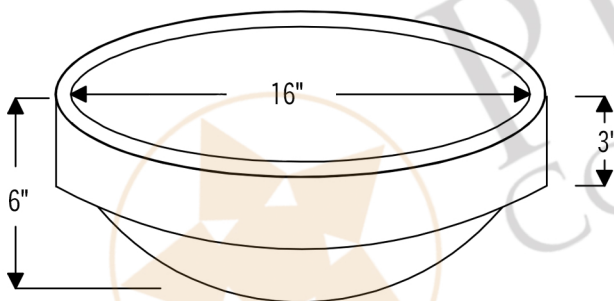

PACKAGE INCLUDES THE FOLLOWING ITEMS:

- * Oval Skirted Vessel Hammered Copper Sink / ORB Finish (Model# VO18SKDB)
- * Single Handle Bathroom Vessel Faucet / ORB Finish (Model# B-VF01ORB)
- * 1.5" Non-Overflow Pop-up Bathroom Sink Drain / ORB Finish (Model# D-208ORB)
- * Neutral Cure Copper Sink Installation Silicone (Model# C900-ORB)
- * Copper Sink Wax (Model# W900-WAX)

* ORB: Oil Rubbed Bronze

SINK DETAILS (Model# VO18SKDB)

- * Oval Skirted Vessel Hammered Copper Sink
- * Outer Dimension: 18" x 15" x 6"
- * Inner Dimension: 16" x 13" x 3" skirt
- * Drain Opening: 1.5" Non-Overflow
- * Color: Oil Rubbed Bronze
- * CODE / STANDARD COMPLIANCE: IAPMO / cUPC LISTED

* ORB: Oil Rubbed Bronze

FAUCET DETAILS (Model# B-VF01ORB)

- * Single Handle Bathroom Vessel Faucet
- * Color: Oil Rubbed Bronze
- * Solid Brass Construction
- * Ceramic Disc Cartridges
- * Overall Height: 14.75"
- * ASME A112.18.1/CSA B125.1, NSF/ANSI 61, California Lead Plumbing Law, ADA Compliant