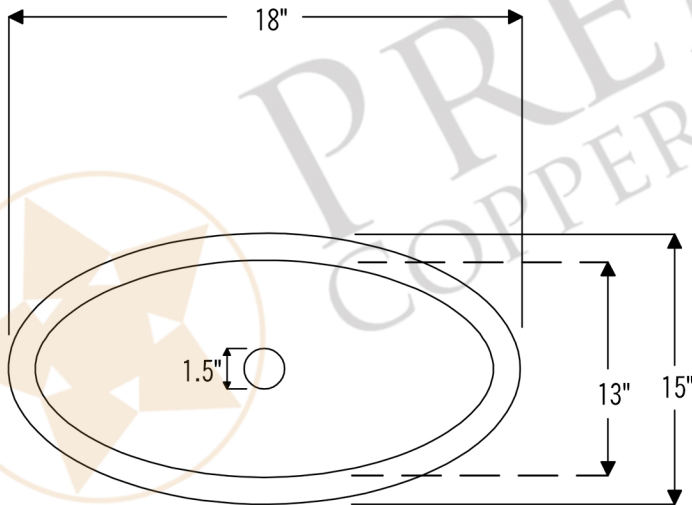

PACKAGE INCLUDES THE FOLLOWING ITEMS:

- * Oval Skirted Vessel Hammered Copper Sink / ORB Finish (Model# VO18SKDB)
- * Single Handle Bathroom Vessel Faucet / ORB Finish (Model# B-VF01ORB)
- * 1.5" Non-Overflow Pop-up Bathroom Sink Drain / ORB Finish (Model# D-208ORB)
- * Neutral Cure Copper Sink Installation Silicone (Model# C900-ORB)
- * Copper Sink Wax (Model# W900-WAX)

* ORB: Oil Rubbed Bronze

SINK DETAILS (Model# VO18SKDB)

- * Oval Skirted Vessel Hammered Copper Sink
- * Outer Dimension: 18" x 15" x 6"
- * Inner Dimension: 16" x 13" x 3" skirt
- * Drain Opening: 1.5" Non-Overflow
- * Color: Oil Rubbed Bronze
- * CODE / STANDARD COMPLIANCE: IAPMO / cUPC LISTED

* ORB: Oil Rubbed Bronze

FAUCET DETAILS (Model# B-VF01ORB)

- * Single Handle Bathroom Vessel Faucet
- * Color: Oil Rubbed Bronze
- * Solid Brass Construction
- * Ceramic Disc Cartridges
- * Overall Height: 14.75"
- * ASME A112.18.1/CSA B125.1, NSF/ANSI 61, California Lead Plumbing Law, ADA Compliant

DRAIN DETAILS (Model# D-208ORB)

- * 1.5" Non-Overflow Pop-up Bathroom Sink Drain
- * Design: Push Pop Top
- * Upper Flange Dimension: 2"
- * Material: Solid Brass

SILICONE DETAILS (Model# C900-ORB)

- * Neutral Cure Installation Silicone
- * Color: Oil Rubbed Bronze
- * Size: 4.7 OZ
- * Matches a Variety of Different Styled Sinks and Drains