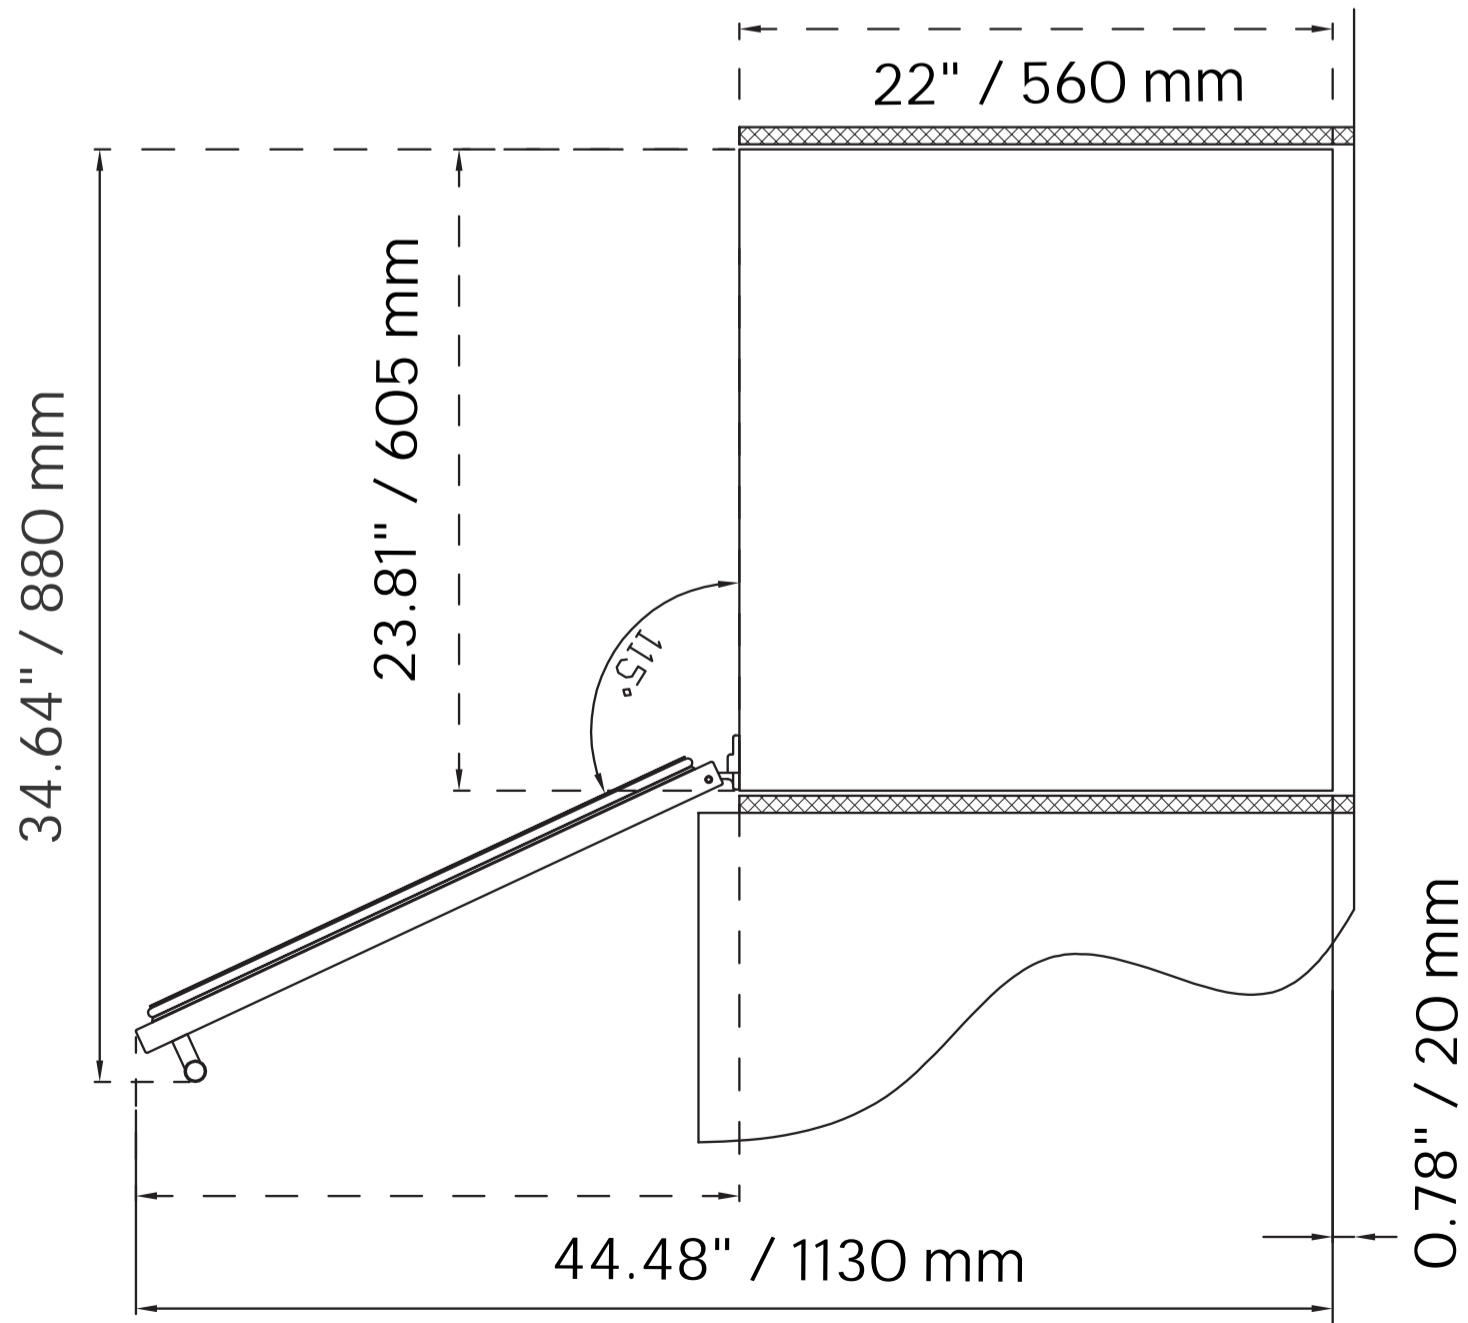

SEE PAGE 2 FOR DIMENSIONS

| | |
|------------------|----------------------------------|
| Cutout Dimension | 24.2" W x 24.4" D x 34.4-35.2" H |
| Voltage | 110V / 60Hz |
| Mounting Type | Built-In / Freestanding |
| Control Type | Digital Touchpad |
| Material | Stainless Steel / Beechwood |
| Features | Single Zone Compressor |

| | |
|---------------------|--|
| Internal Temp Range | 5°C- 20°C/ 41°F – 68°F |
| Net Capacity | 146 Liters / 48 bottles |
| Additional | Door lock for security, patented hidden advanced hinge mechanism |

WINE COOLER

MODEL# COS-24BIWCS

DIMENSIONS

TOP VIEW