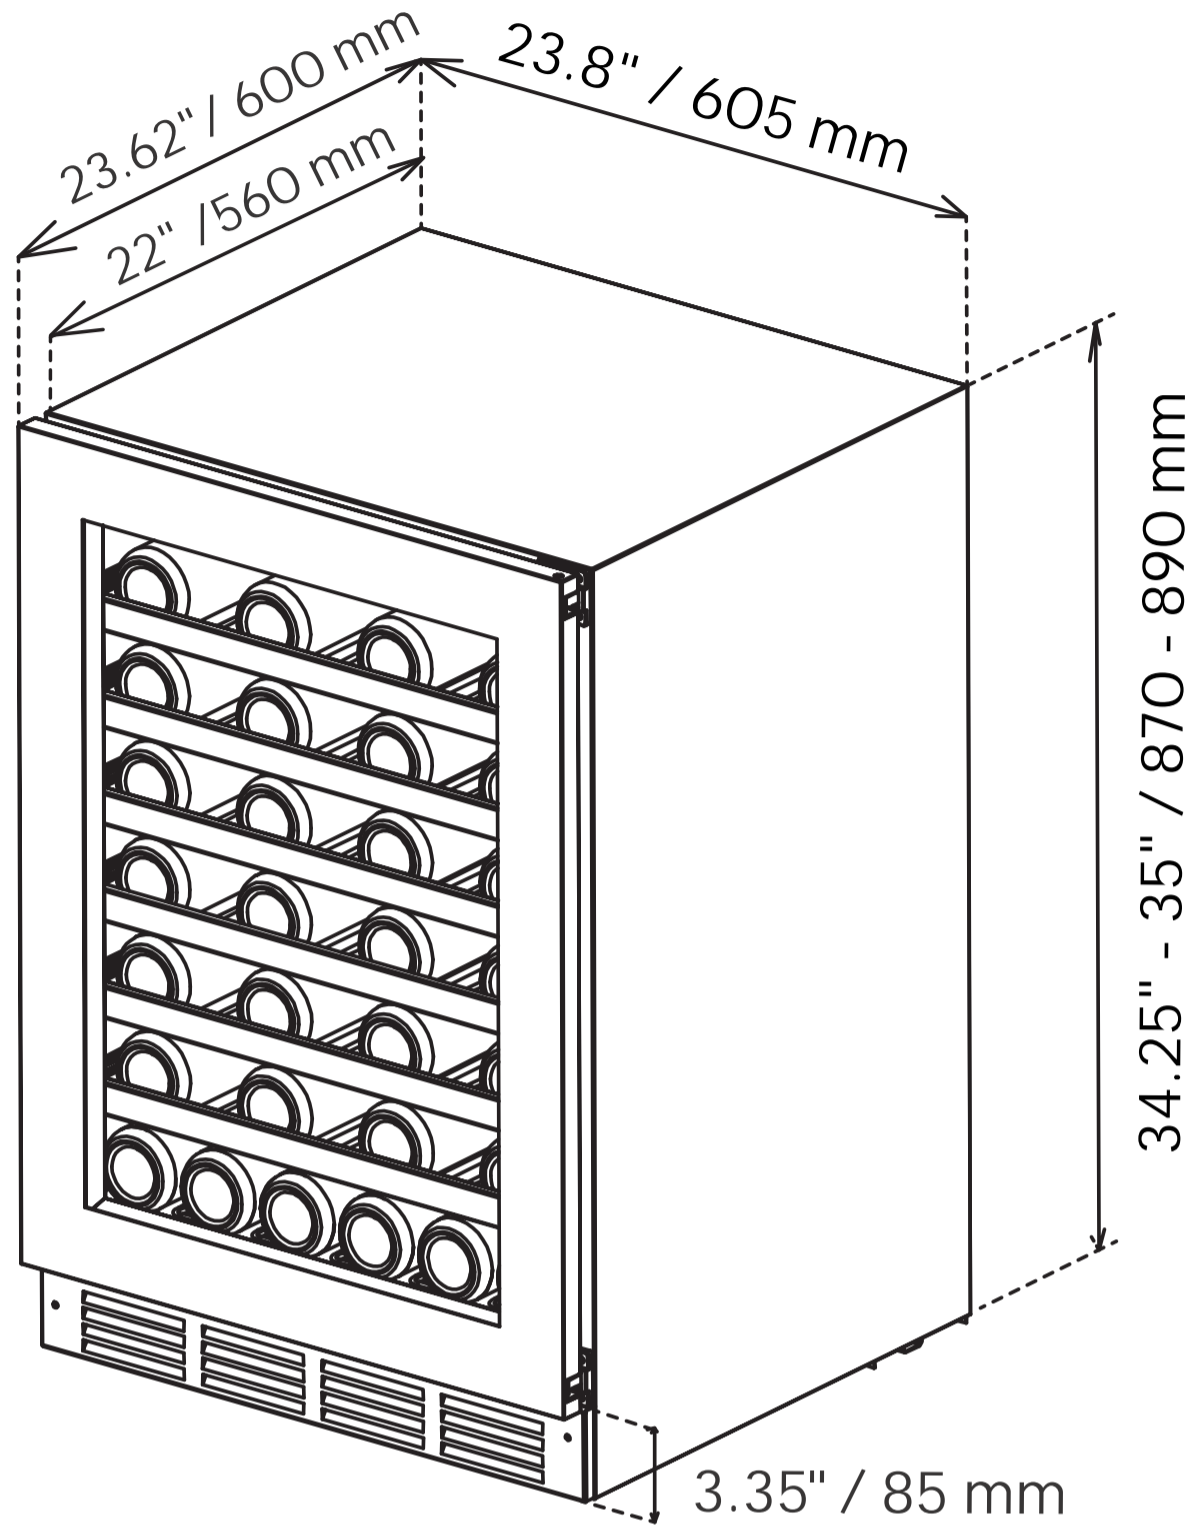

WINE COOLER

MODEL# COS-24BIWCS

DIMENSIONS

TOP VIEW