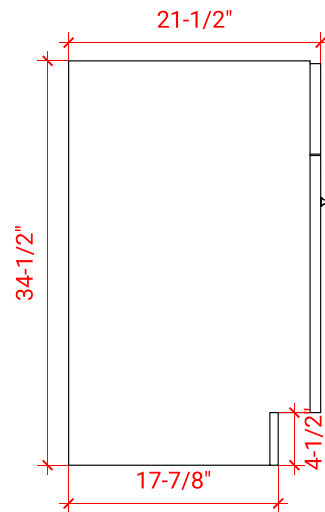

# HAMLET 36" LEFT OFFSET CABINET

## BASE CABINET DIMENSIONS

36" W x 21.5" D x 34.5" H

## AVAILABLE COLORS

White    Grey    Midnight Blue    Black

FRONT VIEW

SIDE VIEW

PLAN VIEW

OVERALL DIMENSIONS

37" W x 22" D x 1.5" H

COUNTERTOP OPTIONS

COUNTERTOP PLAN VIEW

EDGE SIDE VIEW

THREE DIMENSIONAL COUNTERTOP VIEW