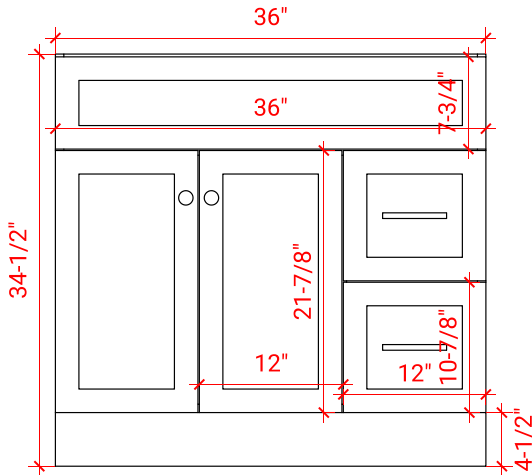

# HAMLET 36" LEFT OFFSET CABINET

## BASE CABINET DIMENSIONS

36" W x 21.5" D x 34.5" H

## AVAILABLE COLORS

White    Grey    Midnight Blue    Black

FRONT VIEW

SIDE VIEW

PLAN VIEW

OVERALL DIMENSIONS

37" W x 22" D x 1.5" H

COUNTERTOP OPTIONS

COUNTERTOP PLAN VIEW

EDGE SIDE VIEW

THREE DIMENSIONAL COUNTERTOP VIEW