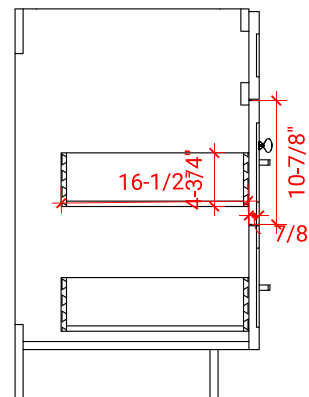

# HAMLET 36" LEFT OFFSET CABINET

## BASE CABINET DIMENSIONS

36" W x 21.5" D x 34.5" H

## AVAILABLE COLORS

White    Grey    Midnight Blue    Black

FRONT VIEW

SIDE VIEW

PLAN VIEW

OVERALL DIMENSIONS

37" W x 22" D x 1.5" H

COUNTERTOP OPTIONS

COUNTERTOP PLAN VIEW

EDGE SIDE VIEW

THREE DIMENSIONAL COUNTERTOP VIEW