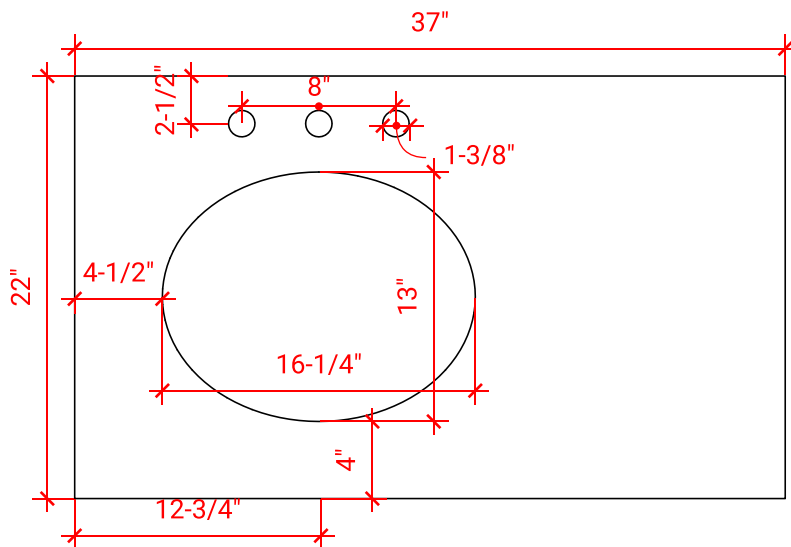

# HAMLET 36" LEFT OFFSET CABINET

## BASE CABINET DIMENSIONS

36" W x 21.5" D x 34.5" H

## AVAILABLE COLORS

White    Grey    Midnight Blue    Black

FRONT VIEW

SIDE VIEW

PLAN VIEW

OVERALL DIMENSIONS

37" W x 22" D x 1.5" H

COUNTERTOP OPTIONS

COUNTERTOP PLAN VIEW

EDGE SIDE VIEW

THREE DIMENSIONAL COUNTERTOP VIEW