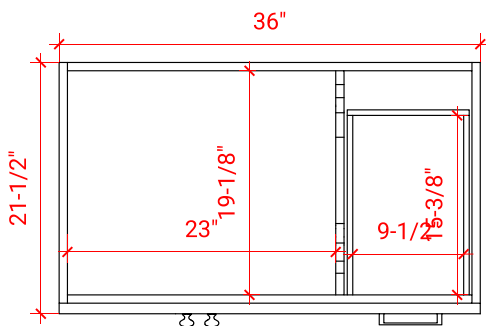

# HAMLET 36" LEFT OFFSET CABINET

## BASE CABINET DIMENSIONS

36" W x 21.5" D x 34.5" H

## AVAILABLE COLORS

White    Grey    Midnight Blue    Black

FRONT VIEW

SIDE VIEW

PLAN VIEW

OVERALL DIMENSIONS

37" W x 22" D x 1.5" H

COUNTERTOP OPTIONS

COUNTERTOP PLAN VIEW

EDGE SIDE VIEW

THREE DIMENSIONAL COUNTERTOP VIEW