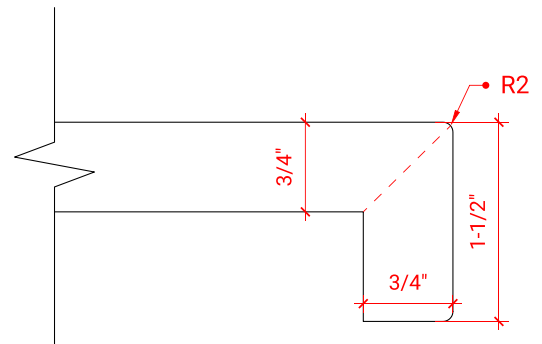

## BASE CABINET DIMENSIONS

36" W x 21.5" D x 34.5" H

## AVAILABLE COLORS

White    Grey    Midnight Blue    Black

FRONT VIEW

SIDE VIEW

PLAN VIEW

OVERALL DIMENSIONS

37" W x 22" D x 1.5" H

COUNTERTOP OPTIONS

Carrara Marble  
CW-037S-L-OVL-CT

White Quartz  
WQ-037S-L-OVL-CT

FEATURES

- Solid countertop with mitered edges & seams
- Undermount white oval sink
- Pre-drilled for 8" widespread faucet

INCLUDED

- Countertop
- Matching Backsplash
- Oval Sink

COUNTERTOP PLAN VIEW

EDGE SIDE VIEW

THREE DIMENSIONAL COUNTERTOP VIEW