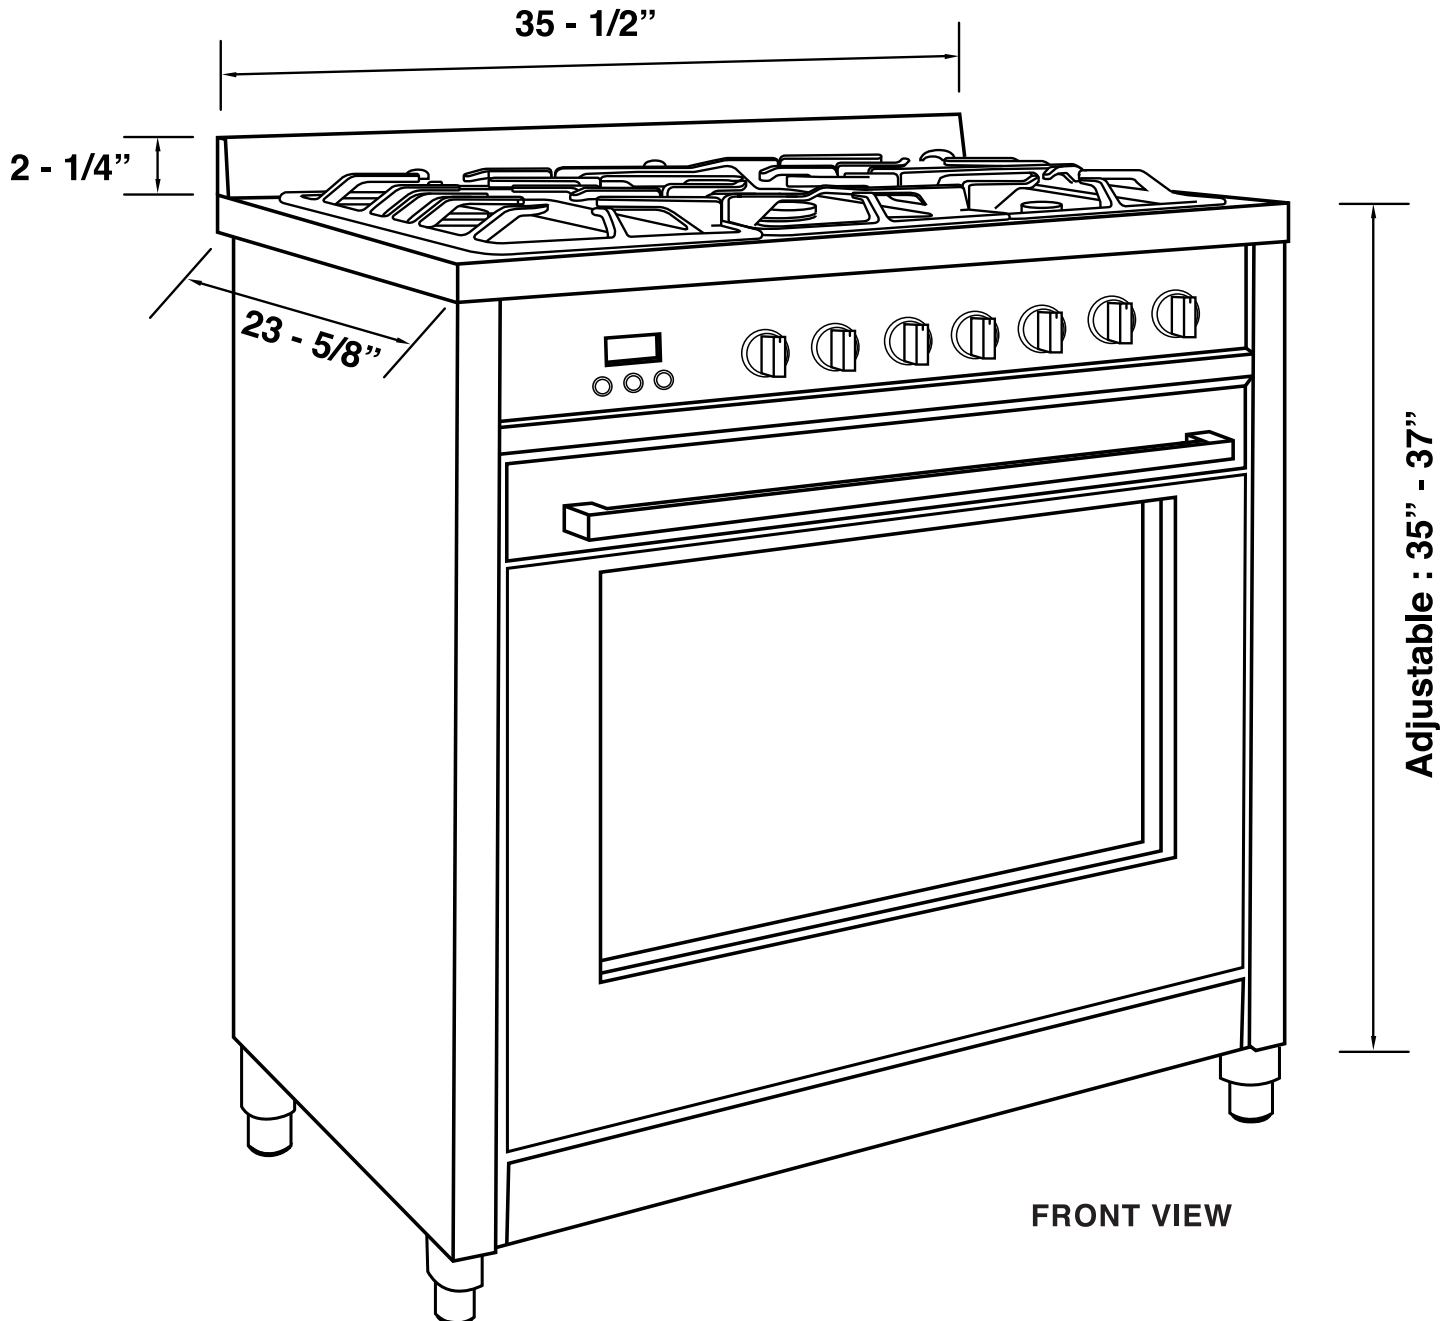

COS-F965

Overall Interior Oven Dimensions (W x D x H) : 26 - 1/2" x 18" x 14"

Usable Interior Oven Dimensions (W x D x H) : 26 - 1/2" x 16 - 3/4" x 11 - 1/2"