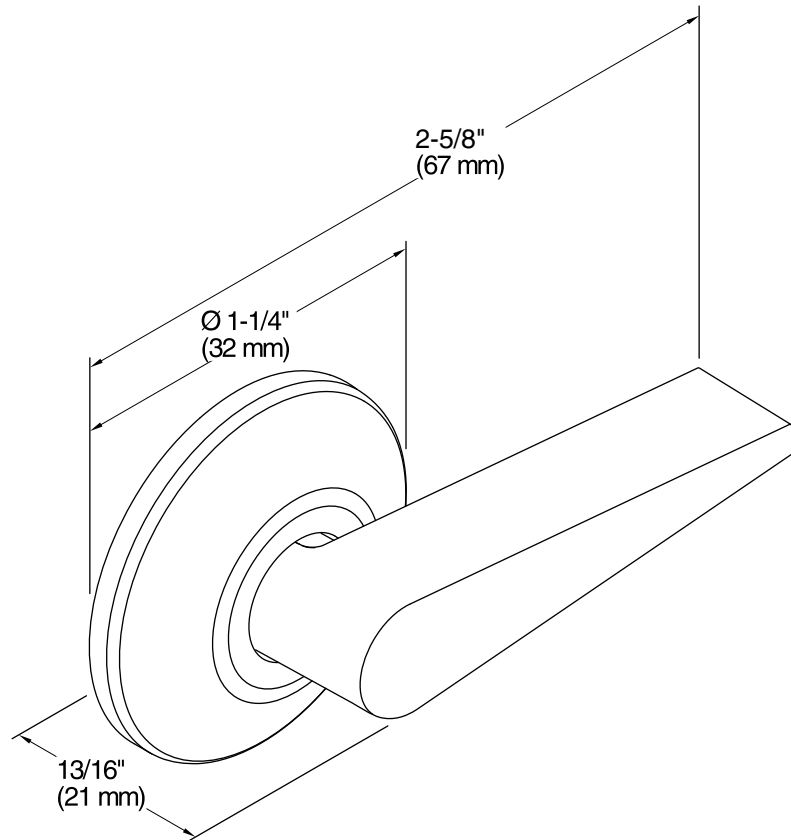

**San Souci®**  
Trip Lever for K-5172-RA  
K-9171-R

**Features**

- Right-hand trip lever.
- Premium metal construction for durability.
- KOHLER finishes resist corrosion and tarnish.
- For use with the K-5172-RA San Souci toilet.

## Technical Information

All product dimensions are nominal.