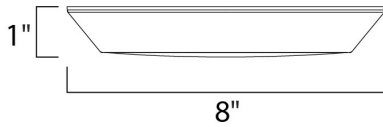

**PRODUCT DESCRIPTION**

Now you can convert a standard 3" outlet box to a low profile LED recessed fixture. Convert's patent pending design allows for the driver to install into an electrical box which requires no fire rated cover. This creates a fixture with only a 1" extension from the ceiling. High efficiency and smooth dimming down to 5% make this an excellent choice for hallways, kitchen, and utility lighting.

**MEASUREMENTS**

DIMENSION : 8" L x 8" W x 1" H  
 HANGING WEIGHT : 1.8 lb

**LAMPING**

INPUT VOLTAGE : 120V  
 LUMENS : 1,100 Rated  
 BULB : 1 x 15W LED PCB Integrated , 15W Total  
 BULB INCLUDED : (Integrated)  
 DIMMABLE : Triac CL  
 CRI : 80+ CRI  
 COLOR\_TEMP : 4000K