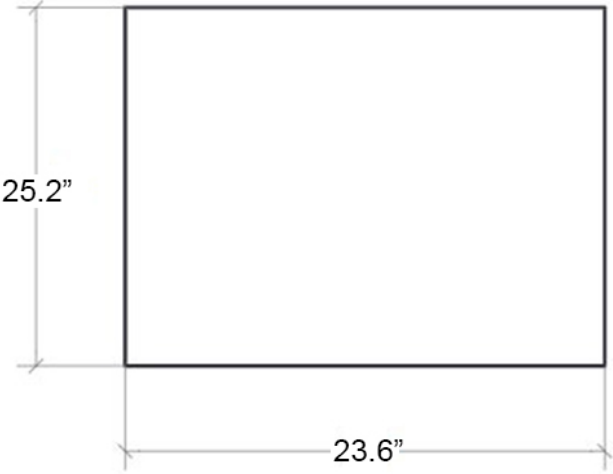

### Finishes:

\* WS Bath Collections reserves the right to revise dimensions or information on this sheet without notice

**Collection**  
Speci

**Model |**  
Speci 56308

Dimensions Metric

*1 inch = 2.54 cm*

*1 inch = 25.4 mm*

**WS**<sup>®</sup>  
**BATH**  
**COLLECTIONS**

1051 Lea Drive - Collegeville, PA 19426  
Tel. 215 513 9400 - Fax 610 831 0215

[www.ws bathcollections.com](http://www.ws bathcollections.com) - [info@ws bathcollections.com](mailto:info@ws bathcollections.com)

# Product Specs Sheets

**Collection**  
Speci

**Model** |  
Speci 56308

Dimensions Metric  
*1 inch = 2.54 cm*  
*1 inch = 25.4 mm*

1051 Lea Drive - Collegeville, PA 19426  
Tel. 215 513 9400 - Fax 610 831 0215  
[www.ws bathcollections.com](http://www.ws bathcollections.com) - [info@ws bathcollections.com](mailto:info@ws bathcollections.com)