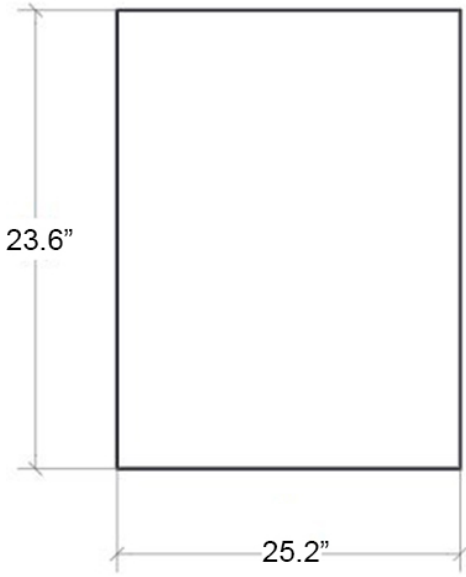

### Features

- Wall Mirror
- Beveled Edges
- 5 mm Glass Thickness
- Stainless Steel Frame
- Rectangular
- Reversible
- 5 Years Silvering Guaranteed
- Made in Italy

### Finishes:

\* WS Bath Collections reserves the right to revise dimensions or information on this sheet without notice

**Collection**  
Speci

**Model |**  
Speci 56308

Dimensions Metric

*1 inch = 2.54 cm*

*1 inch = 25.4 mm*

**WS**<sup>®</sup>  
**BATH**  
**COLLECTIONS**

1051 Lea Drive - Collegeville, PA 19426  
Tel. 215 513 9400 - Fax 610 831 0215

[www.ws bathcollections.com](http://www.ws bathcollections.com) - [info@ws bathcollections.com](mailto:info@ws bathcollections.com)

# Product Specs Sheets

**Collection**  
Speci

**Model** |  
Speci 56308

Dimensions Metric  
*1 inch = 2.54 cm*  
*1 inch = 25.4 mm*

1051 Lea Drive - Collegeville, PA 19426  
Tel. 215 513 9400 - Fax 610 831 0215  
[www.ws bathcollections.com](http://www.ws bathcollections.com) - [info@ws bathcollections.com](mailto:info@ws bathcollections.com)