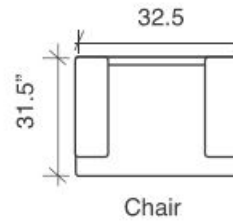

361- Milo

- Elastic "Pirelli" webbing suspension system
- 2.4lb. high-density foam
- 100% genuine leather
- Frames construction from kiln-dried hardwood and structural plywood

Stock Program Standard height: 31.5" (except ottoman)

Diagram is not to scale