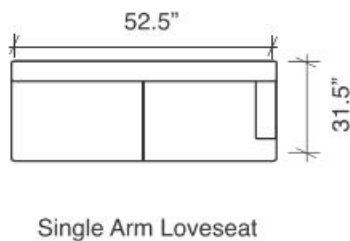

361- Milo

- Elastic "Pirelli" webbing suspension system
- 2.4lb. high-density foam
- 100% genuine leather
- Frames construction from kiln-dried hardwood and structural plywood

Stock Program Standard height: 31.5" (except ottoman)

Diagram is not to scale