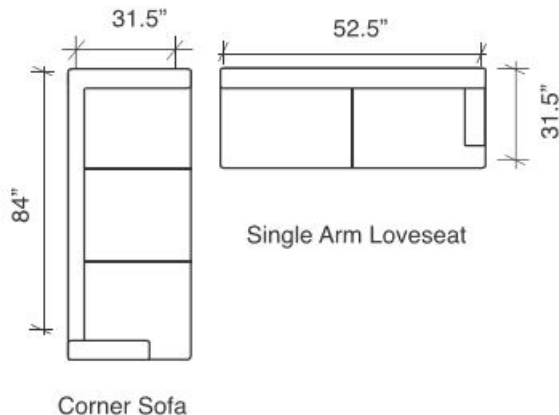

361- Milo

- Elastic "Pirelli" webbing suspension system
- 2.4lb. high-density foam
- 100% genuine leather
- Frames construction from kiln-dried hardwood and structural plywood

Stock Program Standard height: 31.5" (except ottoman)

Diagram is not to scale