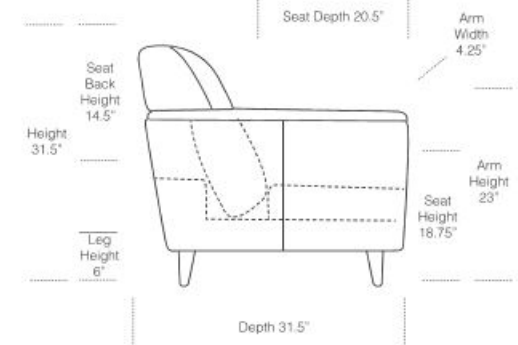

361- Milo

- Elastic "Pirelli" webbing suspension system
- 2.4lb. high-density foam
- 100% genuine leather
- Frames construction from kiln-dried hardwood and structural plywood

Stock Program Standard height: 31.5" (except ottoman)

Diagram is not to scale