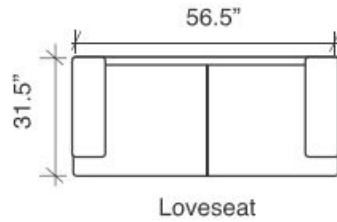

361- Milo

- Elastic "Pirelli" webbing suspension system
- 2.4lb. high-density foam
- 100% genuine leather
- Frames construction from kiln-dried hardwood and structural plywood

Stock Program Standard height: 31.5" (except ottoman)

Diagram is not to scale