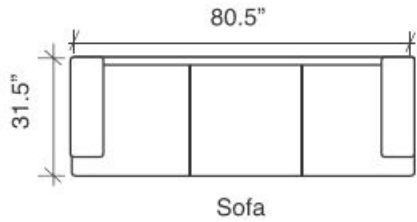

361- Milo

- Elastic "Pirelli" webbing suspension system
- 2.4lb. high-density foam
- 100% genuine leather
- Frames construction from kiln-dried hardwood and structural plywood

Stock Program Standard height: 31.5" (except ottoman)

Diagram is not to scale