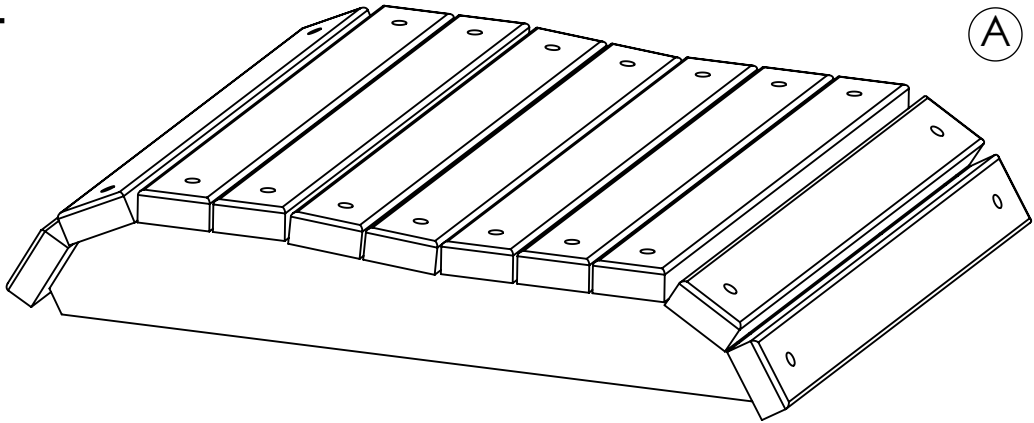

Thank you for purchasing Capterra Casual outdoor furniture. By purchasing this product you have also invested in the environment. This finely crafted, high quality furniture is made from polyolefin plastic, which helps displace millions of water bottle caps bound for landfills and oceans each year. You may notice a few textured spots or slight color variations in the material. Fear not, this is what makes Capterra furniture truly green while giving you an incredibly durable and comfortable product. ENJOY!

A YfWjXfUj c]fUWYhf WWHY WU]gY XY UfX]b 7 UdHj U"9b UWYHUbhW dfcXi]zj ci gUj Ynf[UYa YbhWc]f]Vi f { "fYbj]fcbbYa Ybh"7 YHH' WU]gY XY' ei U]fY g dffYi fYa fhW Yi gYa YbhWc, i Y YghZUVf]ei fY XY d'Ug]ei Y dc mc fZ]ei YzW' ei]dYfa YhXY fYHfYfXYga]]cbgXY Vci WcbgXY Vci H]Y XY d'Ug]ei Y XYghf]gUi l'g]YgXf]bZi]gYa YbhYhUi l'cWfUbg{ WUei Y UbbfY""=g' dYi hei Y'j ci gYa Ufei]ng f'Y a Uhf]Ui 'ei Yei Yg HUWYg("fUgdYWhH'I h ff'ci XY f[, fYgj Uf]U]cbgXY Wci Yi f" BfWnYnWfU]bhZWYghW' ei]fYbX Yga Yi VYg7 UdHj U j f]f]UVYa YbhfWc'c[]ei Yg]ci h Ybj ci gcZfU]bhi b dfcXi]h]bWcmUV Ya Ybhff]g]UbhYhWc.bZc ffUVY" DFC : #PN9B '6-9B"

FX04

(A) X1

(B) X2

(C) X2

#2

PLEASE DO NOT OVER TIGHTEN SCREWS

1 1/2" SCREW

(D) X12