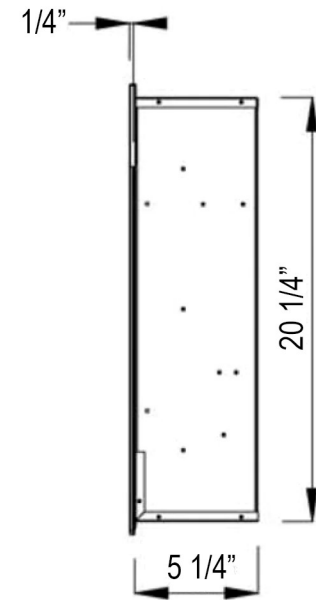

Front View

Side View

Top View

Rear View

86275 - Sideline Gold 50" Recessed Fireplace

Features

- 2 heat settings (high and low)
- Designed for recessed mounting in wall
- 9 flame color options
- 9 ember bed color options
- Remote control for heat and flame setting (batteries not included)
- Dual mode, operates with or without heat for only flame effect
- Built in timer mode for shut off in 30 minutes to 7.5 hours.
- Faux Fire Log and Glass Crystal Media Options

Specifications

- Frame color: 86275 - Gold
- Watts: 1500
- BTU's: 5000
- Room Coverage: 400 ft.
- Voltage: 110v-120v
- Amps: 12
- Rough Opening: 47 1/2"W x 20 1/2"H x 5 3/4"W

Sideline Gold 50" Recessed Fireplace