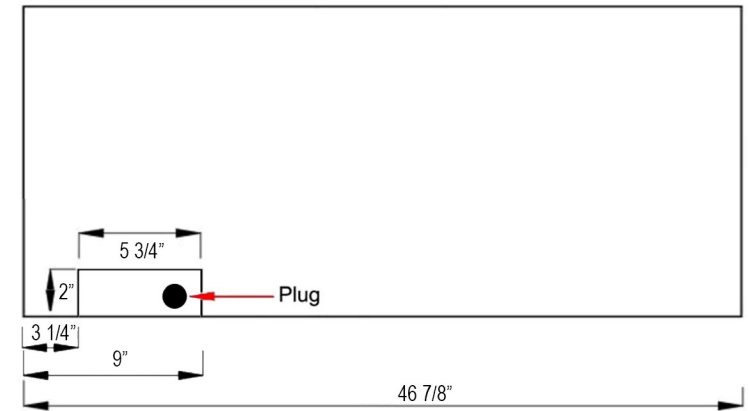

Front View

Side View

Top View

Rear View

86275 - Sideline Gold 50" Recessed Fireplace

Features

- 2 heat settings (high and low)
- Designed for recessed mounting in wall
- 9 flame color options
- 9 ember bed color options
- Remote control for heat and flame setting (batteries not included)
- Dual mode, operates with or without heat for only flame effect
- Built in timer mode for shut off in 30 minutes to 7.5 hours.
- Faux Fire Log and Glass Crystal Media Options

Specifications

- Frame color: 86275 - Gold
- Watts: 1500
- BTU's: 5000
- Room Coverage: 400 ft.
- Voltage: 110v-120v
- Amps: 12
- Rough Opening: 47 1/2"W x 20 1/2"H x 5 3/4"W

Sideline Gold 50" Recessed Fireplace