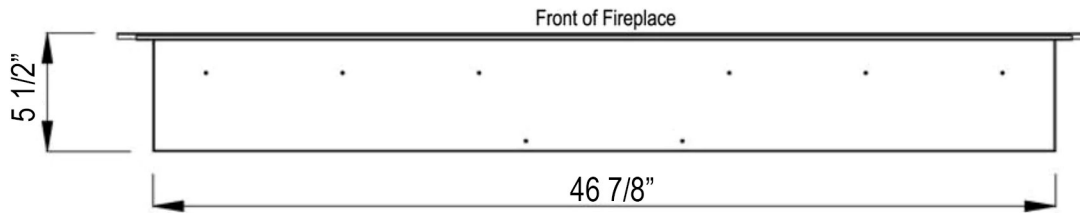

Front View

Side View

Top View

Rear View

86275 - Sideline Gold 50" Recessed Fireplace

Features

- 2 heat settings (high and low)
- Designed for recessed mounting in wall
- 9 flame color options
- 9 ember bed color options
- Remote control for heat and flame setting (batteries not included)
- Dual mode, operates with or without heat for only flame effect
- Built in timer mode for shut off in 30 minutes to 7.5 hours.
- Faux Fire Log and Glass Crystal Media Options

Specifications

- Frame color: 86275 - Gold
- Watts: 1500
- BTU's: 5000
- Room Coverage: 400 ft.
- Voltage: 110v-120v
- Amps: 12
- Rough Opening: 47 1/2"W x 20 1/2"H x 5 3/4"W

Sideline Gold 50" Recessed Fireplace