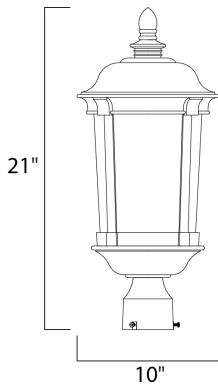

**PRODUCT DESCRIPTION**

Dover Cast is a traditional, Mediterranean style collection from Maxim Lighting International in Bronze finish with Seedy glass.

**MEASUREMENTS**

DIMENSION : 10" L x 10" W x 21" H

HANGING WEIGHT : 4.77 lb

**LAMPING**

INPUT VOLTAGE : 120V

BULB : 3 x 40W Incandescent E12 Candelabra , 120W Total

BULB INCLUDED : (Not Included)

DIMMABLE : Yes

**FINISHES OPTION**

 Bronze