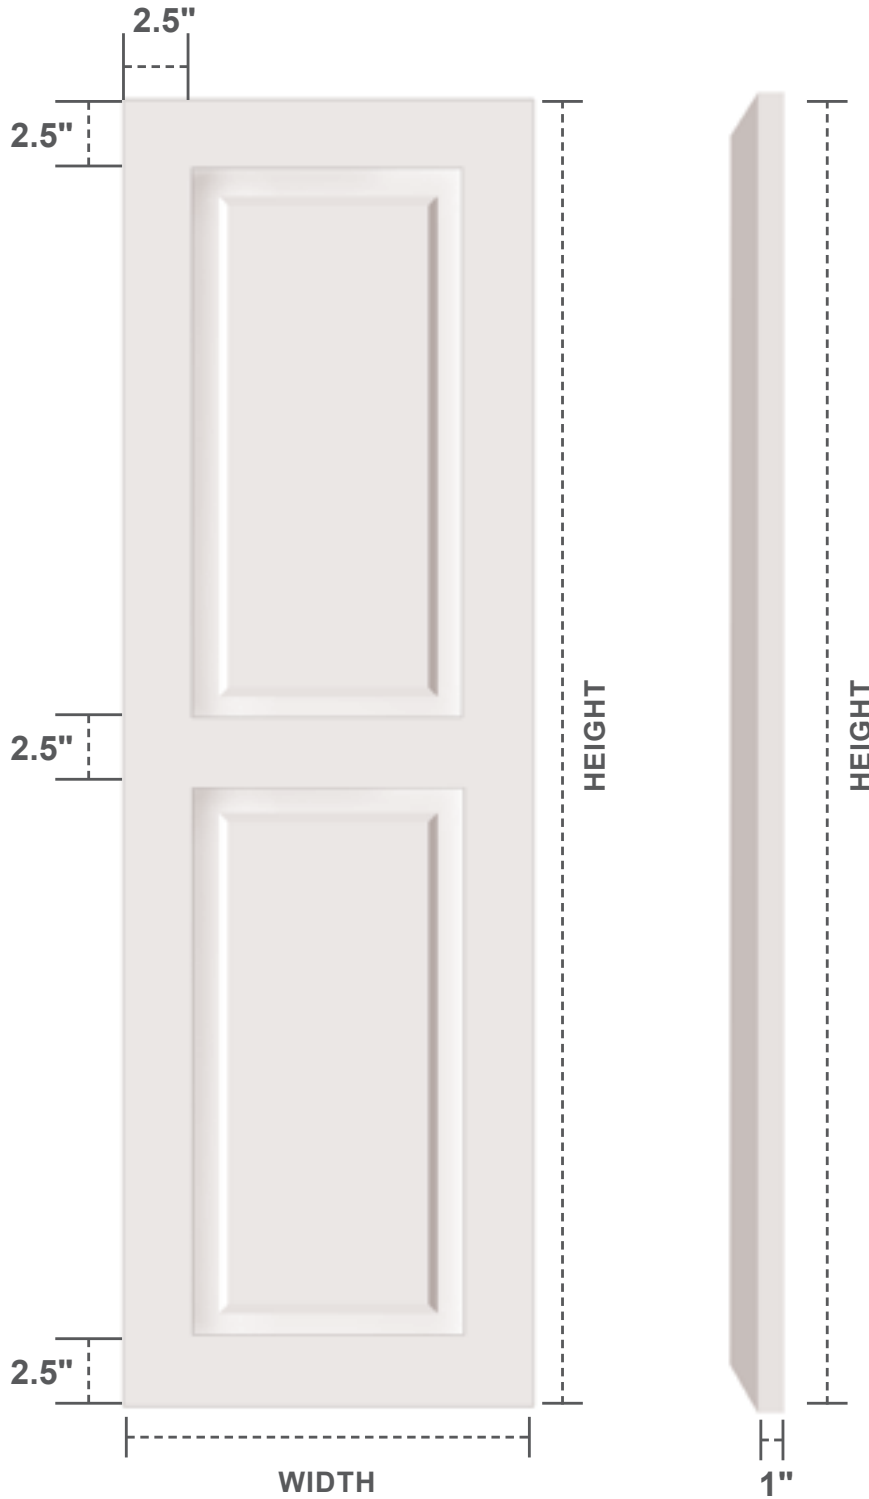

TRUE FIT SHUTTERS

DOUBLE RAISED PANEL SHUTTERS

STYLE

TFP101RP

AVAILABLE WIDTH
9" - 36"
AVAILABLE HEIGHT
18" - 108"

FRONT VIEW

SIDE VIEW