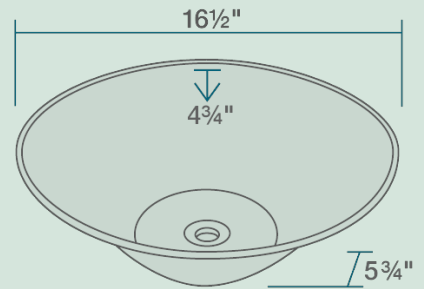

# V220-BISQUE Vessel Sink

16 1/2" x 16 1/2" x 5 3/4"  
 Vessel Installation  
 True Vitreous China  
 No Hardware Needed  
 Limited Lifetime Warranty

## Features

Vessel Installation	18" Minimum Cabinet Size	True Vitreous China	No Hardware Needed	Limited Lifetime Warranty	One Bowl

UPC: 817299010685