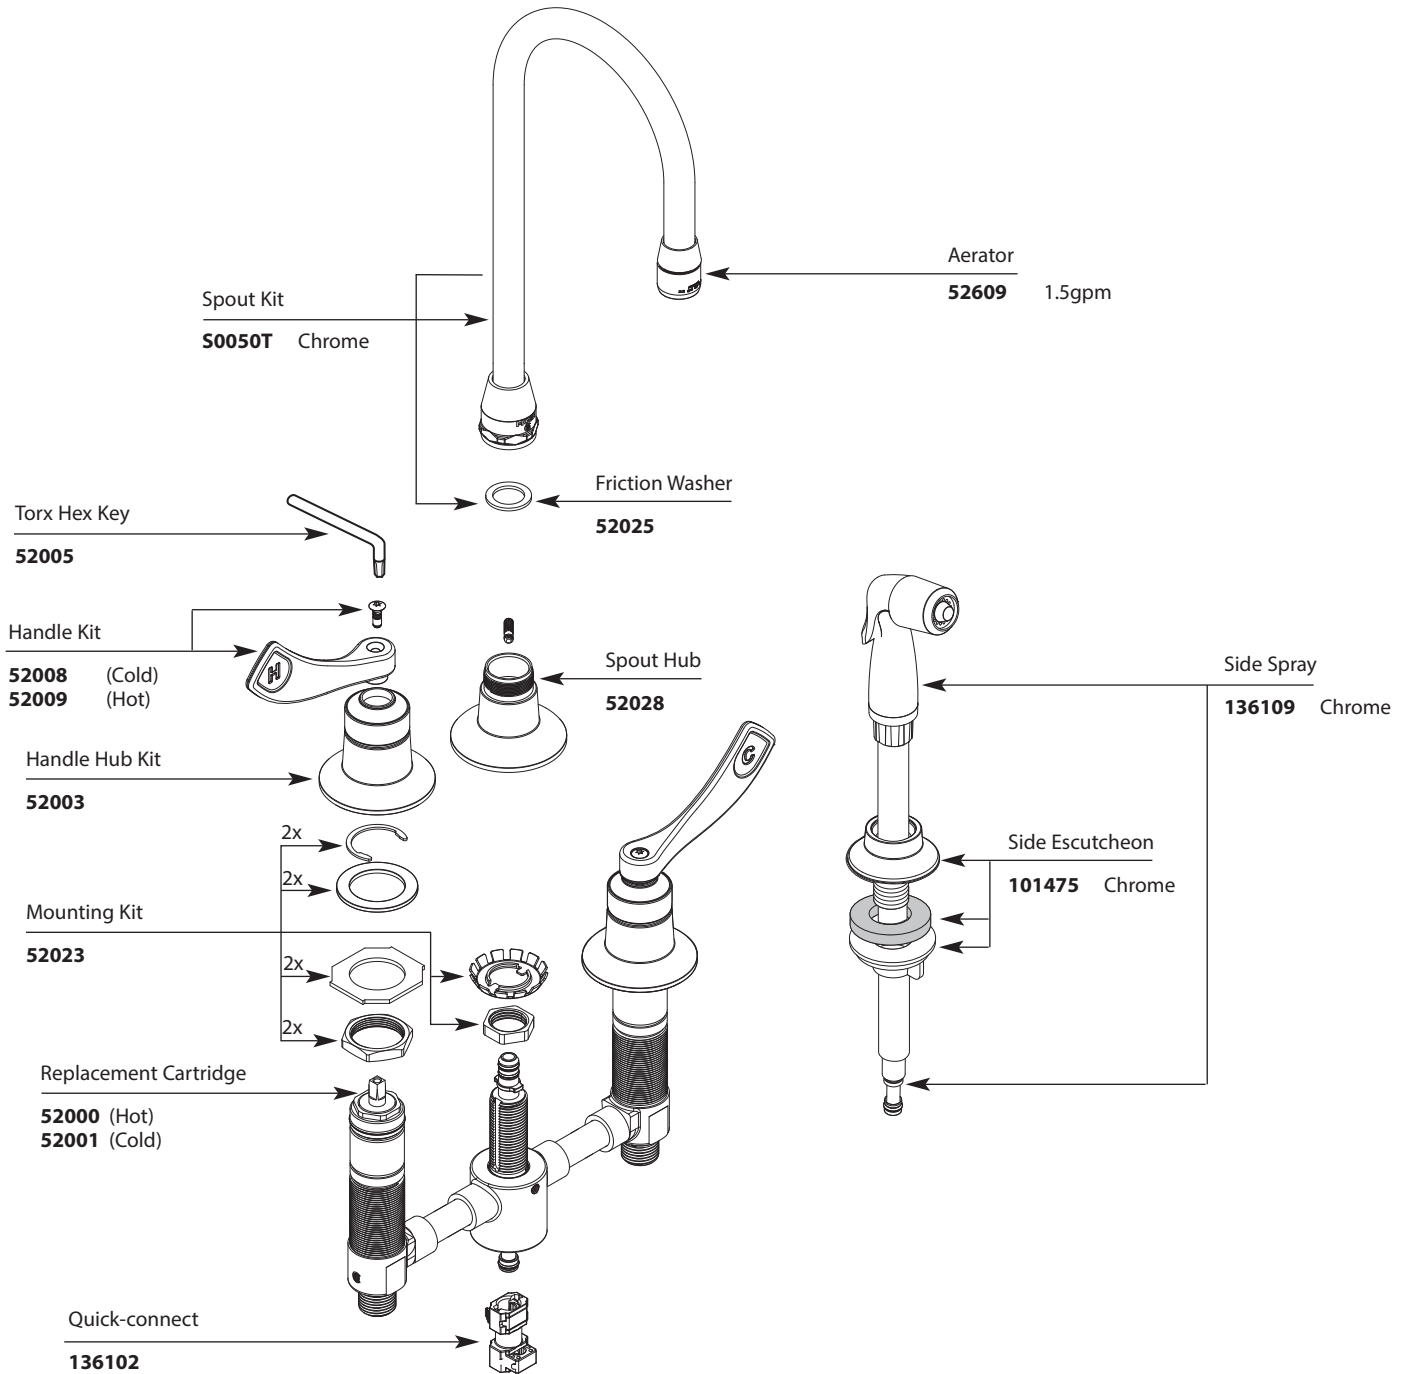

■ Order by Part Number

*There is more than 1 version of this model.
Page down to identify the version you have.*

Illustrated Parts

Two-Handle Kitchen Faucet w/Side Spray

<u>MODEL</u>	<u>HANDLE</u>	<u>FINISH</u>
8242	Lever	Chrome
8243	Lever (less spout)	Chrome

■ Order by Part Number

Two-Handle Kitchen Faucet w/Side Spray		
<u>MODEL</u>	<u>HANDLE</u>	<u>FINISH</u>
CA8242	Lever	Chrome
CA8243	Lever (less spout)	Chrome