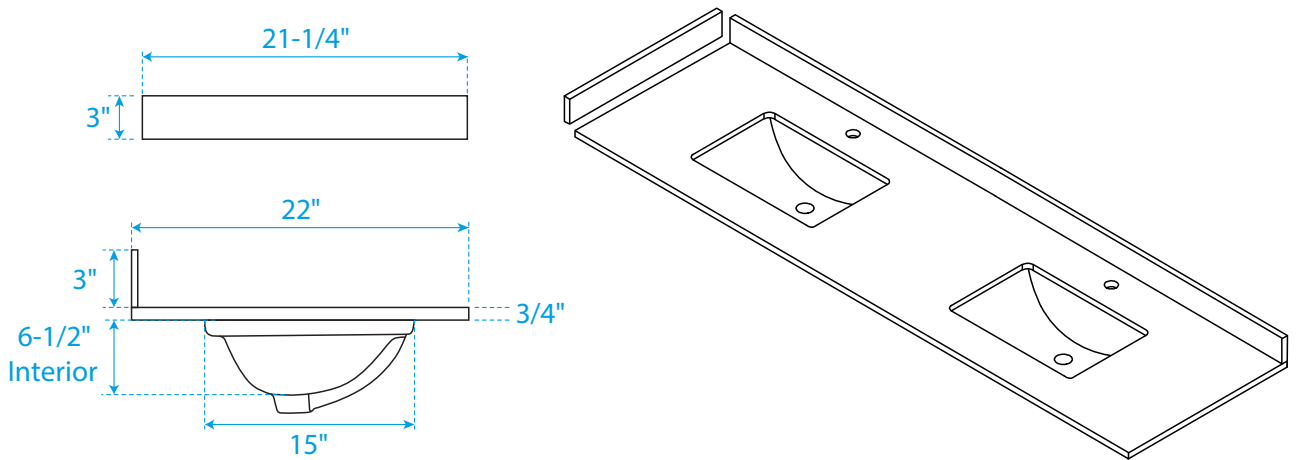

WYNDHAM COLLECTION

TOP VIEW OF VANITY CABINET

*Note: Due to high probability of breakage, the backsplash comes in two pieces, cut from the same piece. All measurements are $\pm 1/4"$.

WC-7171-84-DBL

WYNDHAM COLLECTION

Side splash is reversible.
 Note: Due to high probability of breakage, the backsplash comes in two pieces, cut from the same piece. All measurements are $\pm 1/4"$.

WC-VCA-84-DBL-TOP