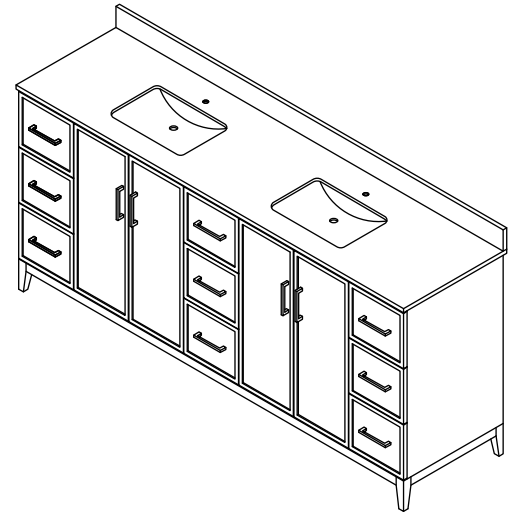

WYNDHAM COLLECTION

TOP VIEW OF VANITY CABINET

*Note: Due to high probability of breakage, the backsplash comes in two pieces, cut from the same piece. All measurements are $\pm 1/4"$.

WC-7171-84-DBL

WYNDHAM COLLECTION

Side splash is reversible.
 Note: Due to high probability of breakage, the backsplash comes in two pieces, cut from the same piece. All measurements are $\pm 1/4"$.

WC-VCA-84-DBL-TOP