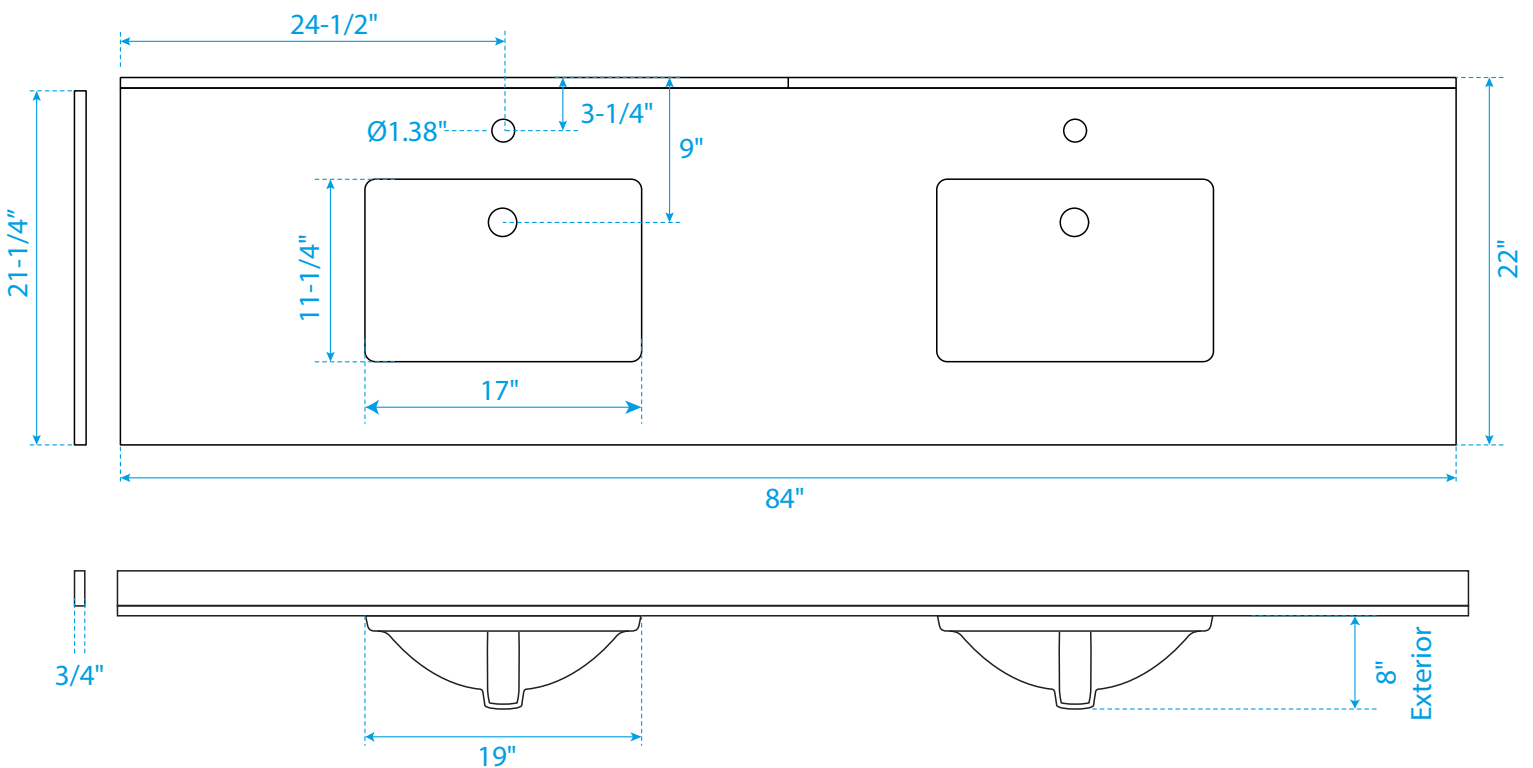

WYNDHAM COLLECTION

TOP VIEW OF VANITY CABINET

*Note: Due to high probability of breakage, the backsplash comes in two pieces, cut from the same piece. All measurements are $\pm 1/4"$.

WC-7171-84-DBL

WYNDHAM COLLECTION

Side splash is reversible.
 Note: Due to high probability of breakage, the backsplash comes in two pieces, cut from the same piece. All measurements are $\pm 1/4"$.

WC-VCA-84-DBL-TOP