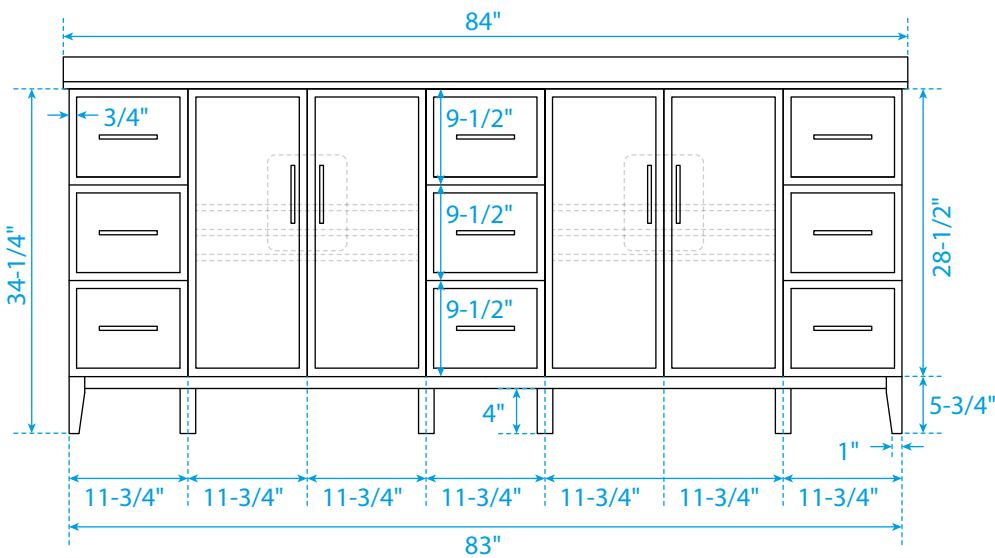

WYNDHAM COLLECTION

TOP VIEW OF VANITY CABINET

*Note: Due to high probability of breakage, the backsplash comes in two pieces, cut from the same piece. All measurements are $\pm 1/4"$.

WC-7171-84-DBL

WYNDHAM COLLECTION

Side splash is reversible.
 Note: Due to high probability of breakage, the backsplash comes in two pieces, cut from the same piece. All measurements are $\pm 1/4"$.

WC-VCA-84-DBL-TOP