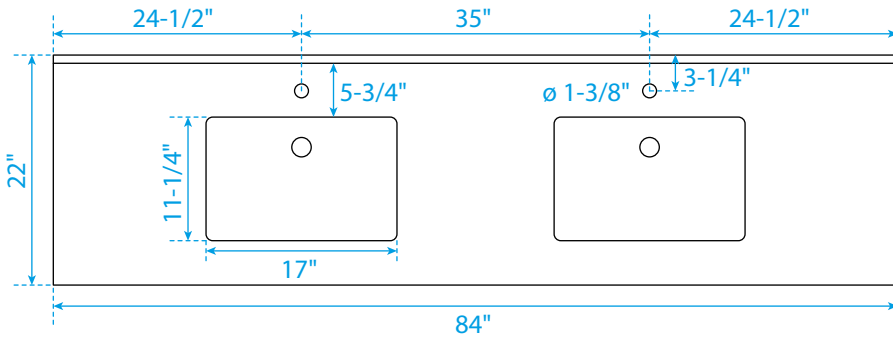

WYNDHAM COLLECTION

TOP VIEW OF VANITY CABINET

*Note: Due to high probability of breakage, the backsplash comes in two pieces, cut from the same piece. All measurements are $\pm 1/4"$.

WC-7171-84-DBL

WYNDHAM COLLECTION

Side splash is reversible.
 Note: Due to high probability of breakage, the backsplash comes in two pieces, cut from the same piece. All measurements are $\pm 1/4"$.

WC-VCA-84-DBL-TOP