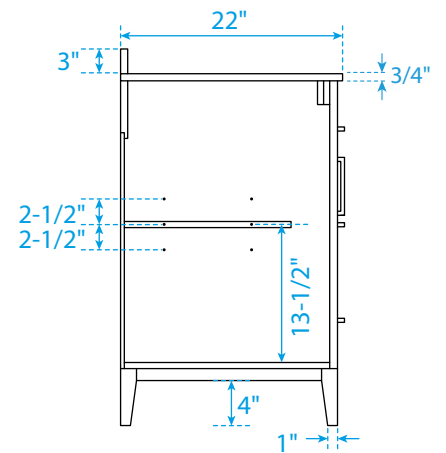

WYNDHAM COLLECTION

TOP VIEW OF VANITY CABINET

*Note: Due to high probability of breakage, the backsplash comes in two pieces, cut from the same piece. All measurements are $\pm 1/4"$.

WC-7171-84-DBL

WYNDHAM COLLECTION

Side splash is reversible.
 Note: Due to high probability of breakage, the backsplash comes in two pieces, cut from the same piece. All measurements are $\pm 1/4"$.

WC-VCA-84-DBL-TOP