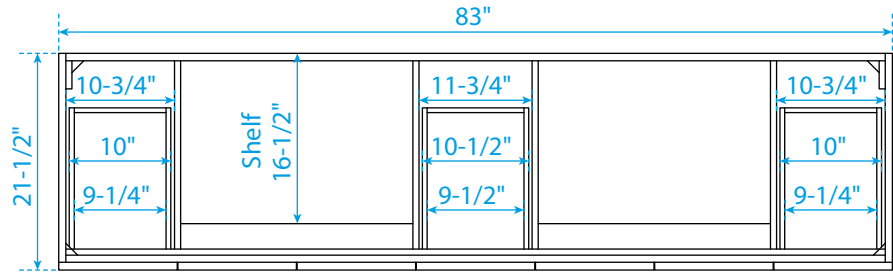

WYNDHAM COLLECTION

TOP VIEW OF VANITY CABINET

*Note: Due to high probability of breakage, the backsplash comes in two pieces, cut from the same piece. All measurements are $\pm 1/4"$.

WC-7171-84-DBL

WYNDHAM COLLECTION

Side splash is reversible.
 Note: Due to high probability of breakage, the backsplash comes in two pieces, cut from the same piece. All measurements are $\pm 1/4"$.

WC-VCA-84-DBL-TOP