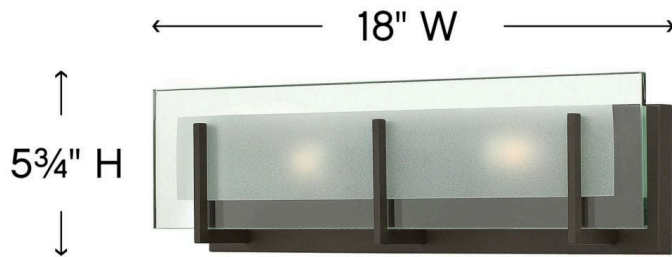

### TWO LIGHT VANITY

Latitude is contemporary and sleek, finding its true beauty in the minimalist design. The slim glass panel features rectangular etching while the subtle, split fork frames add understated architectural style.

DETAILS	
FINISH:	Oil Rubbed Bronze
MATERIAL:	Steel
GLASS:	Inside-Etched Clear Panel

DIMENSIONS	
WIDTH:	18"
HEIGHT:	5.5"
WEIGHT:	6lb
BACK PLATE:	17"W X 4.75"H
EXTENSION:	4"
TOP TO OUTLET:	3.25"

LIGHT SOURCE	
LIGHT SOURCE:	Socket
WATTAGE:	2-60w G-9 *Included
VOLTAGE:	120v

#### PRODUCT DETAILS:

- Mounting hardware is hidden on the backplate to ensure a clean silhouette
- This fixture must be installed with shades/glass facing up toward the ceiling.
- Suitable for use in damp locations as defined by NEC and CEC. Meets United States UL Underwriters Laboratories & CSA Canadian Standards Association Product Safety Standards
- Fixture is ADA compliant and adheres to the standards and guidelines listed by the Americans with Disabilities Act
- Bold lines and a clean, minimalist style creates a modern look
- Bold and robust dark bronze finish