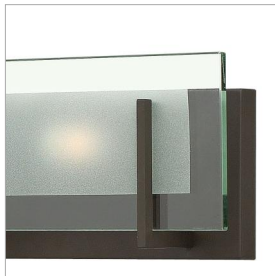

LATITUDE

5652OZ

TWO LIGHT VANITY

Latitude is contemporary and sleek, finding its true beauty in the minimalist design. The slim glass panel features rectangular etching while the subtle, split fork frames add understated architectural style.

DETAILS	
FINISH:	Oil Rubbed Bronze
MATERIAL:	Steel
GLASS:	Inside-Etched Clear Panel

DIMENSIONS	
WIDTH:	18"
HEIGHT:	5.5"
WEIGHT:	6lb
BACK PLATE:	17"W X 4.75"H
EXTENSION:	4"
TOP TO OUTLET:	3.25"

LIGHT SOURCE	
LIGHT SOURCE:	Socket
WATTAGE:	2-60w G-9 *Included
VOLTAGE:	120v

SHIPPING	
CARTON LENGTH:	20
CARTON WIDTH:	7.3
CARTON HEIGHT:	7.3
CARTON WEIGHT:	7

PRODUCT DETAILS:

- Mounting hardware is hidden on the backplate to ensure a clean silhouette
- This fixture must be installed with shades/glass facing up toward the ceiling.
- Suitable for use in damp locations as defined by NEC and CEC. Meets United States UL Underwriters Laboratories & CSA Canadian Standards Association Product Safety Standards
- Fixture is ADA compliant and adheres to the standards and guidelines listed by the Americans with Disabilities Act
- Bold lines and a clean, minimalist style creates a modern look
- Bold and robust dark bronze finish

HINKLEY

HINKLEY
33000 Pin Oak Parkway
Avon Lake, OH 44012

PHONE: (440) 653-5500
Toll Free: 1 (800) 446-5539

hinkley.com