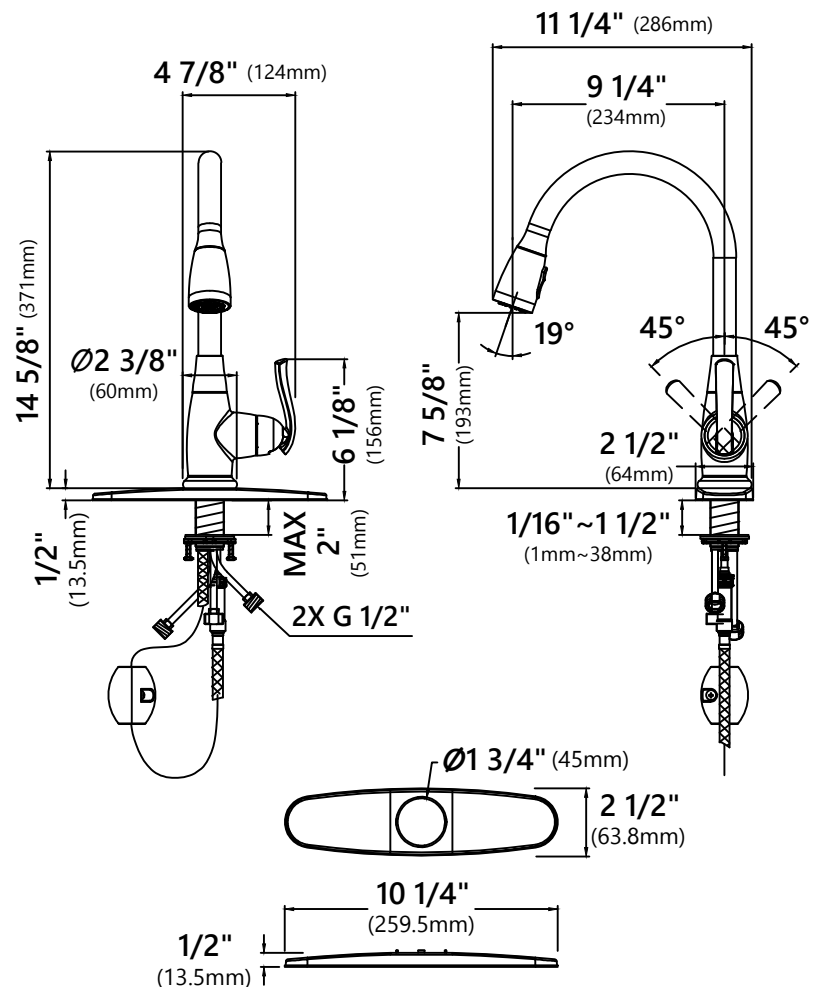

KPF-2230

Single Handle Pull Down Kitchen Faucet

Faucet Dimensions (without deck plate)

Overall Height: 14 5/8"

Overall Width: 4 7/8"

Spout Height: 7 5/8"

Spout Reach: 9 1/4"

*Deck Plate Dimensions

Overall Dimensions: 10 1/4" x 2 1/2" x 1/2"

Features

- Pull Down Faucet
- Metal Body
- ABS Sprayer
- Lead Free Brass Waterway
- 360° Swivel Spout
- Flow Rate: 1.8 gpm (6.8L/min) @ 60 psi
- Dual Function Sprayhead - Spray/Stream
- Easy Clean Silicone Nozzles
- Quick Weight
- Secure Docking
- 35mm Ceramic Cartridge
- 7 7/8" Hose Length
- Connections G 1/2"
- Max Countertop Thickness (without deck plate) 2"
- Max Countertop Thickness (with deck plate) 1 1/2"
- TPI of aerator in the Sprayer - M16.5*1

Accessories Included

- *Deck Plate
- Hex Wrench
- Weight

Available Finishes

- Chrome
- Oil Rubbed Bronze
- Satin Nickel

CODES/STANDARDS:

Product Certification

cUPC (ASME A112.18.1/CSA B125.1)

NSF/ANSI Standard 61 and 372 certified by IAPMO

EPA, DOE, ADA

NOTE: Some Kitchen Faucets that do not have a pull out or pull down sprayer may be connected to a portable dishwasher. Pull out and pull down faucets should never be connected to portable dishwashers because potential pressure fluctuations during washing cycles cause hose ruptures or leaks.

Warranty

Kraus Limited Lifetime Warranty

see website for details www.kraususa.com

Kraus USA Customer Service

1.800.775.0703 | customerservice@kraususa.com

* Optional Deck Plate