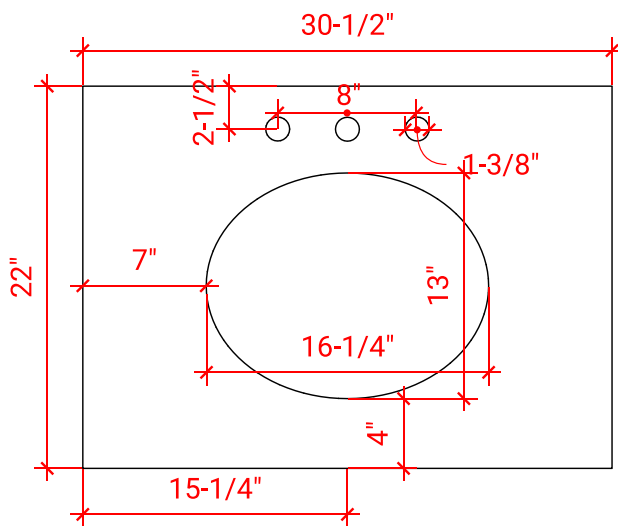

## BASE CABINET DIMENSIONS

30" W x 21.5" D x 34.5" H

## AVAILABLE COLORS

White    Grey    Midnight Blue

FRONT VIEW

SIDE VIEW

PLAN VIEW

OVERALL DIMENSIONS

30.5" W x 22" D x 0.75" H

COUNTERTOP OPTIONS

Carrara Marble  
CW2-031S-OVL-CT

FEATURES

- Solid countertop with mitered edges & seams
- Undermount white oval sink
- Pre-drilled for 8" widespread faucet

INCLUDED

- Countertop
- Matching Backsplash
- Oval Sink

COUNTERTOP PLAN VIEW

EDGE SIDE VIEW

THREE DIMENSIONAL COUNTERTOP VIEW