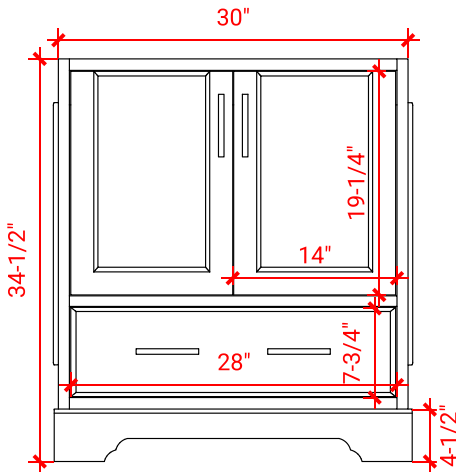

## BASE CABINET DIMENSIONS

30" W x 21.5" D x 34.5" H

## AVAILABLE COLORS

White    Grey    Midnight Blue

FRONT VIEW

SIDE VIEW

PLAN VIEW

OVERALL DIMENSIONS

30.5" W x 22" D x 0.75" H

COUNTERTOP OPTIONS