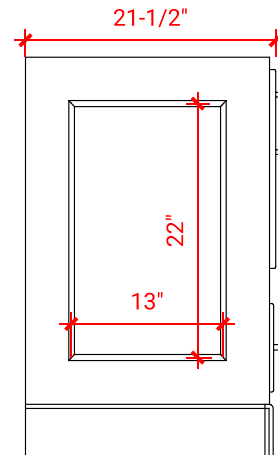

## BASE CABINET DIMENSIONS

30" W x 21.5" D x 34.5" H

## AVAILABLE COLORS

White    Grey    Midnight Blue

FRONT VIEW

SIDE VIEW

PLAN VIEW

OVERALL DIMENSIONS

30.5" W x 22" D x 0.75" H

COUNTERTOP OPTIONS

COUNTERTOP PLAN VIEW

EDGE SIDE VIEW

THREE DIMENSIONAL COUNTERTOP VIEW