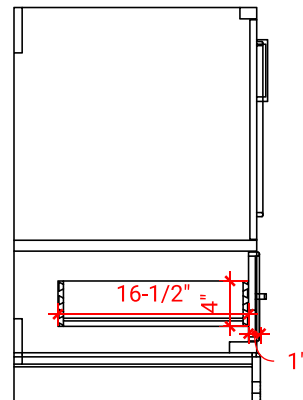

## BASE CABINET DIMENSIONS

30" W x 21.5" D x 34.5" H

## AVAILABLE COLORS

White    Grey    Midnight Blue

FRONT VIEW

SIDE VIEW

PLAN VIEW

OVERALL DIMENSIONS

30.5" W x 22" D x 0.75" H

COUNTERTOP OPTIONS

COUNTERTOP PLAN VIEW

EDGE SIDE VIEW

THREE DIMENSIONAL COUNTERTOP VIEW