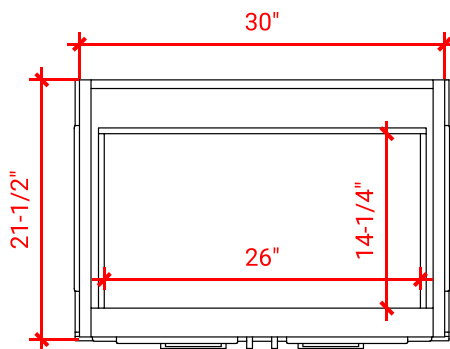

## BASE CABINET DIMENSIONS

30" W x 21.5" D x 34.5" H

## AVAILABLE COLORS

White    Grey    Midnight Blue

FRONT VIEW

SIDE VIEW

PLAN VIEW

OVERALL DIMENSIONS

30.5" W x 22" D x 0.75" H

COUNTERTOP OPTIONS

COUNTERTOP PLAN VIEW

EDGE SIDE VIEW

THREE DIMENSIONAL COUNTERTOP VIEW