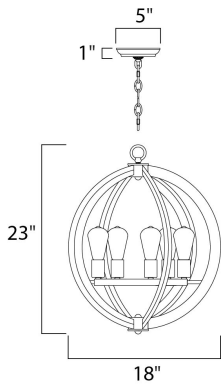

MEASUREMENTS

- DIMENSION : 18" L x 18" W x 23" H
- MAX OAH : 65" OAH
- CANOPY : 5" W x 1" H x 5" L
- HANGING WEIGHT : 11.68 lb

LAMPING

- INPUT VOLTAGE : 120V
- BULB : 5 x 60W Incandescent E26 Medium , 300W Total
- BULB INCLUDED : (Not Included)
- DIMMABLE : Yes