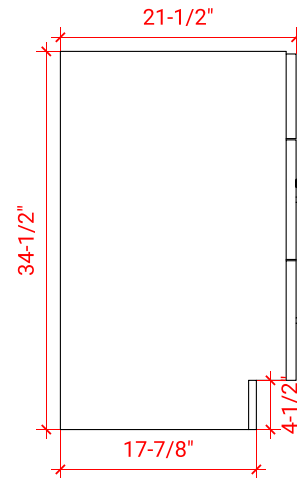

# HAMLET 43" CENTER SINK CABINET

## BASE CABINET DIMENSIONS

42" W x 21.5" D x 34.5" H

## AVAILABLE COLORS

White    Grey    Black

FRONT VIEW

SIDE VIEW

PLAN VIEW