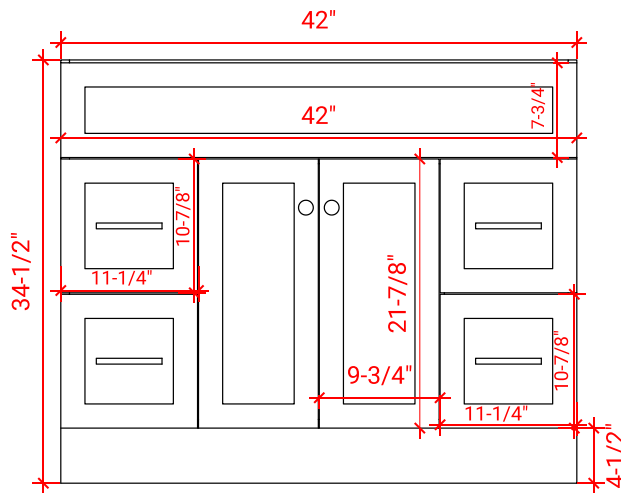

AVAILABLE COLORS

White   Grey   Black

FRONT VIEW