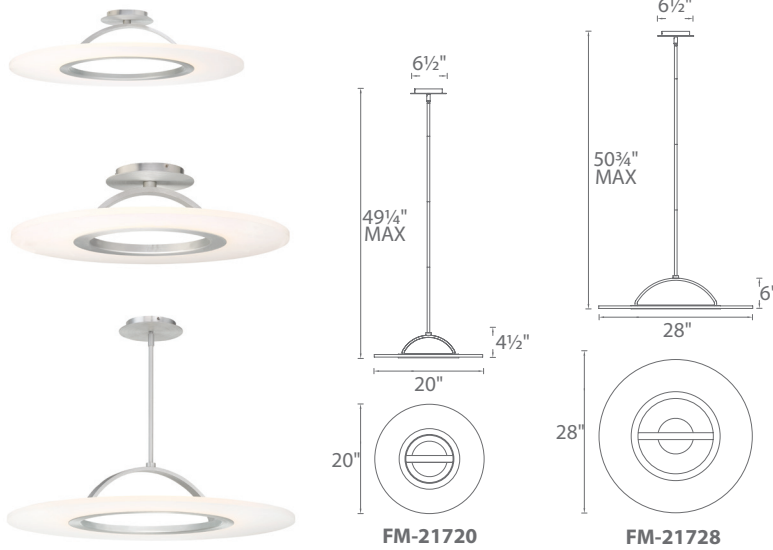

ELEKTRON – model: FM-217

dwelLED™ LED Pendant + Close-to-Ceiling Mount

WAC LIGHTING

Responsible Lighting®

Fixture Type:

Catalog Number:

Project:

Location:

PRODUCT DESCRIPTION

A uniquely versatile Flush Mount with an edge-lit acrylic diffuser and discretely hidden LED's capable of transforming before your very eyes into a pendant.

FEATURES

- Uniquely versatile fixture capable of transforming before your eyes
- Side lit acrylic diffuser with discretely hidden LEDs.
- Downrods can be removed to mount as a ceiling fixture or wall sconce
- Driver located in standard 4" junction box
- 10' of wire included to extend pendant up to a total of 120" max, three 12" and one 6" downrods included (additional downrods available)
- Universal driver (120V-220V-277V)
- Color Temp: 3000K
- CRI: 90
- Dimming: 100% - 0% ELV
- Rated Life: 36,000 hours
- Input: 120 - 277V

SPECIFICATIONS

Construction: Die cast Aluminum and White Acrylic Diffuser

Light Source: High output LED.

Finish: Brushed Aluminum (AL)

Standards: ETL & cETL damp location listed.

ORDER NUMBER

	Watt	Delivered Lumens	Finish
FM-21720	20"	20W	1315
FM-21728	28"	30W	1720