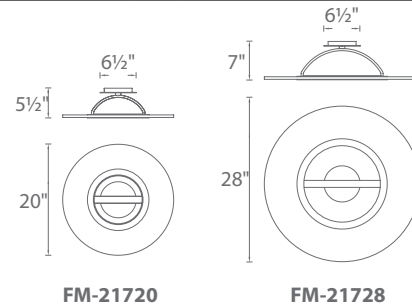

ELEKTRON – model: FM-217

dwelLED™ LED Pendant + Close-to-Ceiling Mount

WAC LIGHTING

Responsible Lighting®

Fixture Type:

Catalog Number:

Project:

Location:

PRODUCT DESCRIPTION

A uniquely versatile Flush Mount with an edge-lit acrylic diffuser and discretely hidden LED's capable of transforming before your very eyes into a pendant.

FEATURES

- Uniquely versatile fixture capable of transforming before your eyes
- Side lit acrylic diffuser with discretely hidden LEDs.
- Downrods can be removed to mount as a ceiling fixture or wall sconce
- Driver located in standard 4" junction box
- 10' of wire included to extend pendant up to a total of 120" max, three 12" and one 6" downrods included (additional downrods available)
- Universal driver (120V-220V-277V)
- Color Temp: 3000K
- CRI: 90
- Dimming: 100% - 0% ELV
- Rated Life: 36,000 hours
- Input: 120 - 277V

SPECIFICATIONS

Construction: Die cast Aluminum and White Acrylic Diffuser

Light Source: High output LED.

Finish: Brushed Aluminum (AL)

Standards: ETL & cETL damp location listed.

ORDER NUMBER

	Watt	Delivered Lumens	Finish
FM-21720	20"	20W	1315
FM-21728	28"	30W	1720