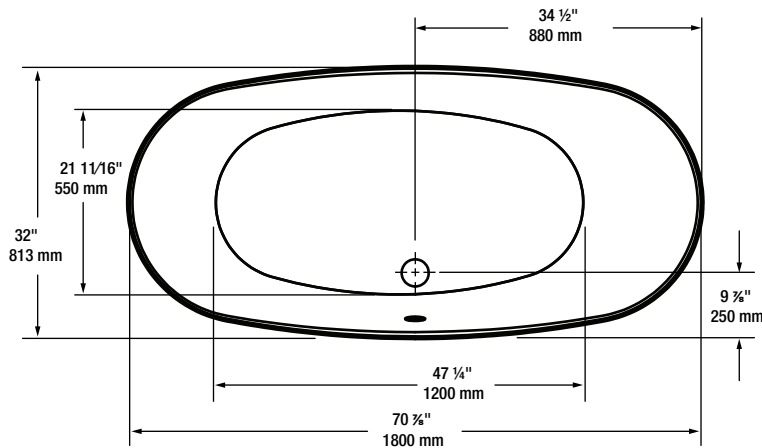

A&E Bath and Shower

6400A St. Jacques West
Montreal, QC, Canada
H4B 1T6
www.aebath.com

Model Modèle: Sequana NF

Freestanding bathtub *Baignoire autoportante*

TOP VIEW VUE DE DESSUS

FRONT VIEW VUE DE FACE

* Dimensions may vary +/- 1/4" (6mm) / Les dimensions peuvent varier de +/- 1/4" (6mm)

gallons to overflow /	59 gal.
packaging dimension /	74 x 35 x 24 in
approximated weight /	120 lbs
weight with water /	612 lbs
bathing well at sump /	47 x 22 in

Compliance Certifications:

Uniform Plumbing Code
National Plumbing Code of Canada
CSA B45.5-17/IAPMO Z124-2017

Integrated chrome linear overflow
Trop plein linéaire chrome intégré

CUPC certified
Certifié CUPC