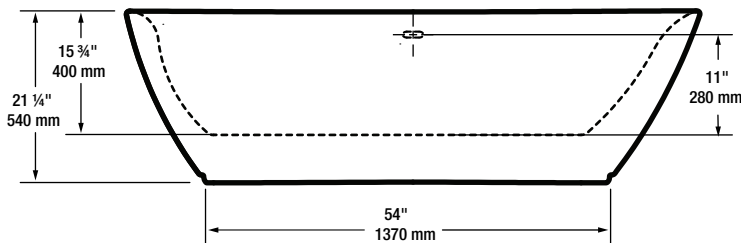

A&E Bath and Shower

6400A St. Jacques West
Montreal, QC, Canada
H4B 1T6
www.aebath.com

Model Modèle: Sequana NF

Freestanding bathtub *Baignoire autoportante*

TOP VIEW VUE DE DESSUS

FRONT VIEW VUE DE FACE

* Dimensions may vary +/- 1/4" (6mm) / Les dimensions peuvent varier de +/- 1/4" (6mm)

gallons to overflow /	59 gal.
packaging dimension /	74 x 35 x 24 in
approximated weight /	120 lbs
weight with water /	612 lbs
bathing well at sump /	47 x 22 in

Compliance Certifications:

Uniform Plumbing Code
National Plumbing Code of Canada
CSA B45.5-17/IAPMO Z124-2017