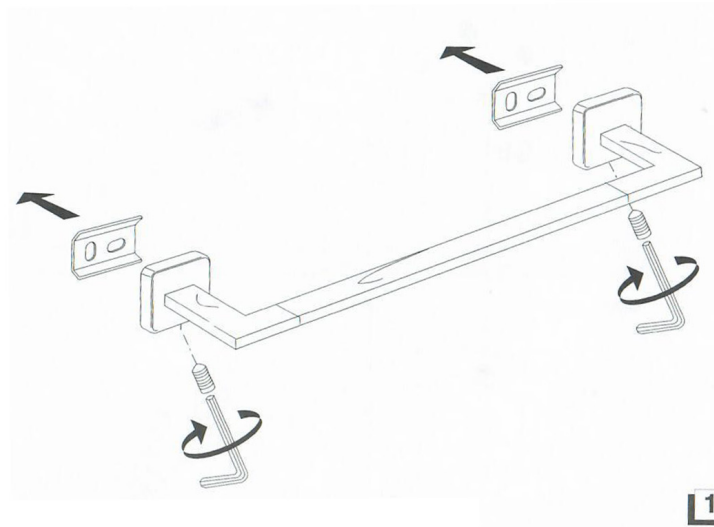

**Installation
Instructions**

**Model |
Dado Accessories**

Dimensions Metric
1 inch = 2.54 cm
1 inch = 25.4 mm

**WS[®]
BATH
COLLECTIONS**

1051 Lea Drive - Collegeville, PA 19426
Tel. 215 513 9400 - Fax 610 831 0215
www.ws bathcollections.com - info@ws bathcollections.com

Installation Instructions

**Installation
Instructions**

**Model |
Dado Accessories**

Dimensions Metric
1 inch = 2.54 cm
1 inch = 25.4 mm

WS[®]
**BATH
COLLECTIONS**

1051 Lea Drive - Collegeville, PA 19426
Tel. 215 513 9400 - Fax 610 831 0215
www.ws bathcollections.com - info@ws bathcollections.com

**Installation
Instructions**

**Model |
Dado Accessories**

Dimensions Metric
1 inch = 2.54 cm
1 inch = 25.4 mm

WS[®]
**BATH
COLLECTIONS**

1051 Lea Drive - Collegeville, PA 19426
Tel. 215 513 9400 - Fax 610 831 0215
www.ws bathcollections.com - info@ws bathcollections.com