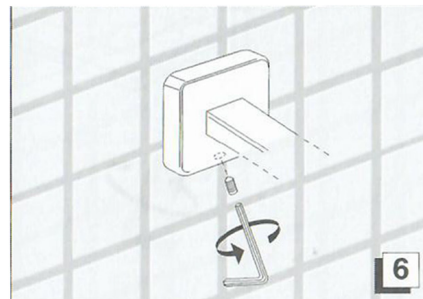

**Installation
Instructions**

**Model |
Dado Accessories**

Dimensions Metric
1 inch = 2.54 cm
1 inch = 25.4 mm

**WS[®]
BATH
COLLECTIONS**

1051 Lea Drive - Collegeville, PA 19426
Tel. 215 513 9400 - Fax 610 831 0215
www.ws bathcollections.com - info@ws bathcollections.com

Installation Instructions

**Installation
Instructions**

**Model |
Dado Accessories**

Dimensions Metric
1 inch = 2.54 cm
1 inch = 25.4 mm

WS[®]
**BATH
COLLECTIONS**

1051 Lea Drive - Collegeville, PA 19426
Tel. 215 513 9400 - Fax 610 831 0215
www.ws bathcollections.com - info@ws bathcollections.com

**Installation
Instructions**

**Model |
Dado Accessories**

Dimensions Metric
1 inch = 2.54 cm
1 inch = 25.4 mm

WS[®]
**BATH
COLLECTIONS**

1051 Lea Drive - Collegeville, PA 19426
Tel. 215 513 9400 - Fax 610 831 0215
www.ws bathcollections.com - info@ws bathcollections.com