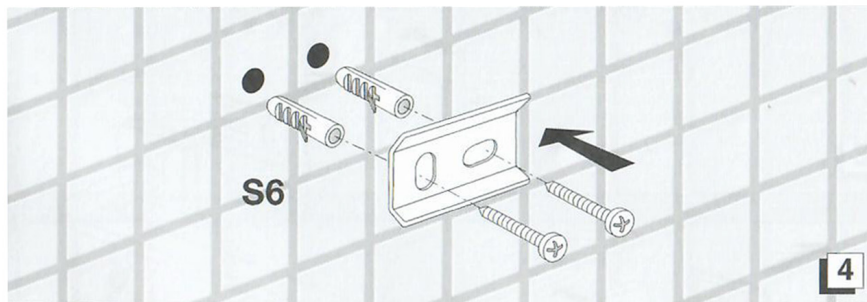

**Installation
Instructions**

**Model |
Dado Accessories**

Dimensions Metric
1 inch = 2.54 cm
1 inch = 25.4 mm

**WS[®]
BATH
COLLECTIONS**

1051 Lea Drive - Collegeville, PA 19426
Tel. 215 513 9400 - Fax 610 831 0215
www.ws bathcollections.com - info@ws bathcollections.com

Installation Instructions

**Installation
Instructions**

**Model |
Dado Accessories**

Dimensions Metric
1 inch = 2.54 cm
1 inch = 25.4 mm

WS[®]
**BATH
COLLECTIONS**

1051 Lea Drive - Collegeville, PA 19426
Tel. 215 513 9400 - Fax 610 831 0215
www.ws bathcollections.com - info@ws bathcollections.com

**Installation
Instructions**

**Model |
Dado Accessories**

Dimensions Metric
1 inch = 2.54 cm
1 inch = 25.4 mm

WS[®]
**BATH
COLLECTIONS**

1051 Lea Drive - Collegeville, PA 19426
Tel. 215 513 9400 - Fax 610 831 0215
www.ws bathcollections.com - info@ws bathcollections.com