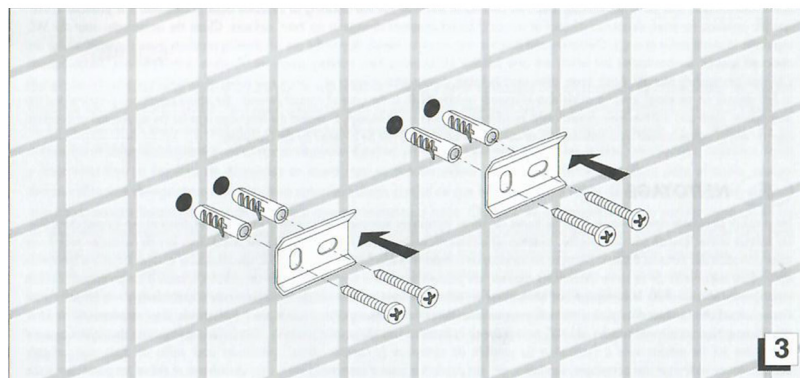

**Installation
Instructions**

**Model |
Dado Accessories**

Dimensions Metric
1 inch = 2.54 cm
1 inch = 25.4 mm

**WS[®]
BATH
COLLECTIONS**

1051 Lea Drive - Collegeville, PA 19426
Tel. 215 513 9400 - Fax 610 831 0215
www.ws bathcollections.com - info@ws bathcollections.com

Installation Instructions

**Installation
Instructions**

**Model |
Dado Accessories**

Dimensions Metric
1 inch = 2.54 cm
1 inch = 25.4 mm

WS[®]
**BATH
COLLECTIONS**

1051 Lea Drive - Collegeville, PA 19426
Tel. 215 513 9400 - Fax 610 831 0215
www.ws bathcollections.com - info@ws bathcollections.com

**Installation
Instructions**

**Model |
Dado Accessories**

Dimensions Metric
1 inch = 2.54 cm
1 inch = 25.4 mm

WS[®]
**BATH
COLLECTIONS**

1051 Lea Drive - Collegeville, PA 19426
Tel. 215 513 9400 - Fax 610 831 0215
www.ws bathcollections.com - info@ws bathcollections.com