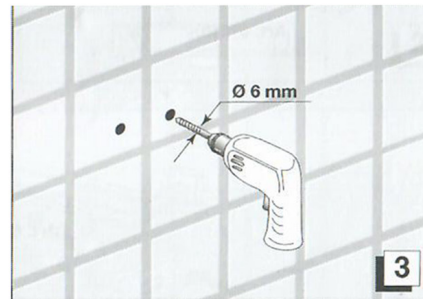

**Installation
Instructions**

**Model |
Dado Accessories**

Dimensions Metric
1 inch = 2.54 cm
1 inch = 25.4 mm

**WS[®]
BATH
COLLECTIONS**

1051 Lea Drive - Collegeville, PA 19426
Tel. 215 513 9400 - Fax 610 831 0215
www.ws bathcollections.com - info@ws bathcollections.com

Installation Instructions

**Installation
Instructions**

**Model |
Dado Accessories**

Dimensions Metric
1 inch = 2.54 cm
1 inch = 25.4 mm

WS[®]
**BATH
COLLECTIONS**

1051 Lea Drive - Collegeville, PA 19426
Tel. 215 513 9400 - Fax 610 831 0215
www.ws bathcollections.com - info@ws bathcollections.com

**Installation
Instructions**

**Model |
Dado Accessories**

Dimensions Metric
1 inch = 2.54 cm
1 inch = 25.4 mm

WS[®]
**BATH
COLLECTIONS**

1051 Lea Drive - Collegeville, PA 19426
Tel. 215 513 9400 - Fax 610 831 0215
www.ws bathcollections.com - info@ws bathcollections.com