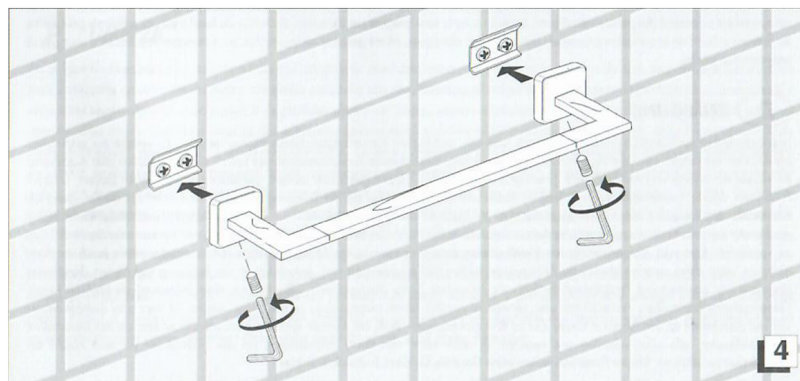

**Installation
Instructions**

**Model |
Dado Accessories**

Dimensions Metric
1 inch = 2.54 cm
1 inch = 25.4 mm

**WS[®]
BATH
COLLECTIONS**

1051 Lea Drive - Collegeville, PA 19426
Tel. 215 513 9400 - Fax 610 831 0215
www.ws bathcollections.com - info@ws bathcollections.com

Installation Instructions

**Installation
Instructions**

**Model |
Dado Accessories**

Dimensions Metric
1 inch = 2.54 cm
1 inch = 25.4 mm

WS[®]
**BATH
COLLECTIONS**

1051 Lea Drive - Collegeville, PA 19426
Tel. 215 513 9400 - Fax 610 831 0215
www.ws bathcollections.com - info@ws bathcollections.com

**Installation
Instructions**

**Model |
Dado Accessories**

Dimensions Metric
1 inch = 2.54 cm
1 inch = 25.4 mm

WS[®]
**BATH
COLLECTIONS**

1051 Lea Drive - Collegeville, PA 19426
Tel. 215 513 9400 - Fax 610 831 0215
www.ws bathcollections.com - info@ws bathcollections.com