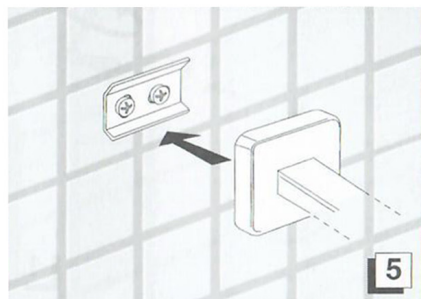

**Installation
Instructions**

**Model |
Dado Accessories**

Dimensions Metric
1 inch = 2.54 cm
1 inch = 25.4 mm

**WS[®]
BATH
COLLECTIONS**

1051 Lea Drive - Collegeville, PA 19426
Tel. 215 513 9400 - Fax 610 831 0215
www.ws bathcollections.com - info@ws bathcollections.com

Installation Instructions

**Installation
Instructions**

**Model |
Dado Accessories**

Dimensions Metric
1 inch = 2.54 cm
1 inch = 25.4 mm

WS[®]
**BATH
COLLECTIONS**

1051 Lea Drive - Collegeville, PA 19426
Tel. 215 513 9400 - Fax 610 831 0215
www.ws bathcollections.com - info@ws bathcollections.com

**Installation
Instructions**

**Model |
Dado Accessories**

Dimensions Metric
1 inch = 2.54 cm
1 inch = 25.4 mm

WS[®]
**BATH
COLLECTIONS**

1051 Lea Drive - Collegeville, PA 19426
Tel. 215 513 9400 - Fax 610 831 0215
www.ws bathcollections.com - info@ws bathcollections.com