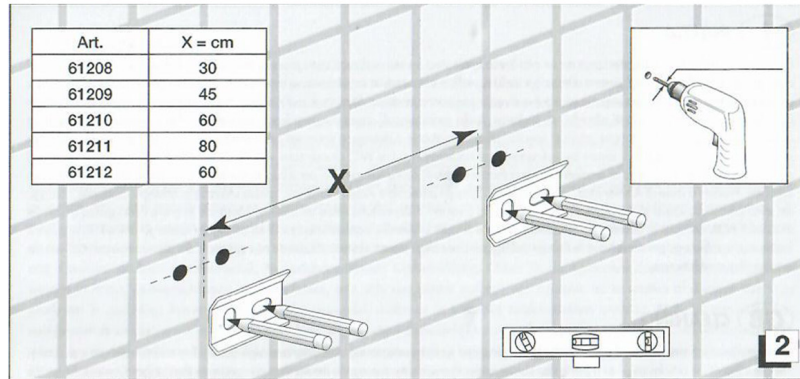

**Installation
Instructions**

**Model |
Dado Accessories**

Dimensions Metric
1 inch = 2.54 cm
1 inch = 25.4 mm

**WS[®]
BATH
COLLECTIONS**

1051 Lea Drive - Collegeville, PA 19426
Tel. 215 513 9400 - Fax 610 831 0215
www.ws bathcollections.com - info@ws bathcollections.com

Installation Instructions

**Installation
Instructions**

**Model |
Dado Accessories**

Dimensions Metric
1 inch = 2.54 cm
1 inch = 25.4 mm

WS[®]
**BATH
COLLECTIONS**

1051 Lea Drive - Collegeville, PA 19426
Tel. 215 513 9400 - Fax 610 831 0215
www.ws bathcollections.com - info@ws bathcollections.com

**Installation
Instructions**

**Model |
Dado Accessories**

Dimensions Metric
1 inch = 2.54 cm
1 inch = 25.4 mm

WS[®]
**BATH
COLLECTIONS**

1051 Lea Drive - Collegeville, PA 19426
Tel. 215 513 9400 - Fax 610 831 0215
www.ws bathcollections.com - info@ws bathcollections.com