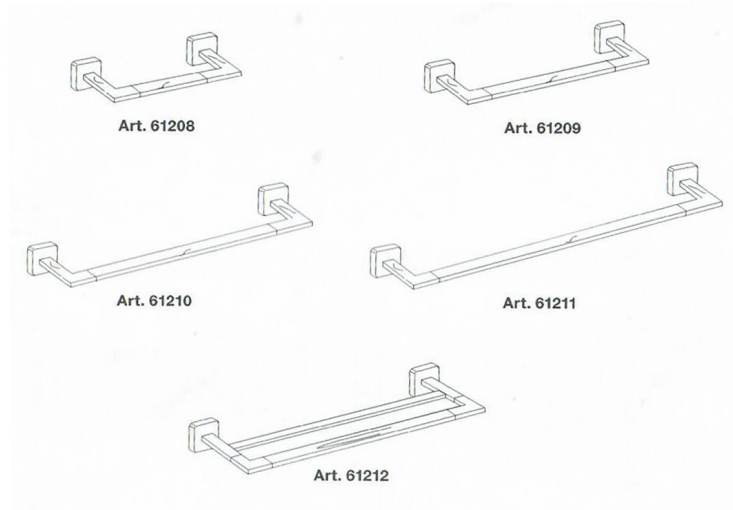

**Installation
Instructions**

**Model |
Dado Accessories**

Dimensions Metric
1 inch = 2.54 cm
1 inch = 25.4 mm

**WS[®]
BATH
COLLECTIONS**

1051 Lea Drive - Collegeville, PA 19426
Tel. 215 513 9400 - Fax 610 831 0215
www.ws bathcollections.com - info@ws bathcollections.com

Installation Instructions

**Installation
Instructions**

**Model |
Dado Accessories**

Dimensions Metric
1 inch = 2.54 cm
1 inch = 25.4 mm

WS[®]
**BATH
COLLECTIONS**

1051 Lea Drive - Collegeville, PA 19426
Tel. 215 513 9400 - Fax 610 831 0215
www.ws bathcollections.com - info@ws bathcollections.com

**Installation
Instructions**

**Model |
Dado Accessories**

Dimensions Metric
1 inch = 2.54 cm
1 inch = 25.4 mm

WS[®]
**BATH
COLLECTIONS**

1051 Lea Drive - Collegeville, PA 19426
Tel. 215 513 9400 - Fax 610 831 0215
www.ws bathcollections.com - info@ws bathcollections.com