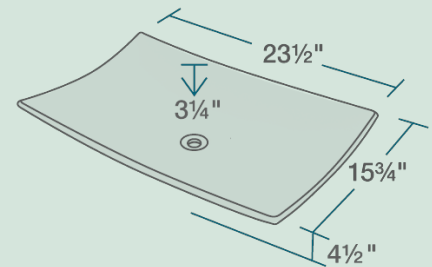

23 1/2" x 15 3/4" x 4 1/2"  
 Vessel Installation  
 True Vitreous China  
 No Hardware Needed  
 Limited Lifetime Warranty