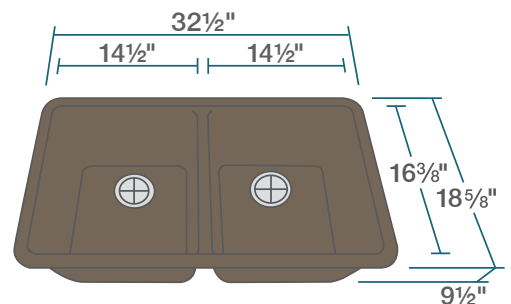

DIMENSIONS

www.renesinks.com
872.241.0016
sales@renesinks.com