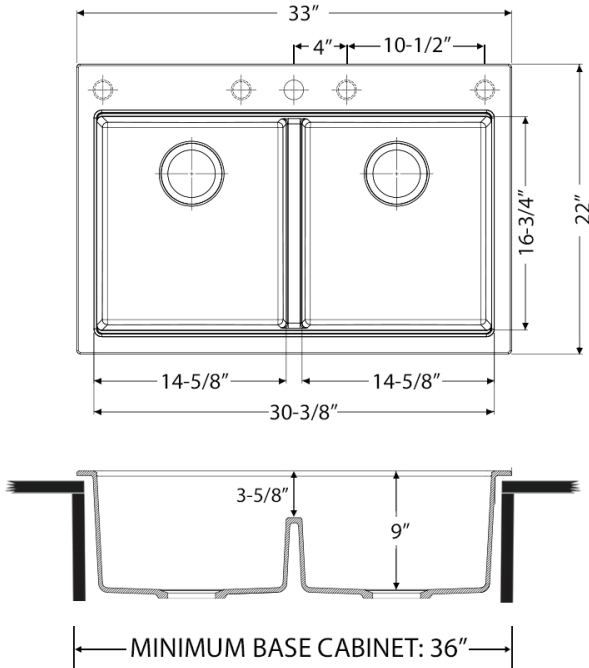

OPTIONAL ACCESSORIES (SOLD SEPARATELY)

DIMENSIONS

cUPC certified by IAPMO
to meet US and Canada
plumbing standards.

**SCAN TO REGISTER
YOUR WARRANTY**

or visit
ruvati.com/register

RUVATI USA
www.ruvati.com

Phone: 1.855.478.8284
Email: support@ruvati.com