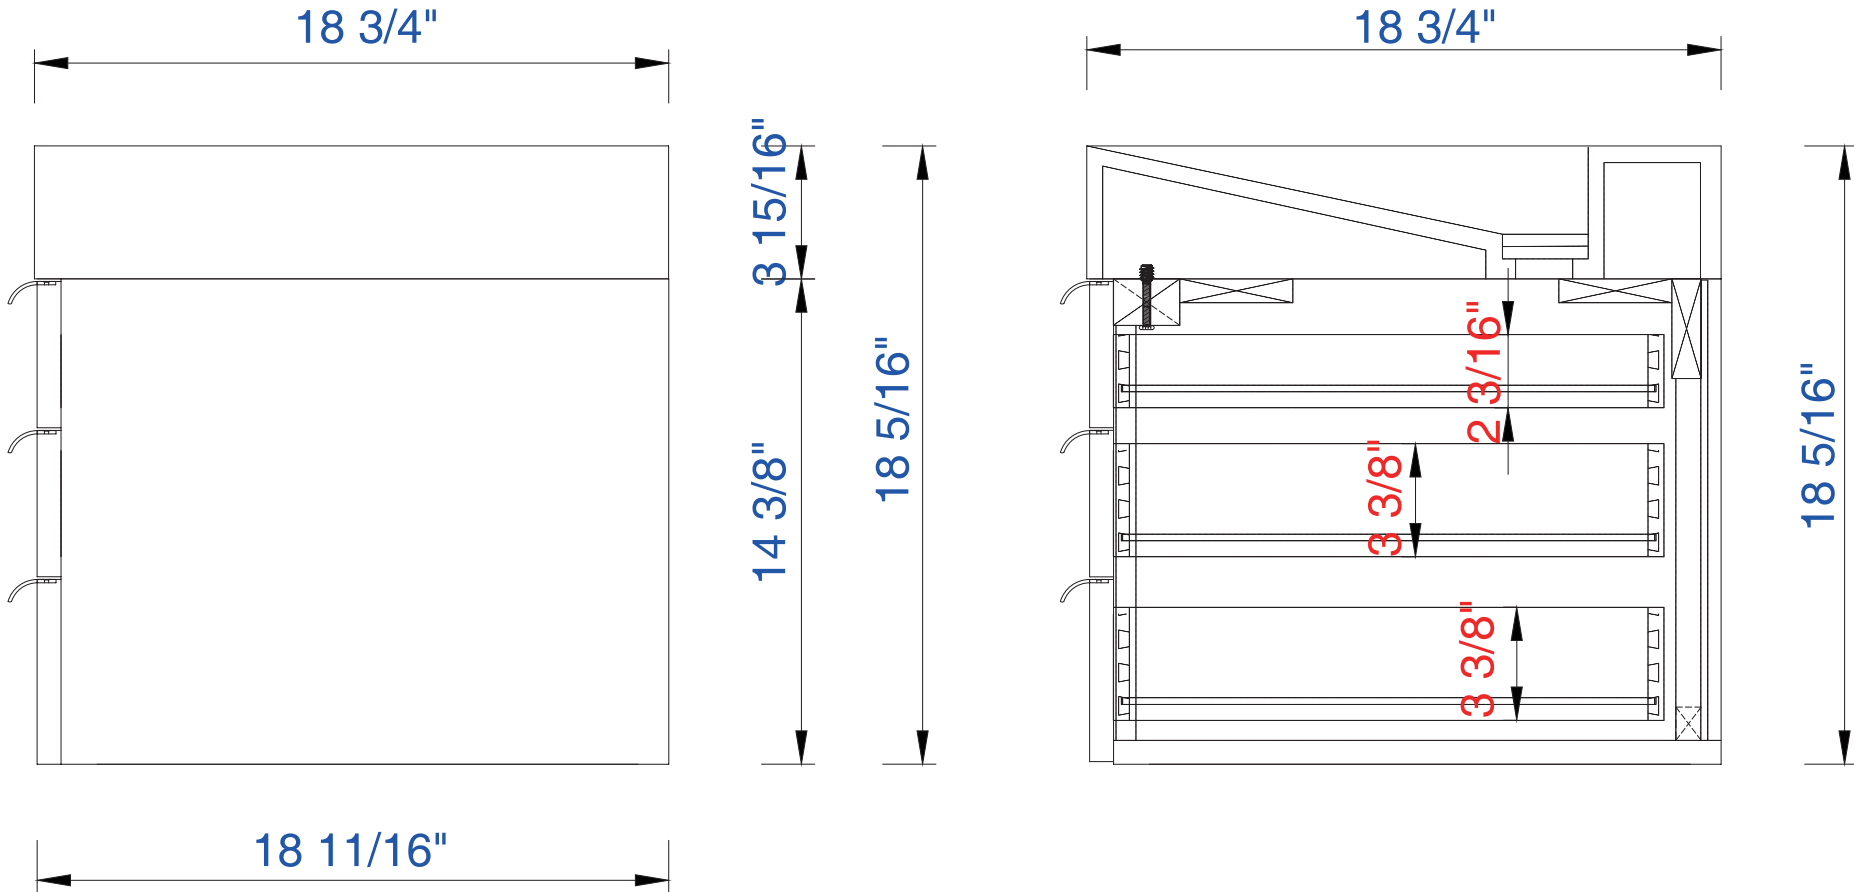

72"

Item Number:

- 389-V72-AGR-A
- 389-V72-CFO-A
- 389-V72-GW-A
- 389-V72-LTO-A

JAMES MARTIN

VANITIES™

Mercer Island 72" Cabinet

Diagrams with Dimensions  
page 03 of 03

NOTE ONE: Countertop with integrated sink is shown on this cabinet

NOTE TWO: This vanity does not have a Backsplash

1829mm

Item Number:

- 389-V72-AGR-A
- 389-V72-CFO-A
- 389-V72-GW-A
- 389-V72-LTO-A

JAMES MARTIN

VANITIES™

Mercer Island 1829mm Cabinet

Diagrams with Dimensions  
page 01 of 03

NOTE ONE: Countertop with integrated sink is shown on this cabinet

NOTE TWO: This vanity does not have a Backsplash

1842mm

Item Number:  
CS-S378D-GW  
CS-S378D-DGG

JAMES MARTIN

VANITIES™

M-Series 1842mm Double Basin  
Two Integrated Rectangular Sinks  
Diagrams with Dimensions  
page 01 of 01

1829mm

Item Number:

- 389-V72-AGR-A
- 389-V72-CFO-A
- 389-V72-GW-A
- 389-V72-LTO-A

JAMES MARTIN

VANITIES™

Mercer Island 1829mm Cabinet

Diagrams with Dimensions  
page 03 of 03

NOTE ONE: Countertop with integrated sink is shown on this cabinet