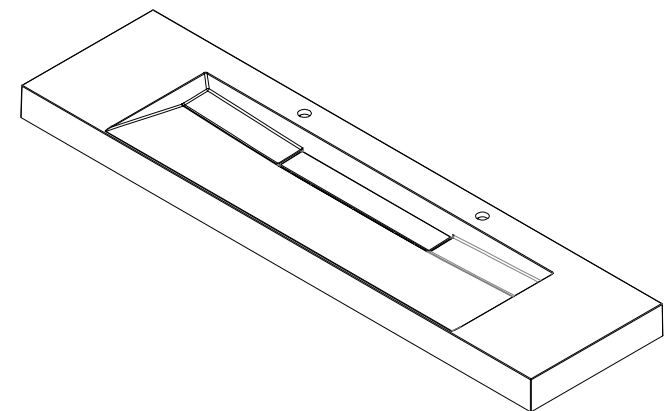

72"

Item Number:

- 389-V72-AGR-A
- 389-V72-CFO-A
- 389-V72-GW-A
- 389-V72-LTO-A

JAMES MARTIN

VANITIES™

Mercer Island 72" Cabinet

Diagrams with Dimensions  
page 01 of 03

NOTE ONE: Countertop with integrated sink is shown on this cabinet

NOTE TWO: This vanity does not have a Backsplash

72"D

Item Number:  
CS-S378D-GW  
CS-S378D-DGG

JAMES MARTIN

VANITIES™

M-Series 72" Double Basin  
Two Integrated Rectangular Sinks  
Diagrams with Dimensions  
page 01 of 01

72"

Item Number:

- 389-V72-AGR-A
- 389-V72-CFO-A
- 389-V72-GW-A
- 389-V72-LTO-A

JAMES MARTIN

VANITIES™

Mercer Island 72" Cabinet

Diagrams with Dimensions  
page 03 of 03

NOTE ONE: Countertop with integrated sink is shown on this cabinet

NOTE ONE: Countertop with integrated sink is shown on this cabinet

NOTE TWO: This vanity does not have a Backsplash

1842mm

Item Number:  
CS-S378D-GW  
CS-S378D-DGG

JAMES MARTIN

VANITIES™

M-Series 1842mm Double Basin  
Two Integrated Rectangular Sinks  
Diagrams with Dimensions  
page 01 of 01