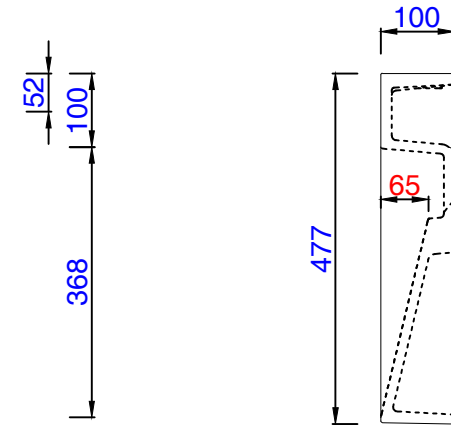

72"

Item Number:

- 389-V72-AGR-A
- 389-V72-CFO-A
- 389-V72-GW-A
- 389-V72-LTO-A

JAMES MARTIN

VANITIES™

Mercer Island 72" Cabinet

Diagrams with Dimensions  
page 03 of 03

NOTE ONE: Countertop with integrated sink is shown on this cabinet

NOTE TWO: This vanity does not have a Backsplash

1829mm

Item Number:

- 389-V72-AGR-A
- 389-V72-CFO-A
- 389-V72-GW-A
- 389-V72-LTO-A

JAMES MARTIN

VANITIES™

Mercer Island 1829mm Cabinet

Diagrams with Dimensions  
page 01 of 03

NOTE ONE: Countertop with integrated sink is shown on this cabinet

NOTE TWO: This vanity does not have a Backsplash

1842mm

Item Number:  
CS-S378D-GW  
CS-S378D-DGG

JAMES MARTIN

VANITIES™

M-Series 1842mm Double Basin  
Two Integrated Rectangular Sinks  
Diagrams with Dimensions  
page 01 of 01

1829mm

Item Number:

- 389-V72-AGR-A
- 389-V72-CFO-A
- 389-V72-GW-A
- 389-V72-LTO-A

JAMES MARTIN

VANITIES™

Mercer Island 1829mm Cabinet

Diagrams with Dimensions  
page 03 of 03

NOTE ONE: Countertop with integrated sink is shown on this cabinet