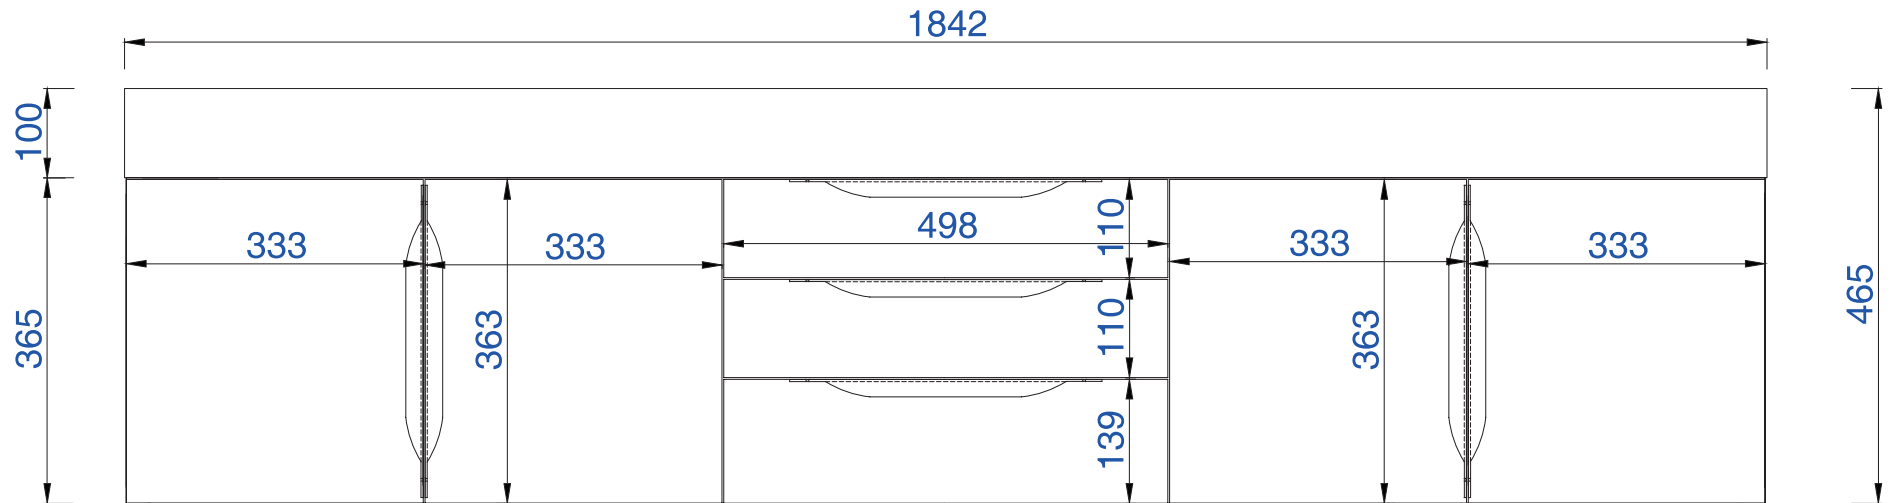

NOTE TWO: This vanity does not have a Backsplash

72"D

Item Number:  
CS-S378D-GW  
CS-S378D-DGG

JAMES MARTIN

VANITIES™

M-Series 72" Double Basin  
Two Integrated Rectangular Sinks  
Diagrams with Dimensions  
page 01 of 01

NOTE TWO: This vanity does not have a Backsplash

1829mm

Item Number:

- 389-V72-AGR-A
- 389-V72-CFO-A
- 389-V72-GW-A
- 389-V72-LTO-A

JAMES MARTIN

VANITIES™

Mercer Island 1829mm Cabinet

Diagrams with Dimensions  
page 01 of 03

NOTE ONE: Countertop with integrated sink is shown on this cabinet

NOTE TWO: This vanity does not have a Backsplash

1842mm

Item Number:  
CS-S378D-GW  
CS-S378D-DGG

JAMES MARTIN

VANITIES™

M-Series 1842mm Double Basin  
Two Integrated Rectangular Sinks  
Diagrams with Dimensions  
page 01 of 01

1829mm

Item Number:

- 389-V72-AGR-A
- 389-V72-CFO-A
- 389-V72-GW-A
- 389-V72-LTO-A

JAMES MARTIN

VANITIES™

Mercer Island 1829mm Cabinet

Diagrams with Dimensions  
page 03 of 03

NOTE ONE: Countertop with integrated sink is shown on this cabinet