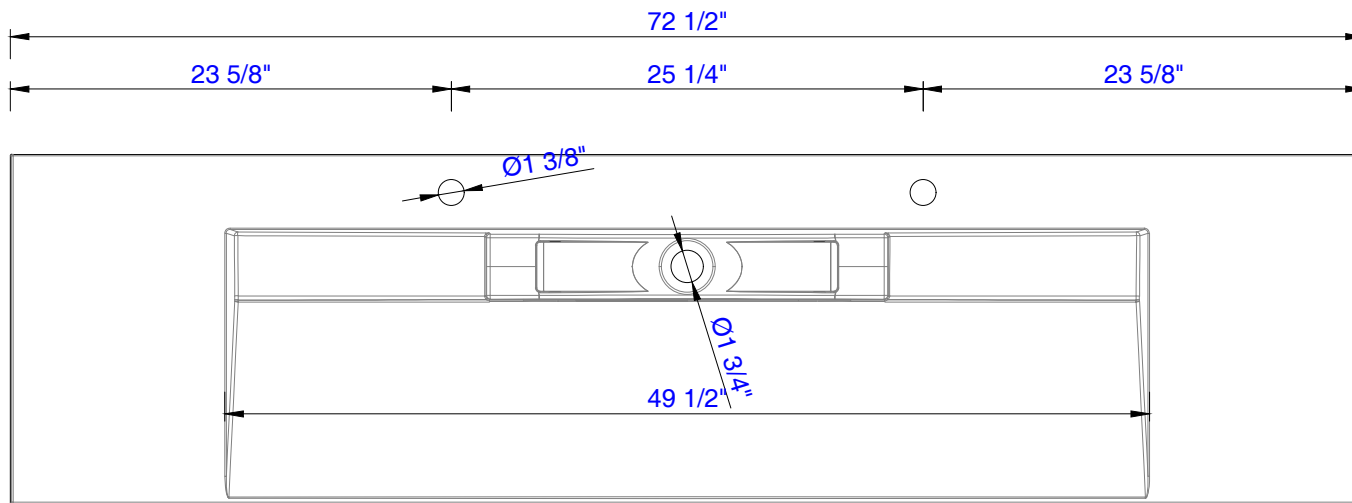

NOTE TWO: This vanity does not have a Backsplash

72"D

Item Number:  
CS-S378D-GW  
CS-S378D-DGG

JAMES MARTIN

VANITIES™

M-Series 72" Double Basin  
Two Integrated Rectangular Sinks  
Diagrams with Dimensions  
page 01 of 01

72"

Item Number:

- 389-V72-AGR-A
- 389-V72-CFO-A
- 389-V72-GW-A
- 389-V72-LTO-A

JAMES MARTIN

VANITIES™

Mercer Island 72" Cabinet

Diagrams with Dimensions  
page 03 of 03

NOTE ONE: Countertop with integrated sink is shown on this cabinet

NOTE ONE: Countertop with integrated sink is shown on this cabinet

NOTE TWO: This vanity does not have a Backsplash

1842mm

Item Number:  
CS-S378D-GW  
CS-S378D-DGG

JAMES MARTIN

VANITIES™

M-Series 1842mm Double Basin  
Two Integrated Rectangular Sinks  
Diagrams with Dimensions  
page 01 of 01

1829mm

Item Number:

- 389-V72-AGR-A
- 389-V72-CFO-A
- 389-V72-GW-A
- 389-V72-LTO-A

JAMES MARTIN

VANITIES™

Mercer Island 1829mm Cabinet

Diagrams with Dimensions  
page 03 of 03

NOTE ONE: Countertop with integrated sink is shown on this cabinet