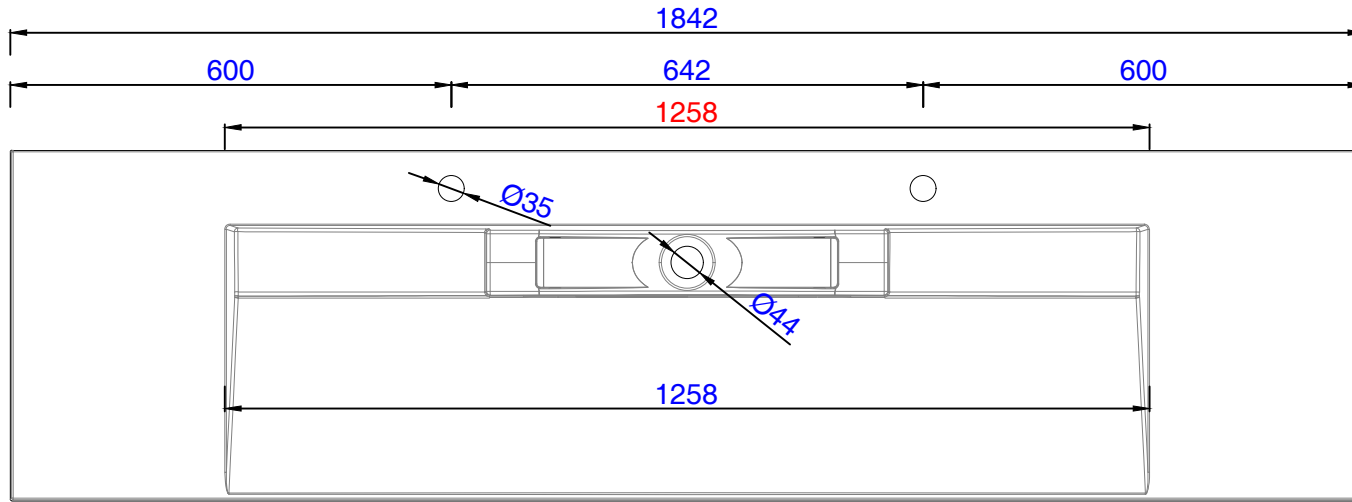

72"

Item Number:

- 389-V72-AGR-A
- 389-V72-CFO-A
- 389-V72-GW-A
- 389-V72-LTO-A

JAMES MARTIN

VANITIES™

Mercer Island 72" Cabinet

Diagrams with Dimensions  
page 03 of 03

NOTE ONE: Countertop with integrated sink is shown on this cabinet

NOTE TWO: This vanity does not have a Backsplash

1829mm

Item Number:

- 389-V72-AGR-A
- 389-V72-CFO-A
- 389-V72-GW-A
- 389-V72-LTO-A

JAMES MARTIN

VANITIES™

Mercer Island 1829mm Cabinet

Diagrams with Dimensions  
page 01 of 03

NOTE ONE: Countertop with integrated sink is shown on this cabinet

NOTE TWO: This vanity does not have a Backsplash

1842mm

Item Number:  
CS-S378D-GW  
CS-S378D-DGG

JAMES MARTIN

VANITIES™

M-Series 1842mm Double Basin  
Two Integrated Rectangular Sinks  
Diagrams with Dimensions  
page 01 of 01

1829mm

Item Number:

- 389-V72-AGR-A
- 389-V72-CFO-A
- 389-V72-GW-A
- 389-V72-LTO-A

JAMES MARTIN

VANITIES™

Mercer Island 1829mm Cabinet

Diagrams with Dimensions  
page 03 of 03

NOTE ONE: Countertop with integrated sink is shown on this cabinet