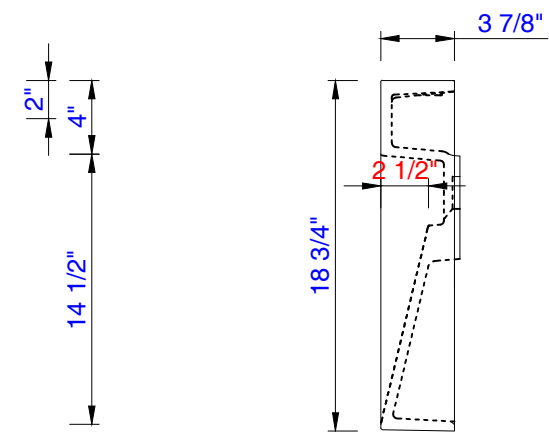

72"

Item Number:

- 389-V72-AGR-A
- 389-V72-CFO-A
- 389-V72-GW-A
- 389-V72-LTO-A

JAMES MARTIN

VANITIES™

Mercer Island 72" Cabinet

Diagrams with Dimensions  
page 01 of 03

NOTE ONE: Countertop with integrated sink is shown on this cabinet

72"

Item Number:

- 389-V72-AGR-A
- 389-V72-CFO-A
- 389-V72-GW-A
- 389-V72-LTO-A

JAMES MARTIN

VANITIES™

Mercer Island 72" Cabinet

Diagrams with Dimensions  
page 03 of 03

NOTE ONE: Countertop with integrated sink is shown on this cabinet

NOTE ONE: Countertop with integrated sink is shown on this cabinet

NOTE TWO: This vanity does not have a Backsplash

1842mm

Item Number:  
CS-S378D-GW  
CS-S378D-DGG

JAMES MARTIN

VANITIES™

M-Series 1842mm Double Basin  
Two Integrated Rectangular Sinks  
Diagrams with Dimensions  
page 01 of 01

1829mm

Item Number:

- 389-V72-AGR-A
- 389-V72-CFO-A
- 389-V72-GW-A
- 389-V72-LTO-A

JAMES MARTIN

VANITIES™

Mercer Island 1829mm Cabinet

Diagrams with Dimensions  
page 03 of 03

NOTE ONE: Countertop with integrated sink is shown on this cabinet