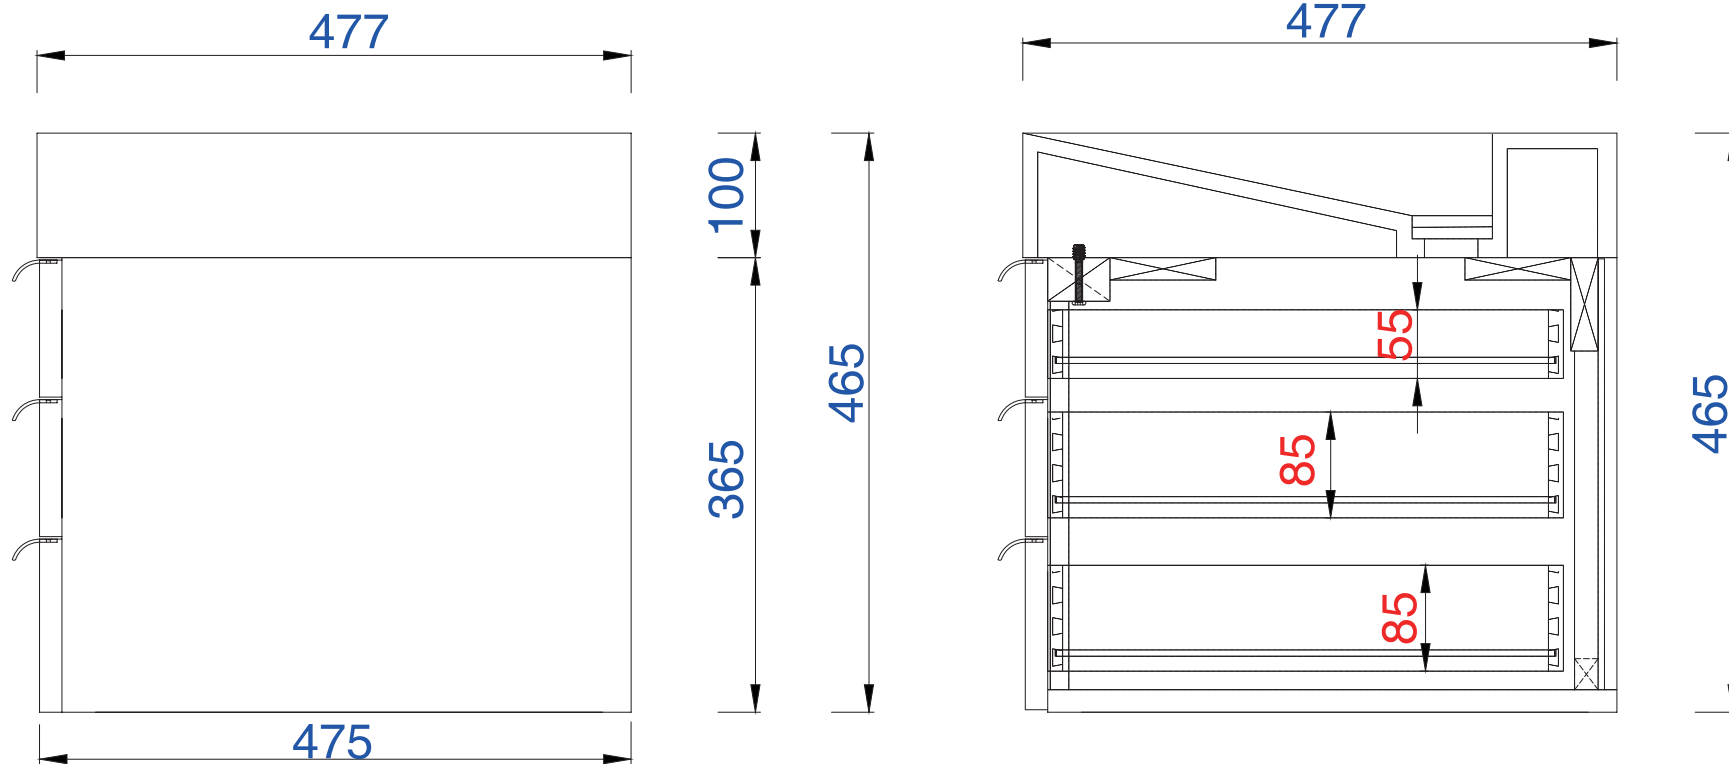

72"

Item Number:

- 389-V72-AGR-A
- 389-V72-CFO-A
- 389-V72-GW-A
- 389-V72-LTO-A

JAMES MARTIN

VANITIES™

Mercer Island 72" Cabinet

Diagrams with Dimensions  
page 03 of 03

NOTE ONE: Countertop with integrated sink is shown on this cabinet

NOTE TWO: This vanity does not have a Backsplash

1829mm

Item Number:

- 389-V72-AGR-A
- 389-V72-CFO-A
- 389-V72-GW-A
- 389-V72-LTO-A

JAMES MARTIN

VANITIES™

Mercer Island 1829mm Cabinet

Diagrams with Dimensions  
page 01 of 03

NOTE ONE: Countertop with integrated sink is shown on this cabinet

NOTE TWO: This vanity does not have a Backsplash

1842mm

Item Number:  
CS-S378D-GW  
CS-S378D-DGG

JAMES MARTIN

VANITIES™

M-Series 1842mm Double Basin  
Two Integrated Rectangular Sinks  
Diagrams with Dimensions  
page 01 of 01

1829mm

Item Number:

- 389-V72-AGR-A
- 389-V72-CFO-A
- 389-V72-GW-A
- 389-V72-LTO-A

JAMES MARTIN

VANITIES™

Mercer Island 1829mm Cabinet

Diagrams with Dimensions  
page 03 of 03

NOTE ONE: Countertop with integrated sink is shown on this cabinet