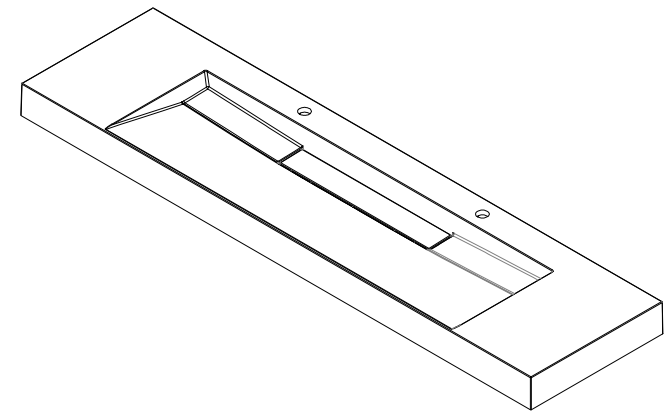

NOTE ONE: Countertop with integrated sink is shown on this cabinet

NOTE TWO: This vanity does not have a Backsplash

1842mm

Item Number:  
CS-S378D-GW  
CS-S378D-DGG

JAMES MARTIN

VANITIES™

M-Series 1842mm Double Basin  
Two Integrated Rectangular Sinks  
Diagrams with Dimensions  
page 01 of 01

1829mm

Item Number:

- 389-V72-AGR-A
- 389-V72-CFO-A
- 389-V72-GW-A
- 389-V72-LTO-A

JAMES MARTIN

VANITIES™

Mercer Island 1829mm Cabinet

Diagrams with Dimensions  
page 03 of 03

NOTE ONE: Countertop with integrated sink is shown on this cabinet