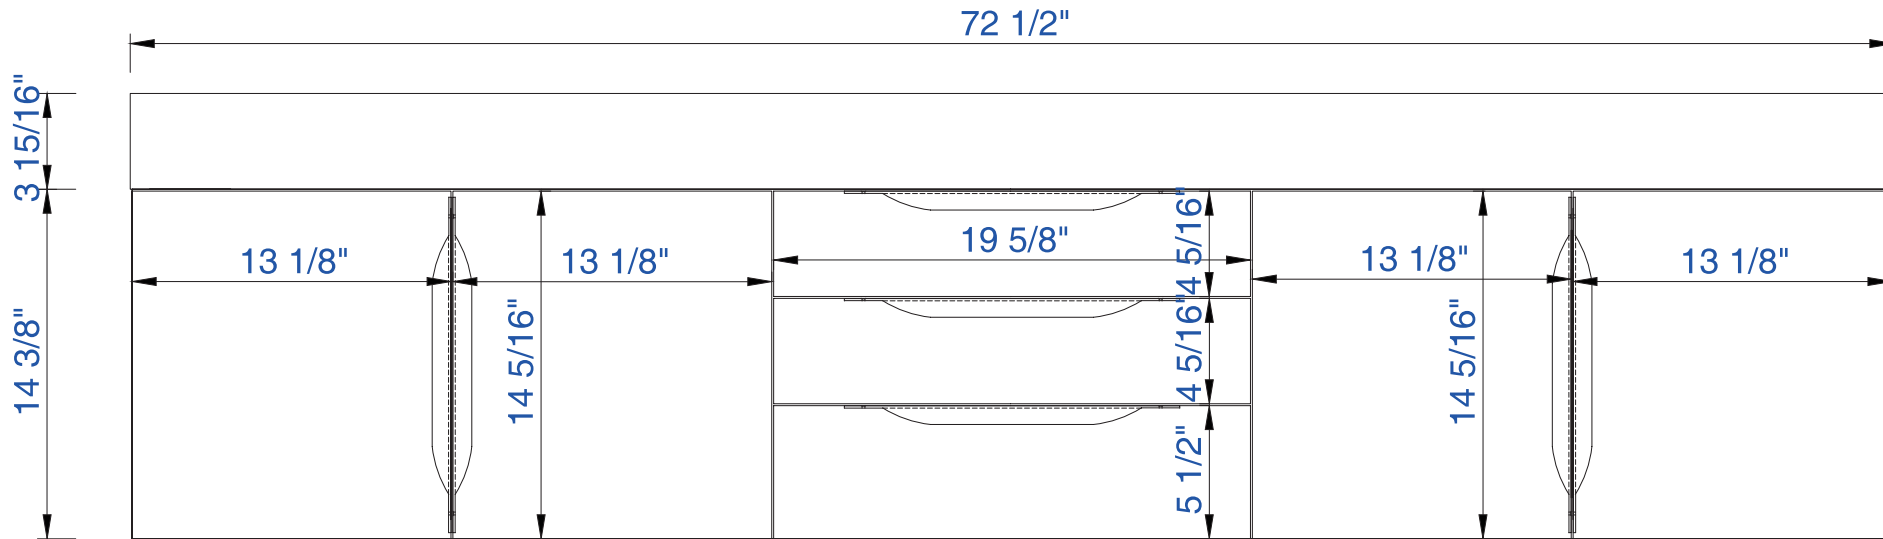

72"

Item Number:

- 389-V72-AGR-A
- 389-V72-CFO-A
- 389-V72-GW-A
- 389-V72-LTO-A

JAMES MARTIN

VANITIES™

Mercer Island 72" Cabinet

Diagrams with Dimensions  
page 01 of 03

NOTE ONE: Countertop with integrated sink is shown on this cabinet

NOTE TWO: This vanity does not have a Backsplash

72"D

Item Number:  
CS-S378D-GW  
CS-S378D-DGG

JAMES MARTIN

VANITIES™

M-Series 72" Double Basin  
Two Integrated Rectangular Sinks  
Diagrams with Dimensions  
page 01 of 01

NOTE ONE: Countertop with integrated sink is shown on this cabinet

NOTE TWO: This vanity does not have a Backsplash

1842mm

Item Number:  
CS-S378D-GW  
CS-S378D-DGG

JAMES MARTIN

VANITIES™

M-Series 1842mm Double Basin  
Two Integrated Rectangular Sinks  
Diagrams with Dimensions  
page 01 of 01

1829mm

Item Number:

- 389-V72-AGR-A
- 389-V72-CFO-A
- 389-V72-GW-A
- 389-V72-LTO-A

JAMES MARTIN

VANITIES™

Mercer Island 1829mm Cabinet

Diagrams with Dimensions  
page 03 of 03

NOTE ONE: Countertop with integrated sink is shown on this cabinet