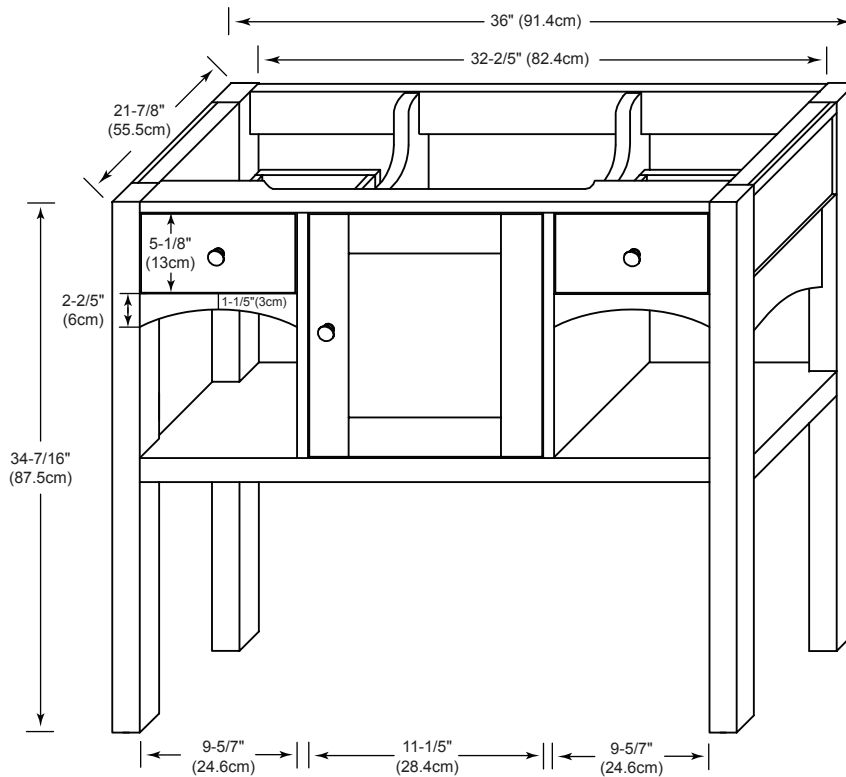

MODEL: 056136-FINISH

NEO-CLASSIC COLLECTION

Soft Close Wood Doors
Soft Close and Full Extension Drawers with Dovetail Construction
Matching Finish throughout the Interior
Matching Mirror

All Ronbow cabinets are made of solid hardwood or hardwood plywood and meet strict CARB Standards. No particle Board or Micro-Density Fiberboard (MDF) are used.

Available finishes:

CAFÉ WALNUT F13

WHITE W01

Available tops:

CERAMIC SINKTOP

STONE COUNTER

TECHSTONE™ TOP

WIDEAPPEAL™ TOP