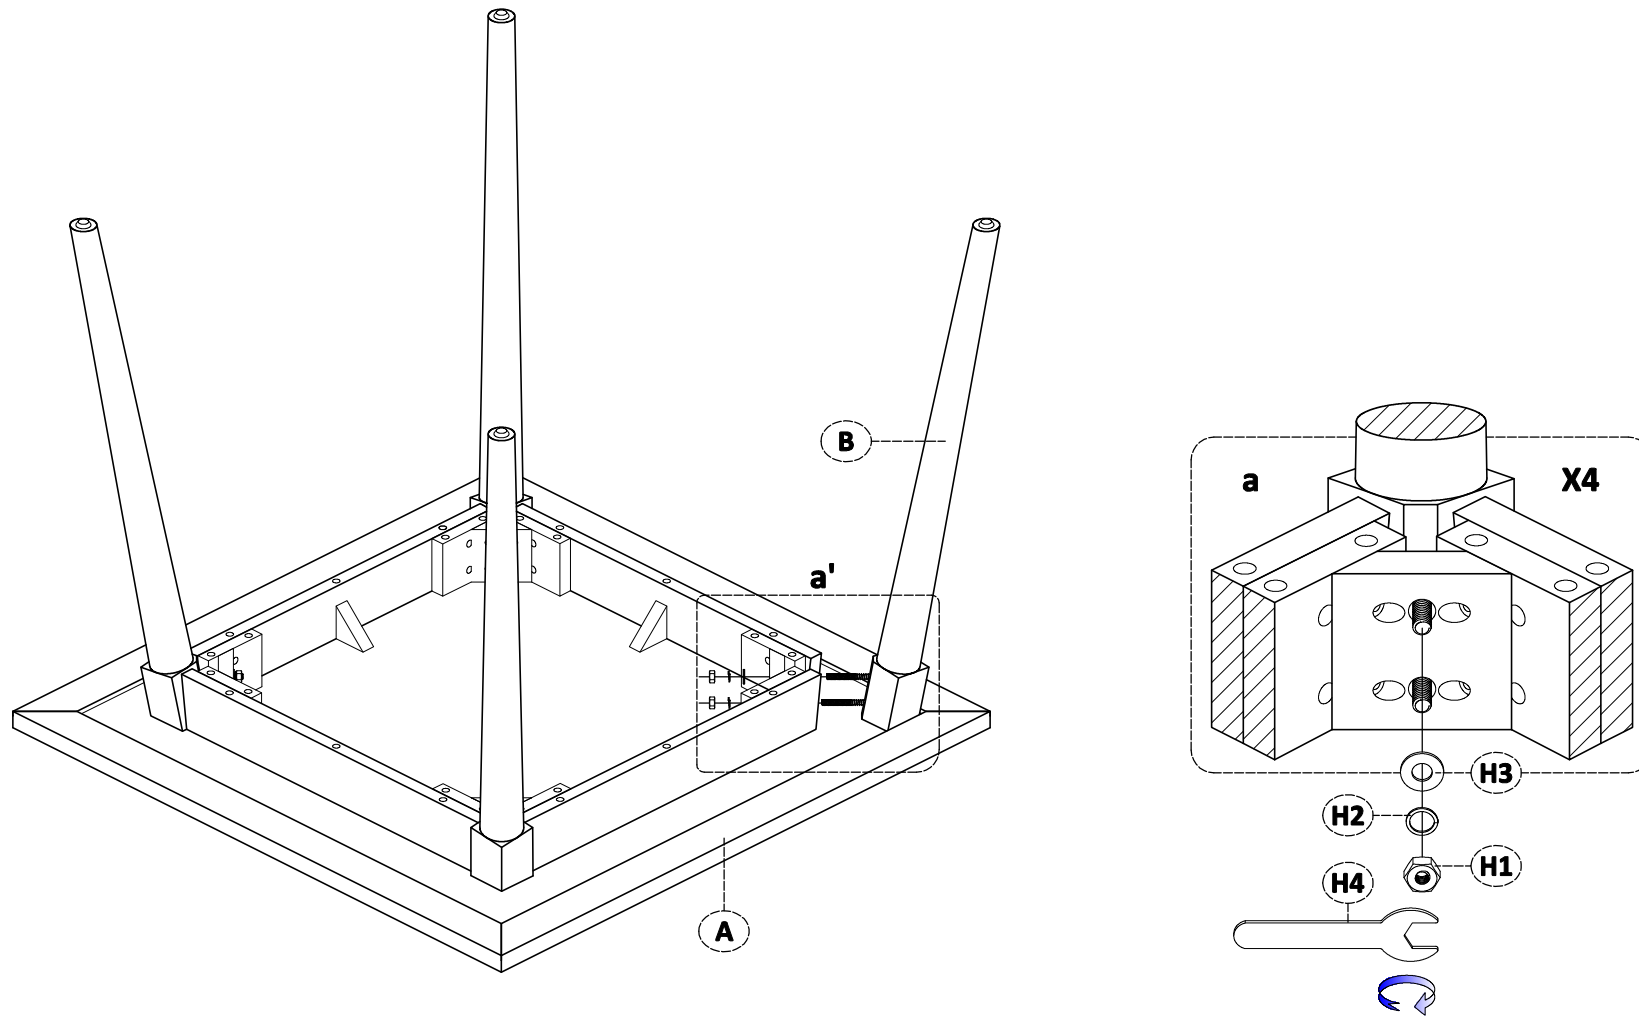

PREPARATION

Before beginning assembly of product, make sure all parts are present. Compare parts with package contents list and hardware contents list.

If any part is missing or damaged, do not attempt to assemble the product.

Estimated Assembly Time: 10 minutes.

Tools Required for Assembly (included): Wrench

STEP 1