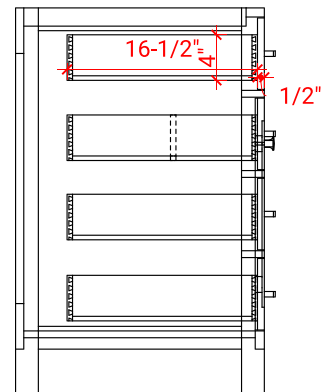

BRISTOL 42" SINGLE SINK BASE CABINET

ARIEL

H042S

BASE CABINET DIMENSIONS

42" W x 21.5" D x 33.5" H

FEATURES

- Solid wood frame with engineered wood panels
- Dovetail drawers and joints
- Soft closing doors & drawers

HARDWARE FINISHES

Brushed Nickel Satin Brass Matte Black Polished Chrome

AVAILABLE COLORS

White Grey

FRONT VIEW

SIDE VIEW

PLAN VIEW

42" SINGLE RECTANGLE SINK COUNTERTOP WITH 1.5 IN. THICKNESS

ARIEL

OVERALL DIMENSIONS

42.25" W x 22" D x 1.5" H

COUNTERTOP OPTIONS

Carrara White Quartz
CQ-042S-REC-CT

FEATURES

- Solid countertop with mitered edges & seams
- Undermount white rectangular sink
- Pre-drilled for 8" widespread faucet

INCLUDED

- Countertop
- Matching Backsplash
- Rectangle Sink

COUNTERTOP PLAN VIEW

EDGE SIDE VIEW

THREE DIMENSIONAL COUNTERTOP VIEW