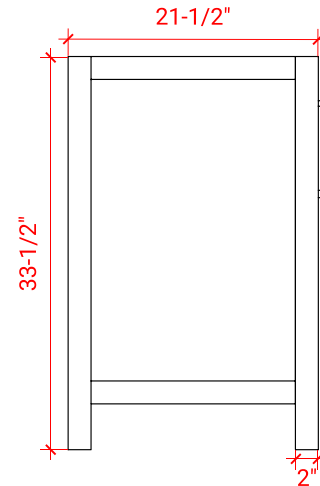

BRISTOL 42" SINGLE SINK BASE CABINET

ARIEL

H042S

BASE CABINET DIMENSIONS

42" W x 21.5" D x 33.5" H

FEATURES

- Solid wood frame with engineered wood panels
- Dovetail drawers and joints
- Soft closing doors & drawers

HARDWARE FINISHES

Brushed Nickel Satin Brass Matte Black Polished Chrome

AVAILABLE COLORS

White Grey

FRONT VIEW

SIDE VIEW

PLAN VIEW

42" SINGLE RECTANGLE SINK COUNTERTOP WITH 1.5 IN. THICKNESS

ARIEL

OVERALL DIMENSIONS

42.25" W x 22" D x 1.5" H

COUNTERTOP OPTIONS

Carrara White Quartz
CQ-042S-REC-CT

FEATURES

- Solid countertop with mitered edges & seams
- Undermount white rectangular sink
- Pre-drilled for 8" widespread faucet

INCLUDED

- Countertop
- Matching Backsplash
- Rectangle Sink

COUNTERTOP PLAN VIEW

EDGE SIDE VIEW

THREE DIMENSIONAL COUNTERTOP VIEW