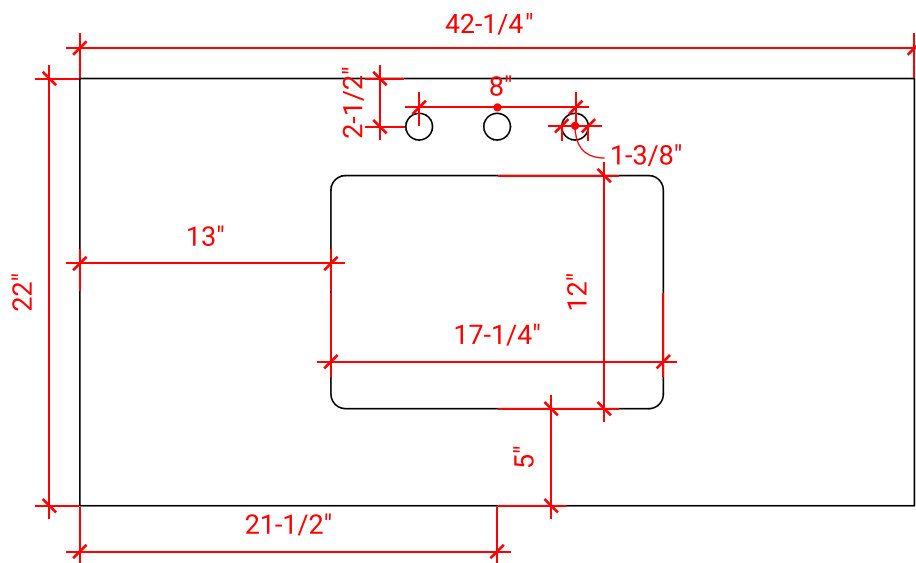

BRISTOL 42" SINGLE SINK BASE CABINET

ARIEL

H042S

BASE CABINET DIMENSIONS

42" W x 21.5" D x 33.5" H

FEATURES

- Solid wood frame with engineered wood panels
- Dovetail drawers and joints
- Soft closing doors & drawers

HARDWARE FINISHES

Brushed Nickel Satin Brass Matte Black Polished Chrome

AVAILABLE COLORS

White Grey

FRONT VIEW

SIDE VIEW

PLAN VIEW

42" SINGLE RECTANGLE SINK COUNTERTOP WITH 1.5 IN. THICKNESS

ARIEL

OVERALL DIMENSIONS

42.25" W x 22" D x 1.5" H

COUNTERTOP OPTIONS

Carrara White Quartz
CQ-042S-REC-CT

FEATURES

- Solid countertop with mitered edges & seams
- Undermount white rectangular sink
- Pre-drilled for 8" widespread faucet

INCLUDED

- Countertop
- Matching Backsplash
- Rectangle Sink

COUNTERTOP PLAN VIEW

EDGE SIDE VIEW

THREE DIMENSIONAL COUNTERTOP VIEW