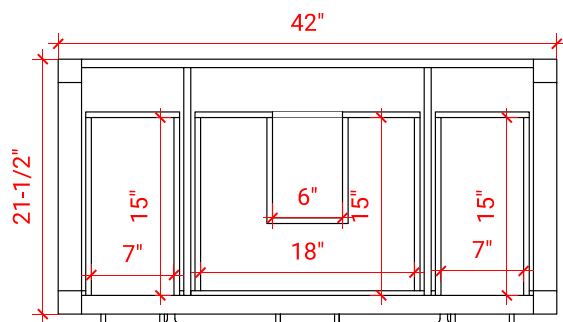

BRISTOL 42" SINGLE SINK BASE CABINET

ARIEL

H042S

BASE CABINET DIMENSIONS

42" W x 21.5" D x 33.5" H

FEATURES

- Solid wood frame with engineered wood panels
- Dovetail drawers and joints
- Soft closing doors & drawers

HARDWARE FINISHES

Brushed Nickel Satin Brass Matte Black Polished Chrome

AVAILABLE COLORS

White Grey

FRONT VIEW

SIDE VIEW

PLAN VIEW

42" SINGLE RECTANGLE SINK COUNTERTOP WITH 1.5 IN. THICKNESS

ARIEL

OVERALL DIMENSIONS

42.25" W x 22" D x 1.5" H

COUNTERTOP OPTIONS

Carrara White Quartz
CQ-042S-REC-CT

FEATURES

- Solid countertop with mitered edges & seams
- Undermount white rectangular sink
- Pre-drilled for 8" widespread faucet

INCLUDED

- Countertop
- Matching Backsplash
- Rectangle Sink

COUNTERTOP PLAN VIEW

EDGE SIDE VIEW

THREE DIMENSIONAL COUNTERTOP VIEW