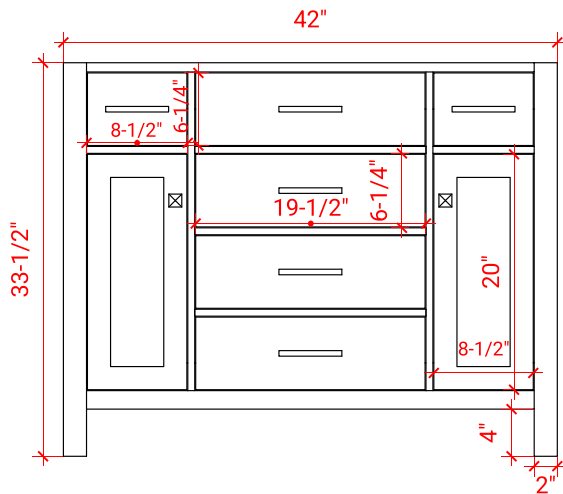

BRISTOL 42" SINGLE SINK BASE CABINET

ARIEL

H042S

BASE CABINET DIMENSIONS

42" W x 21.5" D x 33.5" H

FEATURES

- Solid wood frame with engineered wood panels
- Dovetail drawers and joints
- Soft closing doors & drawers

HARDWARE FINISHES

Brushed Nickel Satin Brass Matte Black Polished Chrome

AVAILABLE COLORS

White Grey

FRONT VIEW

SIDE VIEW

PLAN VIEW

42" SINGLE RECTANGLE SINK COUNTERTOP WITH 1.5 IN. THICKNESS

ARIEL

OVERALL DIMENSIONS

42.25" W x 22" D x 1.5" H

COUNTERTOP OPTIONS

Carrara White Quartz
CQ-042S-REC-CT

FEATURES

- Solid countertop with mitered edges & seams
- Undermount white rectangular sink
- Pre-drilled for 8" widespread faucet

INCLUDED

- Countertop
- Matching Backsplash
- Rectangle Sink

COUNTERTOP PLAN VIEW

EDGE SIDE VIEW

THREE DIMENSIONAL COUNTERTOP VIEW