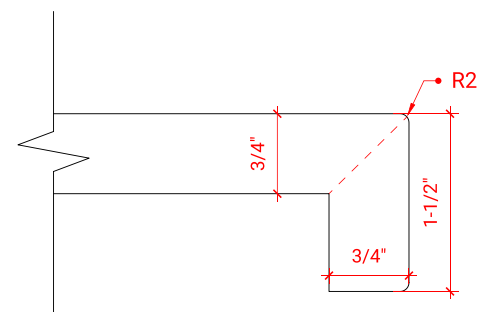

BRISTOL 42" SINGLE SINK BASE CABINET

ARIEL

H042S

BASE CABINET DIMENSIONS

42" W x 21.5" D x 33.5" H

FEATURES

- Solid wood frame with engineered wood panels
- Dovetail drawers and joints
- Soft closing doors & drawers

ARIEL

OVERALL DIMENSIONS

42.25" W x 22" D x 1.5" H

COUNTERTOP OPTIONS

Carrara White Quartz
CQ-042S-REC-CT

FEATURES

- Solid countertop with mitered edges & seams
- Undermount white rectangular sink
- Pre-drilled for 8" widespread faucet

INCLUDED

- Countertop
- Matching Backsplash
- Rectangle Sink

COUNTERTOP PLAN VIEW

EDGE SIDE VIEW

THREE DIMENSIONAL COUNTERTOP VIEW