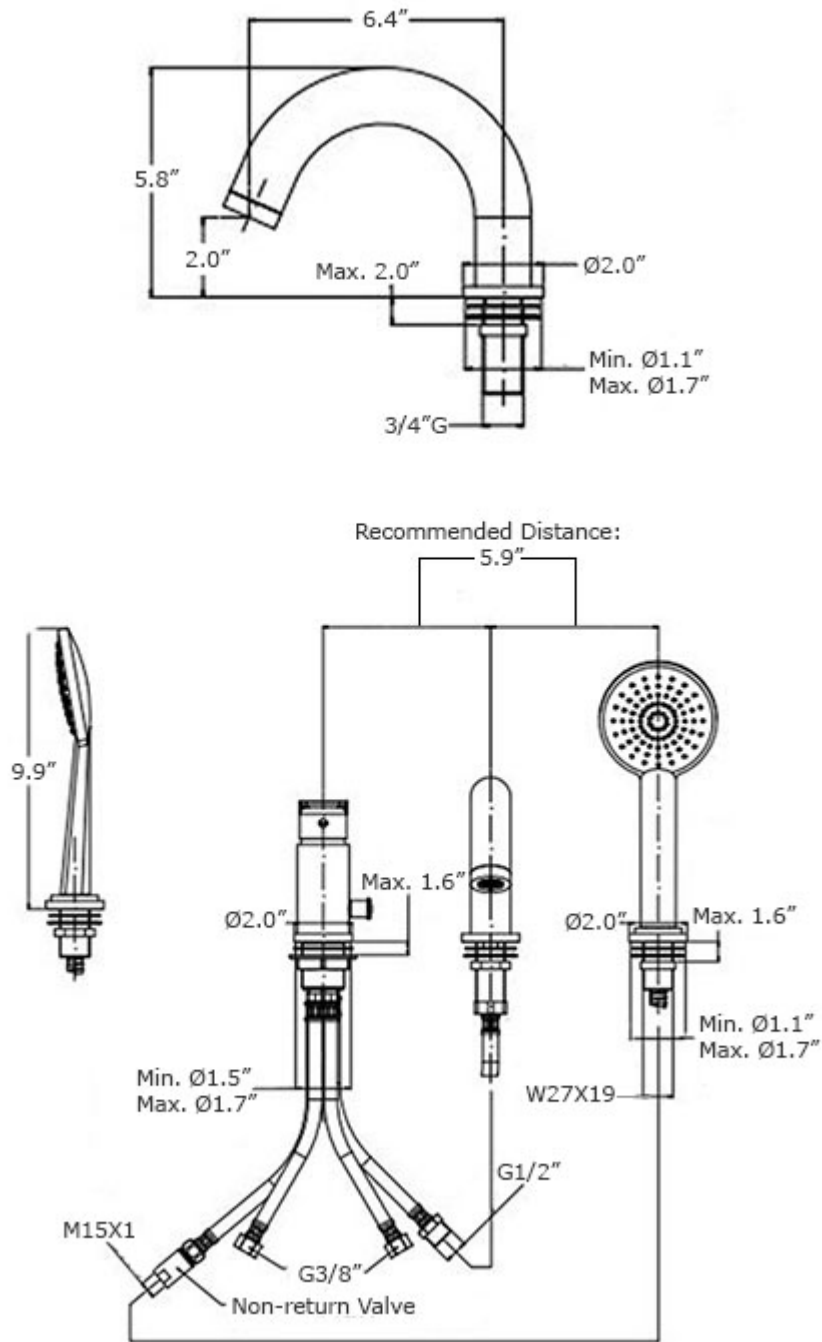

# Product Specs Sheets

Collection  
Green

Model |  
Green GR 040

Dimensions Metric  
1 inch = 2.54 cm  
1 inch = 25.4 mm

**WS**<sup>®</sup>  
BATH  
COLLECTIONS

1051 Lea Drive - Collegeville, PA 19426  
Tel. 215 513 9400 - Fax 610 831 0215  
[www.ws bathcollections.com](http://www.ws bathcollections.com) - [info@ws bathcollections.com](mailto:info@ws bathcollections.com)