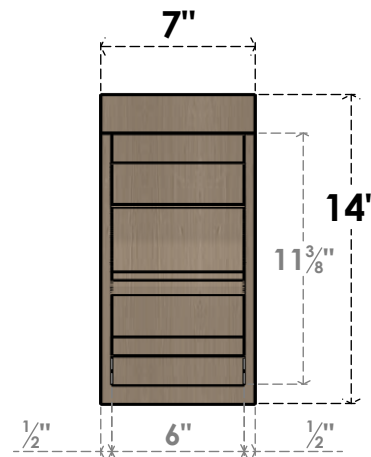

ITEM NUMBER: CORU07X07X14SHERCPR

7"W X 7"D X 14"H SERIES 2 WIDE SHERIDAN ROUGH CEDAR TIMBERTHANE FAUX WOOD CORBEL, PRIMED

SIDE PROFILE

FRONT PROFILE

ISOMETRIC

EKENA MILLWORK
2300 WEST MAIN ST.
CLARKSVILLE, TX 75426
TOLL FREE: 866-607-0453
WWW.EKENAMILLWORK.COM

NOTES

1. INSTALLATION TO BE COMPLETED IN ACCORDANCE WITH MANUFACTURER'S SPECIFICATIONS.
2. DRAWING MAY NOT BE TO SCALE
3. THIS DRAWING IS INTENDED FOR DESIGN AND PLANNING PURPOSES ONLY.
4. ALL INFORMATION CONTAINED HEREIN WAS CURRENT AT THE TIME OF DEVELOPMENT BUT MUST BE REVIEWED AND APPROVED BY THE PRODUCT MANUFACTURER TO BE CONSIDERED ACCURATE.
5. TIMBERTHANE ARCHITECTURAL PRODUCTS ARE MADE FROM HIGH DENSITY URETHANE AND COME FACTORY PRIMED