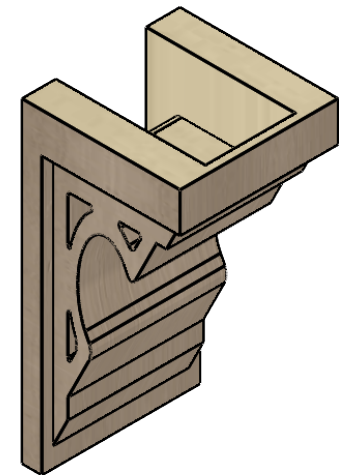

ITEM NUMBER: CORU07X07X14SHERCPR

7"W X 7"D X 14"H SERIES 2 WIDE SHERIDAN ROUGH CEDAR TIMBERTHANE FAUX WOOD CORBEL, PRIMED

SIDE PROFILE

FRONT PROFILE

ISOMETRIC

EKENA MILLWORK
2300 WEST MAIN ST.
CLARKSVILLE, TX 75426
TOLL FREE: 866-607-0453
WWW.EKENAMILLWORK.COM

NOTES

1. INSTALLATION TO BE COMPLETED IN ACCORDANCE WITH MANUFACTURER'S SPECIFICATIONS.
2. DRAWING MAY NOT BE TO SCALE
3. THIS DRAWING IS INTENDED FOR DESIGN AND PLANNING PURPOSES ONLY.
4. ALL INFORMATION CONTAINED HEREIN WAS CURRENT AT THE TIME OF DEVELOPMENT BUT MUST BE REVIEWED AND APPROVED BY THE PRODUCT MANUFACTURER TO BE CONSIDERED ACCURATE.
5. TIMBERTHANE ARCHITECTURAL PRODUCTS ARE MADE FROM HIGH DENSITY URETHANE AND COME FACTORY PRIMED