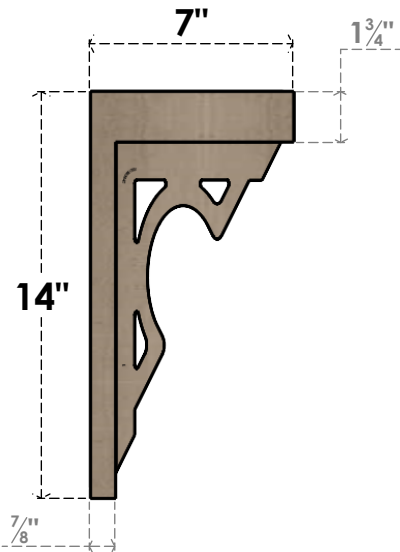

ITEM NUMBER: CORU07X07X14SHERCPR

7"W X 7"D X 14"H SERIES 2 WIDE SHERIDAN ROUGH CEDAR TIMBERTHANE FAUX WOOD CORBEL, PRIMED

SIDE PROFILE

FRONT PROFILE

ISOMETRIC

EKENA MILLWORK
2300 WEST MAIN ST.
CLARKSVILLE, TX 75426
TOLL FREE: 866-607-0453
WWW.EKENAMILLWORK.COM

NOTES

1. INSTALLATION TO BE COMPLETED IN ACCORDANCE WITH MANUFACTURER'S SPECIFICATIONS.
2. DRAWING MAY NOT BE TO SCALE
3. THIS DRAWING IS INTENDED FOR DESIGN AND PLANNING PURPOSES ONLY.
4. ALL INFORMATION CONTAINED HEREIN WAS CURRENT AT THE TIME OF DEVELOPMENT BUT MUST BE REVIEWED AND APPROVED BY THE PRODUCT MANUFACTURER TO BE CONSIDERED ACCURATE.
5. TIMBERTHANE ARCHITECTURAL PRODUCTS ARE MADE FROM HIGH DENSITY URETHANE AND COME FACTORY PRIMED