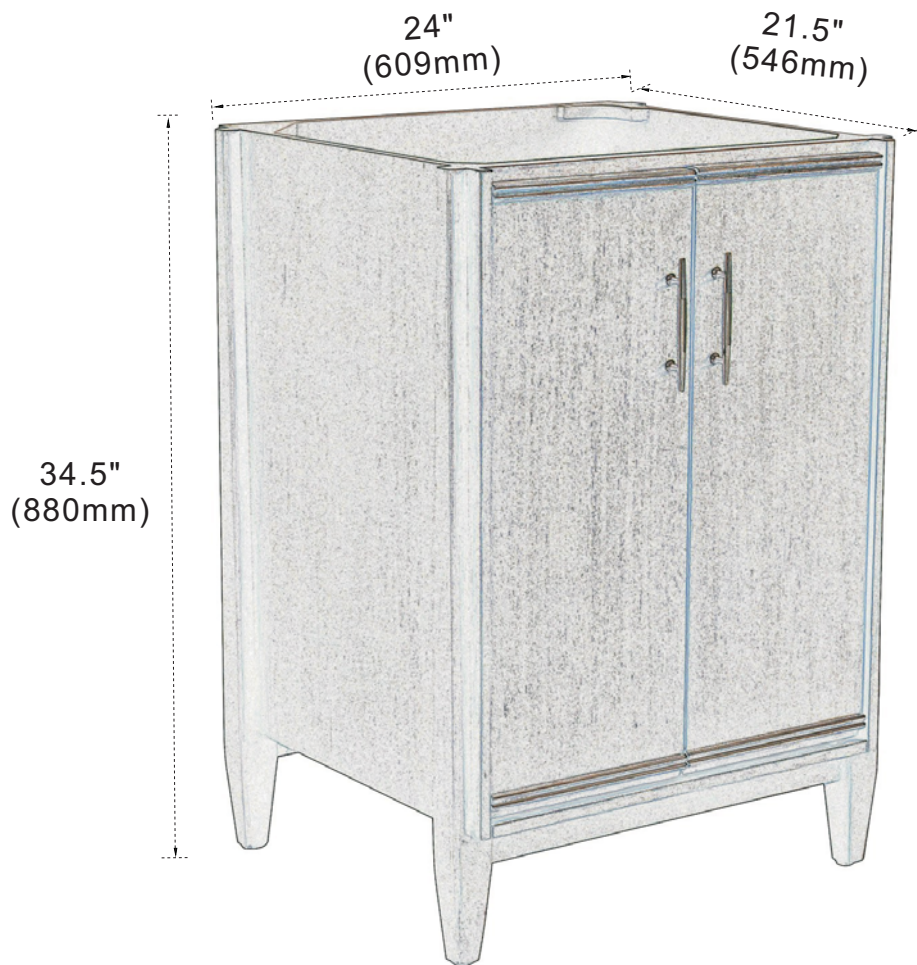

BELLATERRA HOME

Model: 400901-24 (Counter top sold separately)

Features

1. Solid wood and Veneered plywood;
2. Two soft closing doors;
3. One interior drawer with ball bearing glide;
4. Dovetail construction interior drawer;
5. Brush nickel hardware;

Colors / Finishes

Brown Tetrameles

**NOTE: SINK STYLE, SHAPE, FAUCET HOLES, CUTOUT ON TOP, VANITY MAY VARY FROM THE PICTURE ABOVE.
INSTRUCTIONAL PURPOSE ONLY.**

Professional installation is recommended.
www.bellaterra-home.com