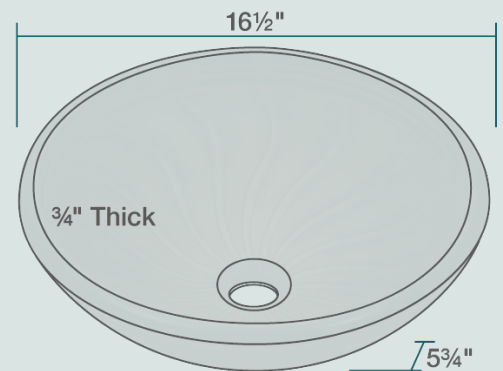

16 1/2" x 16 1/2" x 5 3/4"  
Tempered Glass  
Limited Lifetime Warranty  
Hand-Painted Glass Sink

## Features

Vessel Installation	18" Minimum Cabinet Size	3/4" Thick	Tempered Glass	Limited Lifetime Warranty	One Bowl