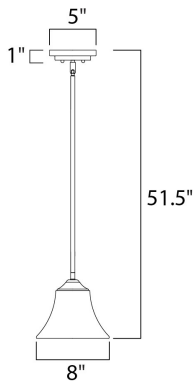

**MEASUREMENTS**

DIMENSION : 8" L x 8" W x 10.25" H  
 MAX OAH : 51.5" OAH  
 HANGING WEIGHT : 4.3 lb

**LAMPING**

INPUT VOLTAGE : 120V  
 BULB : 1 x 60W Incandescent E26 Medium , 60W Total  
 BULB INCLUDED : (Not Included)  
 DIMMABLE : Yes