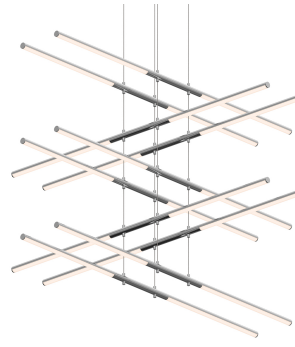

Project:

Tik-Tak® LED Pendant Spec Sheet

SKU: 2805.01 Learn more at:
<https://sonnemanlight.com/tik-tak-led-pendant>

Description: LED rods are suspended in tandem pairs on multiple levels, perpendicular to each other. Each rod can be independently positioned as up or down light, and adjusted with infinite variability to any height along the suspension cables. Dramatic in the precision of their orientation and range of verticality, Tik-Tak brings a crisp presence to the volume of space.

Type #:

Dimensions

Height:	0.75"
Width:	47.5"
Length:	47.5"
Hanging Details:	10" Adjustable Cable Stack 5-Tier
Size:	
Canopy/Backplate/Base Width:	7.75
Canopy/Backplate/Base Depth:	7.75
Canopy/Backplate/Base Height:	1

Installation

Installation:	Licensed electrician required
Sloped Ceiling Compatible?:	Compatible
Minimum Hanging Height:	8"
Maximum Hanging Height:	121.5"

Shade

Shade 1 Material:	Optical Acrylic
-------------------	-----------------

Available Finishes

Available Finishes: Polished Chrome (.01), Satin Black (.25), Satin Nickel (.13), Satin White (.03)

General Listings

Certification:	C-ETL-US
Color/Finish:	Polished Chrome (.01)
Dark Sky Friendly:	N