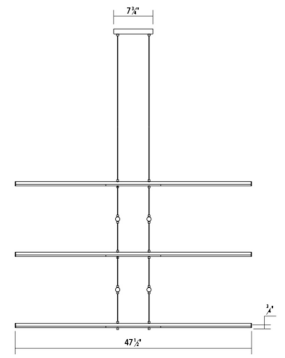

Project:

Tik-Tak® LED Pendant Spec Sheet

SKU: 2805.01 Learn more at:
<https://sonnemanlight.com/tik-tak-led-pendant>

Description: LED rods are suspended in tandem pairs on multiple levels, perpendicular to each other. Each rod can be independently positioned as up or down light, and adjusted with infinite variability to any height along the suspension cables. Dramatic in the precision of their orientation and range of verticality, Tik-Tak brings a crisp presence to the volume of space.

Type #:

Dimensions

Height:	0.75"
Width:	47.5"
Length:	47.5"
Hanging Details:	10" Adjustable Cable Stack 5-Tier
Size:	
Canopy/Backplate/Base Width:	7.75
Canopy/Backplate/Base Depth:	7.75
Canopy/Backplate/Base Height:	1