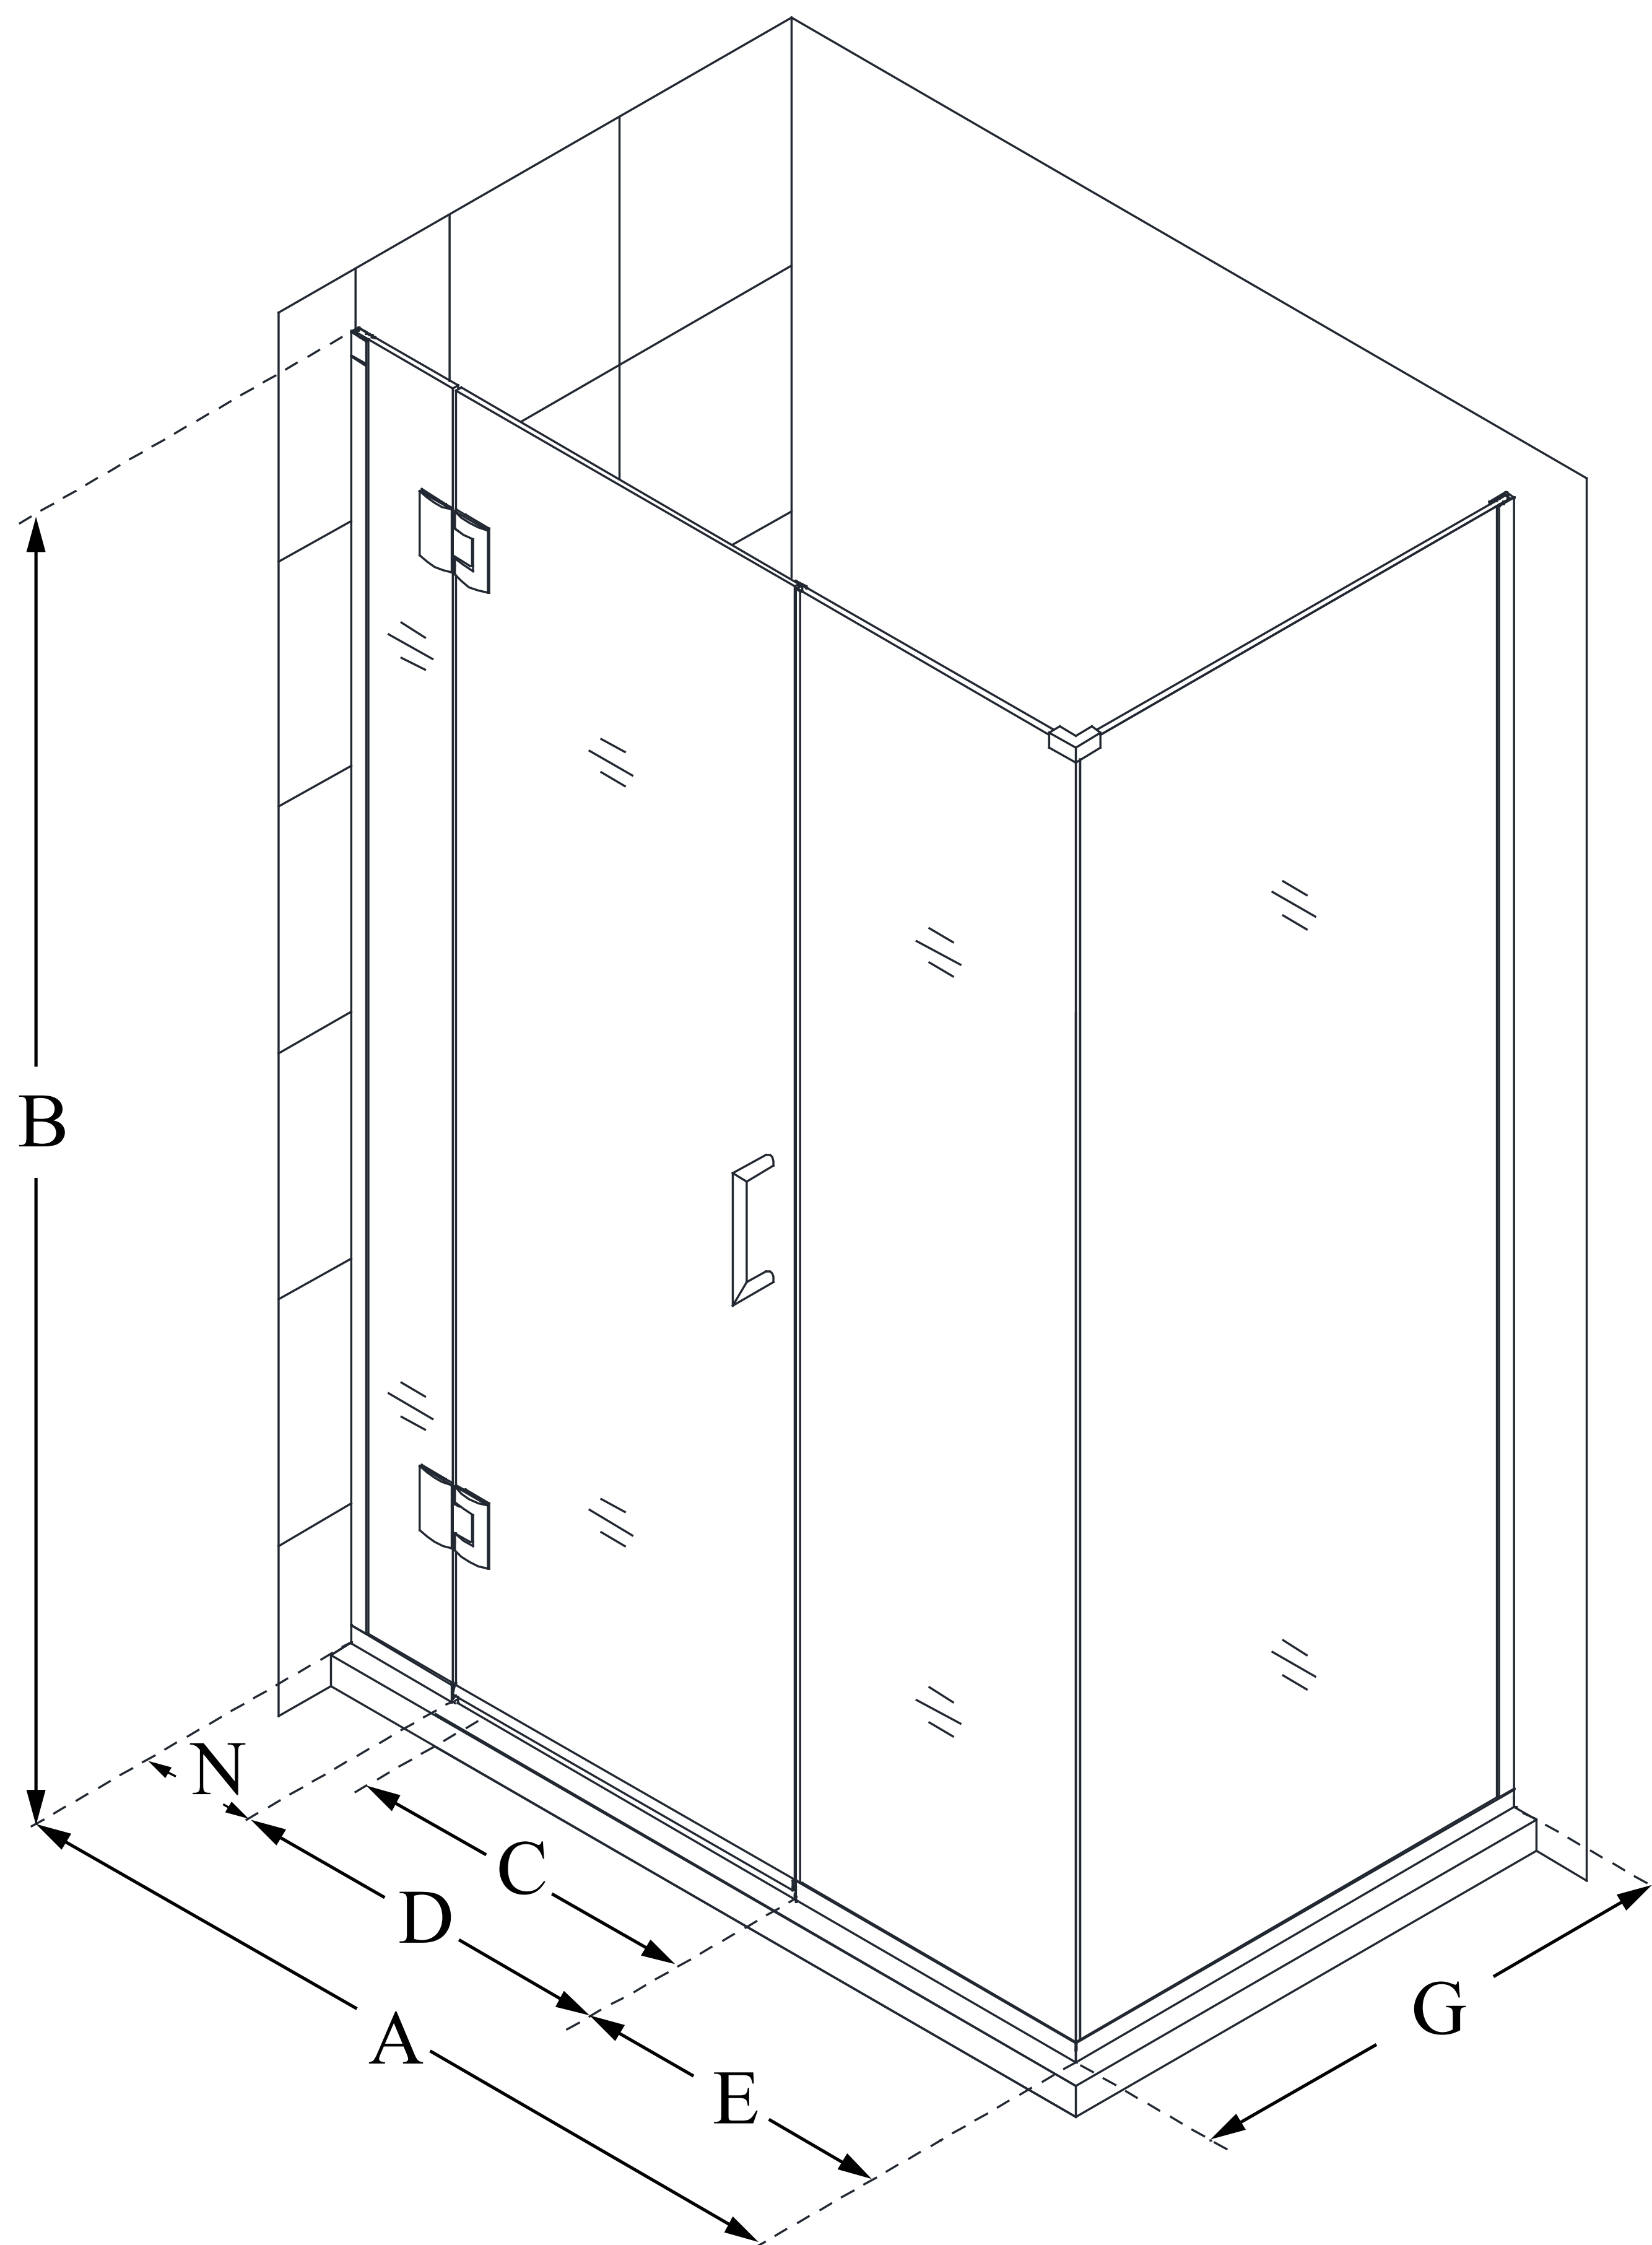

E13022534

UNIDOOR-X

DreamLine Unidoor-X 58 1/2 in. W
x 34 3/8 in. D x 72 in. H Frameless
Hinged Shower Enclosure, Clear
Glass

SWING DOOR

CONFIGURATION DIMENSIONS:

A: 58 1/2 in.

MODEL WIDTH

B: 72 in.

MODEL HEIGHT

C: 29 in.

ACCESS WIDTH

D: 30 in.

DOOR WIDTH

E: 22 1/2 in.

INLINE PANEL WIDTH

G: 34 3/8 in.

RETURN PANEL WIDTH

N: 6 in.

HINGE PANEL WIDTH

DreamLine reserves the right to update or modify the hardware or materials pictured without prior notice for the purpose of product improvement and customer satisfaction.